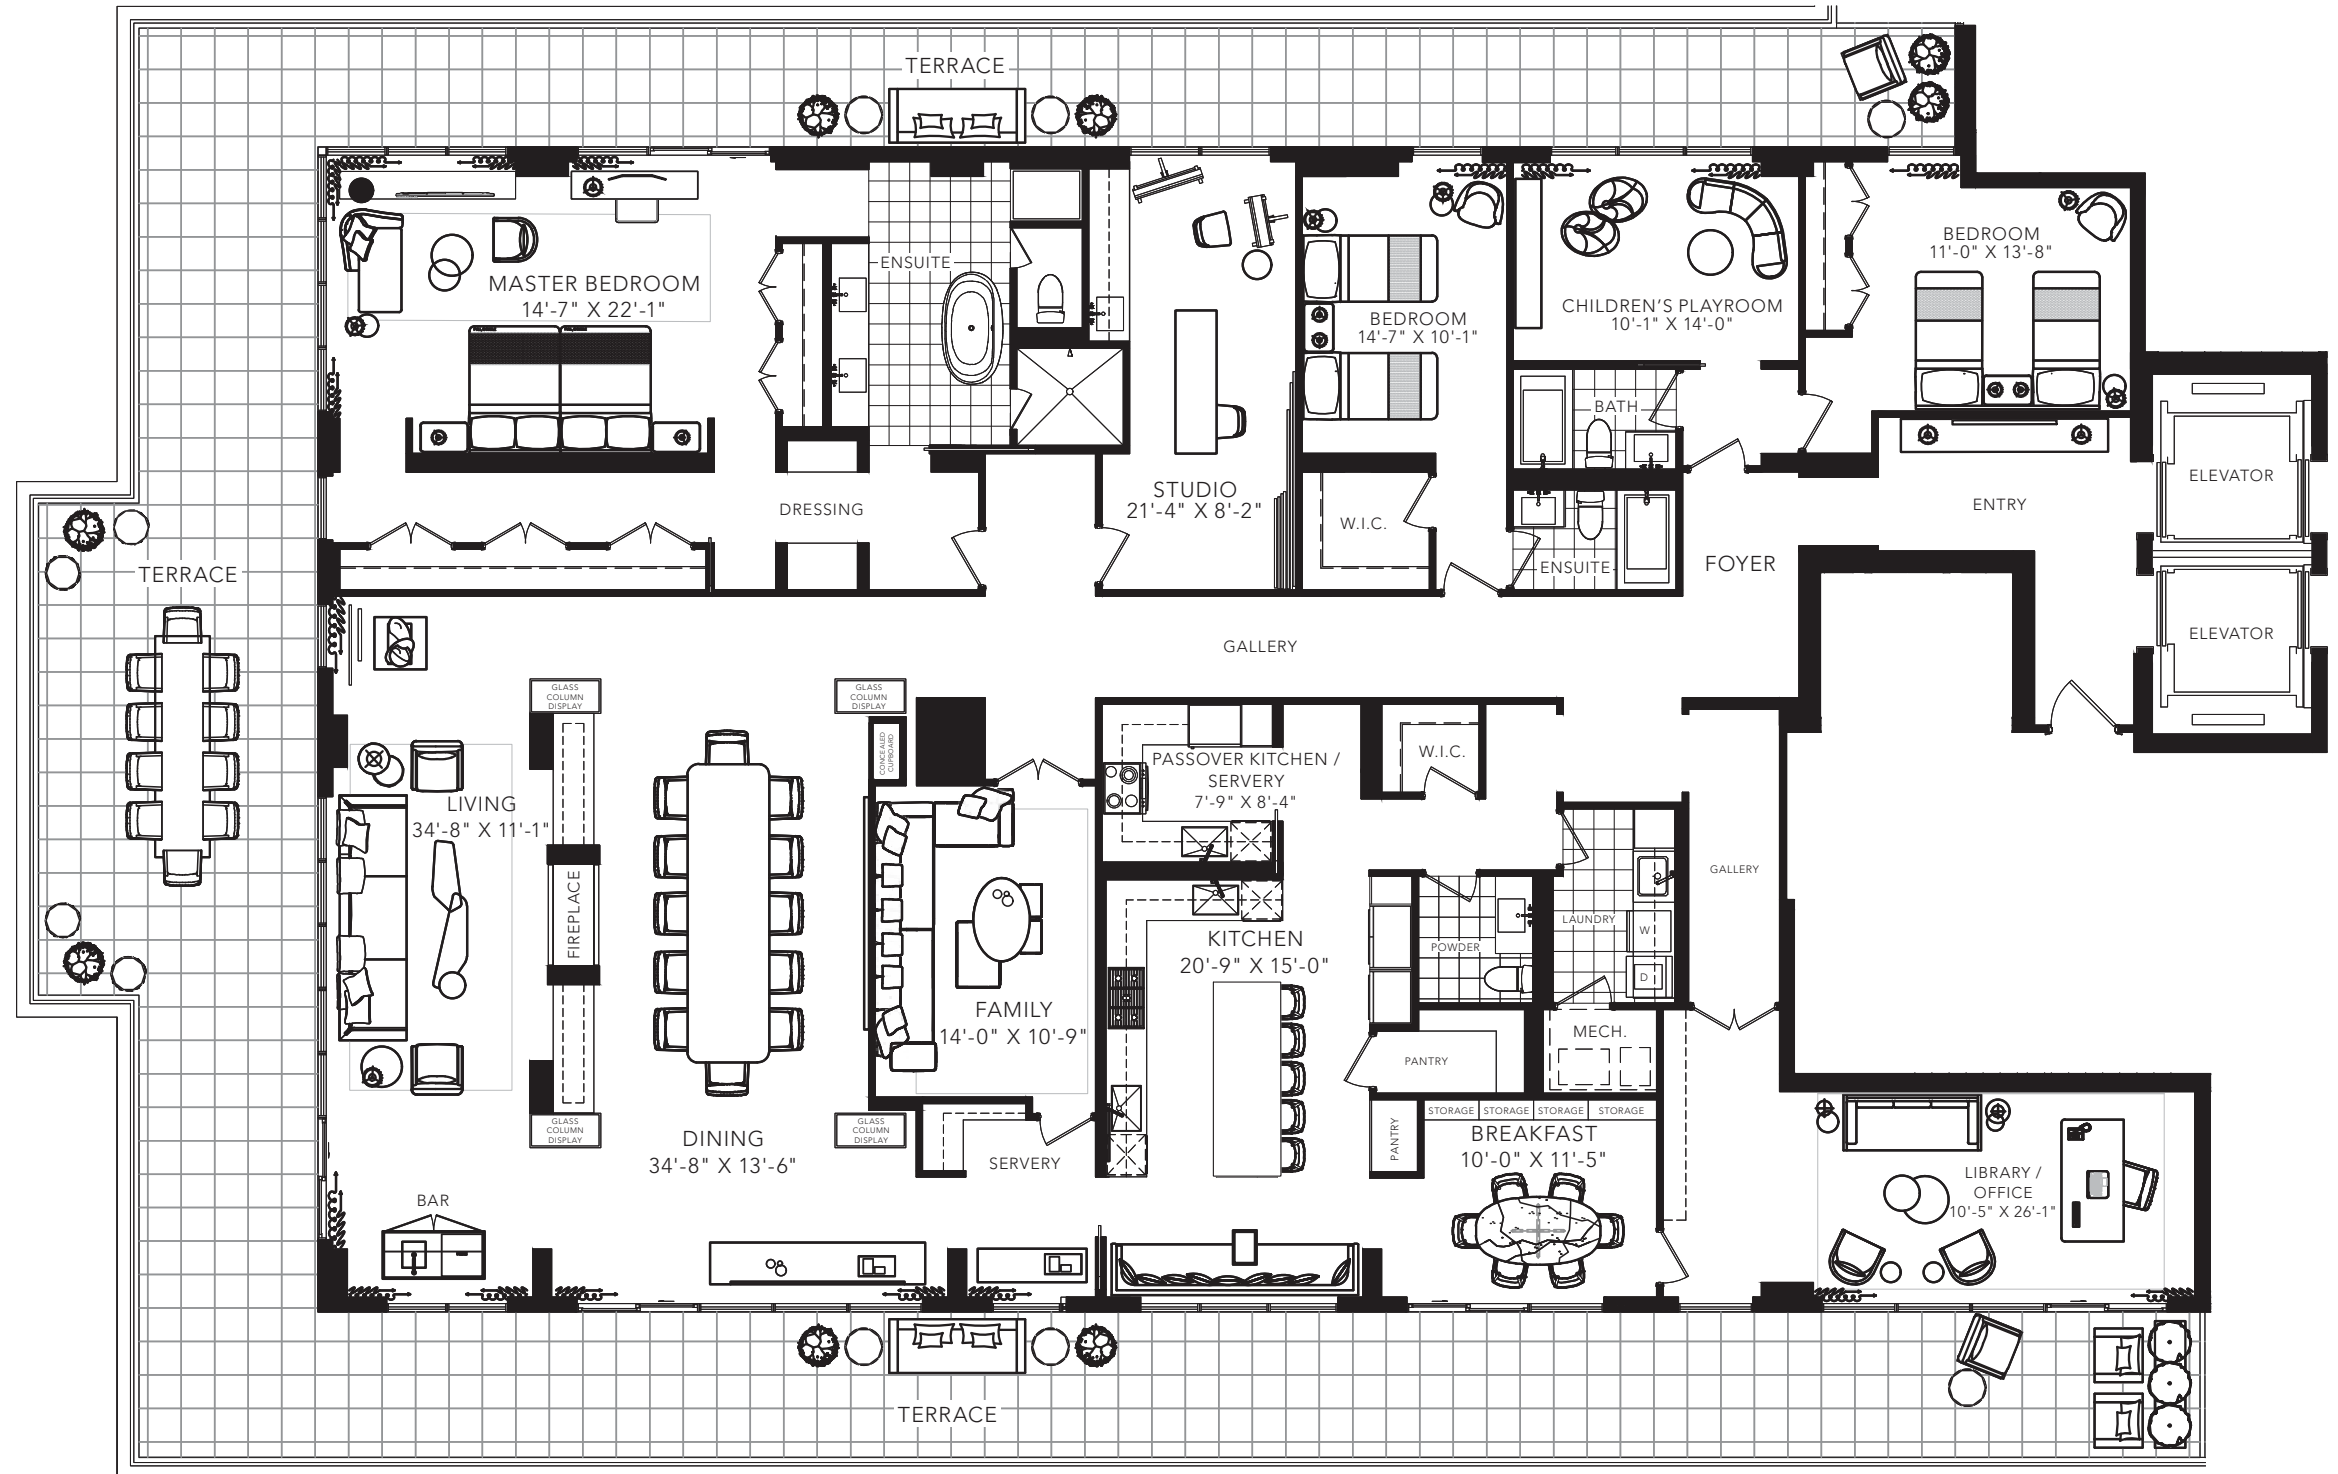

GLENHILL

CONDOMINIUMS

ATLAS

3 BEDROOM + DEN  
+ FAMILY + LIBRARY  
4767 SQ. FT.

FLOOR 8

All areas and stated room dimensions are approximate. Floor area measured in accordance with Tarion requirements. Actual living area will vary from floor area stated. Furniture not included. Plan may be reversed. All illustrations are artist's concept. E. & O.E. September 23, 2020.