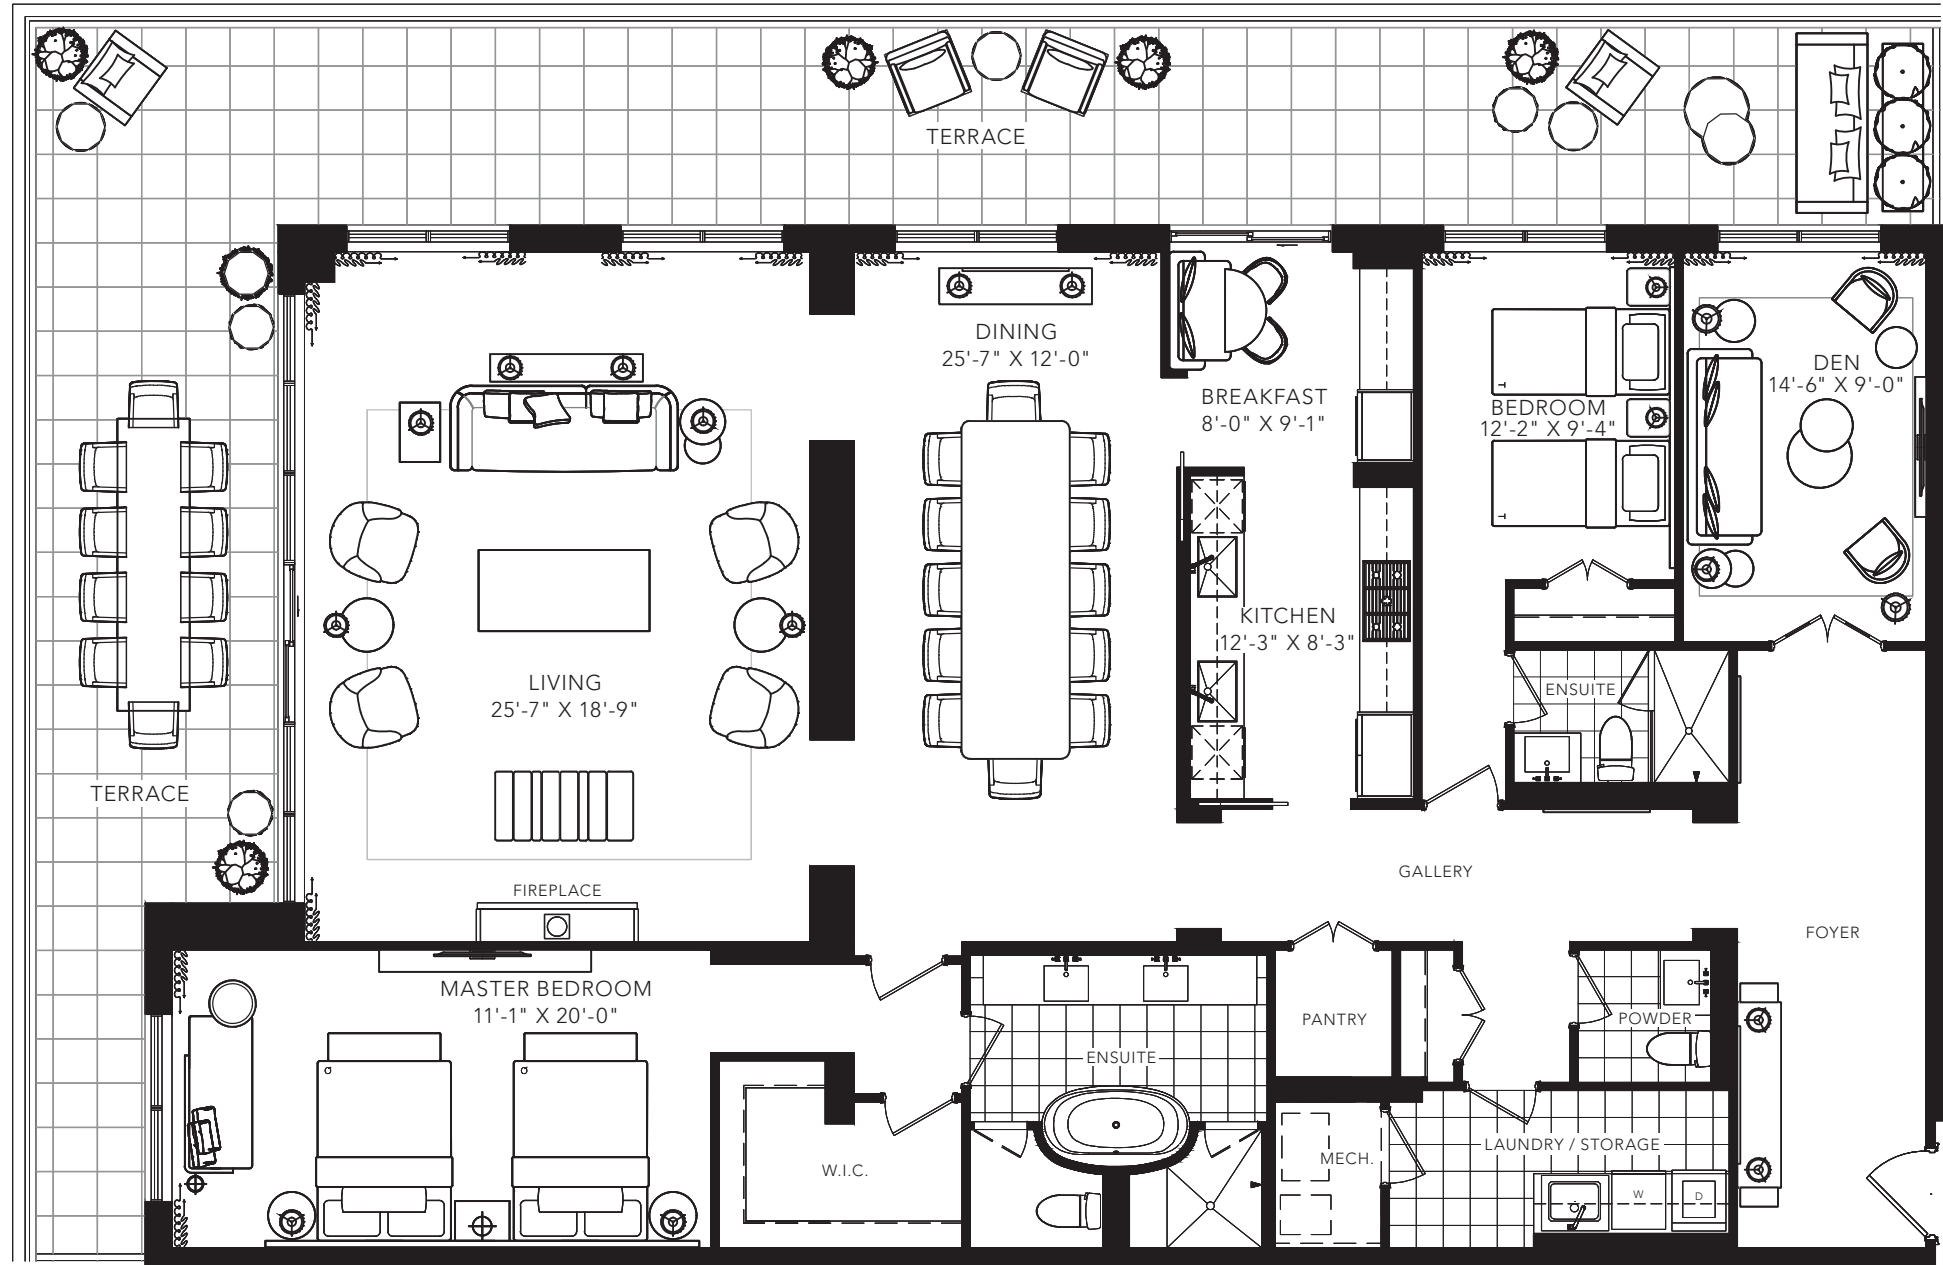

GLENGROVE

2 BEDROOM + DEN  
2419 SQ. FT.

FLOOR 4

All areas and stated room dimensions are approximate. Floor area measured in accordance with Tarion requirements. Actual living area will vary from floor area stated. Furniture not included. Plan may be reversed. All illustrations are artist's concept. E. & O.E. September 23, 2020.