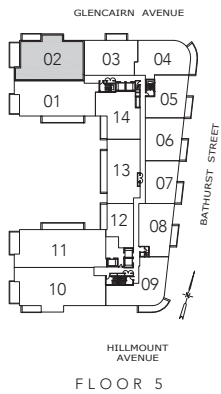

LYTTON

3 BEDROOM
 2551 SQ.FT.

All areas and stated room dimensions are approximate. Floor area measured in accordance with Tarion requirements. Actual living area will vary from floor area stated. Furniture not included. Plan may be reversed. All illustrations are artist's concept. E. & O.E. May 2021.