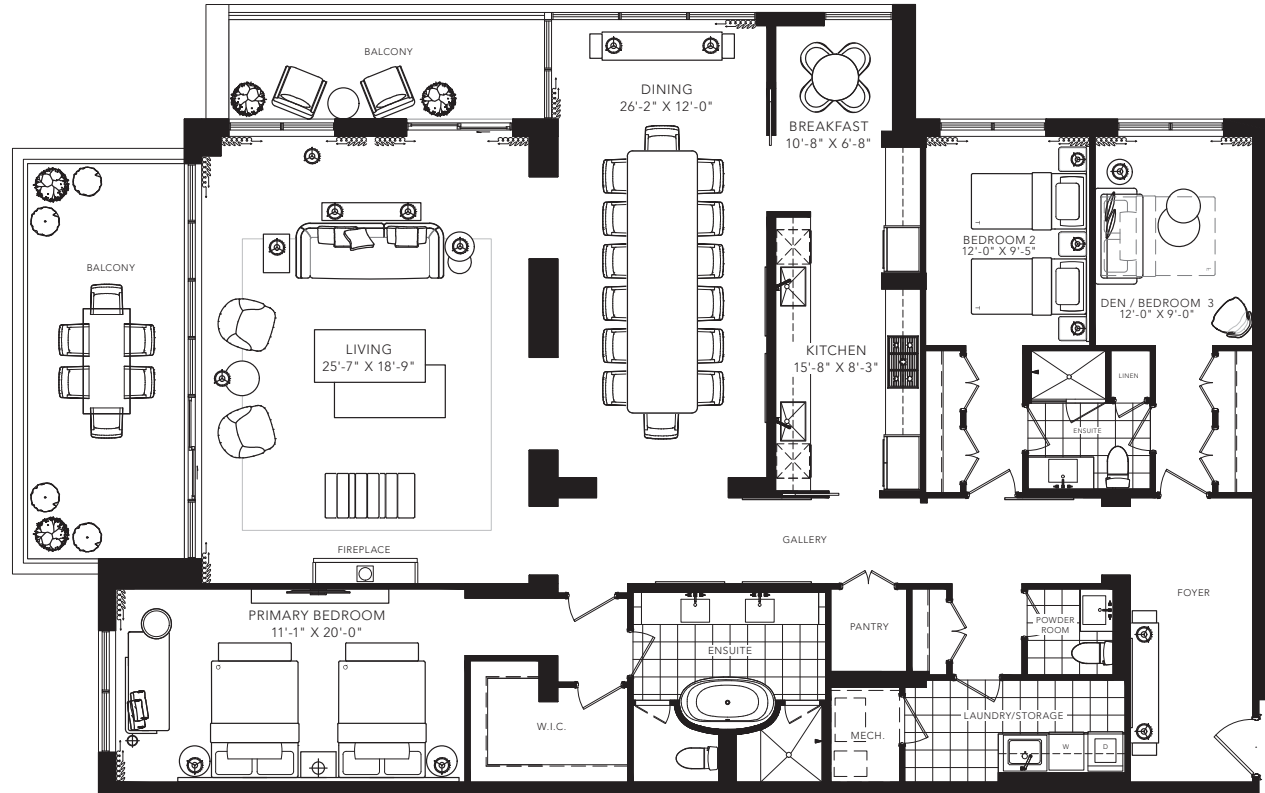

LYTTON

3 BEDROOM
 2551 SQ.FT.

All areas and stated room dimensions are approximate. Floor area measured in accordance with Tarion requirements. Actual living area will vary from floor area stated. Furniture not included. Plan may be reversed. All illustrations are artist's concept. E. & O.E. May 2021.