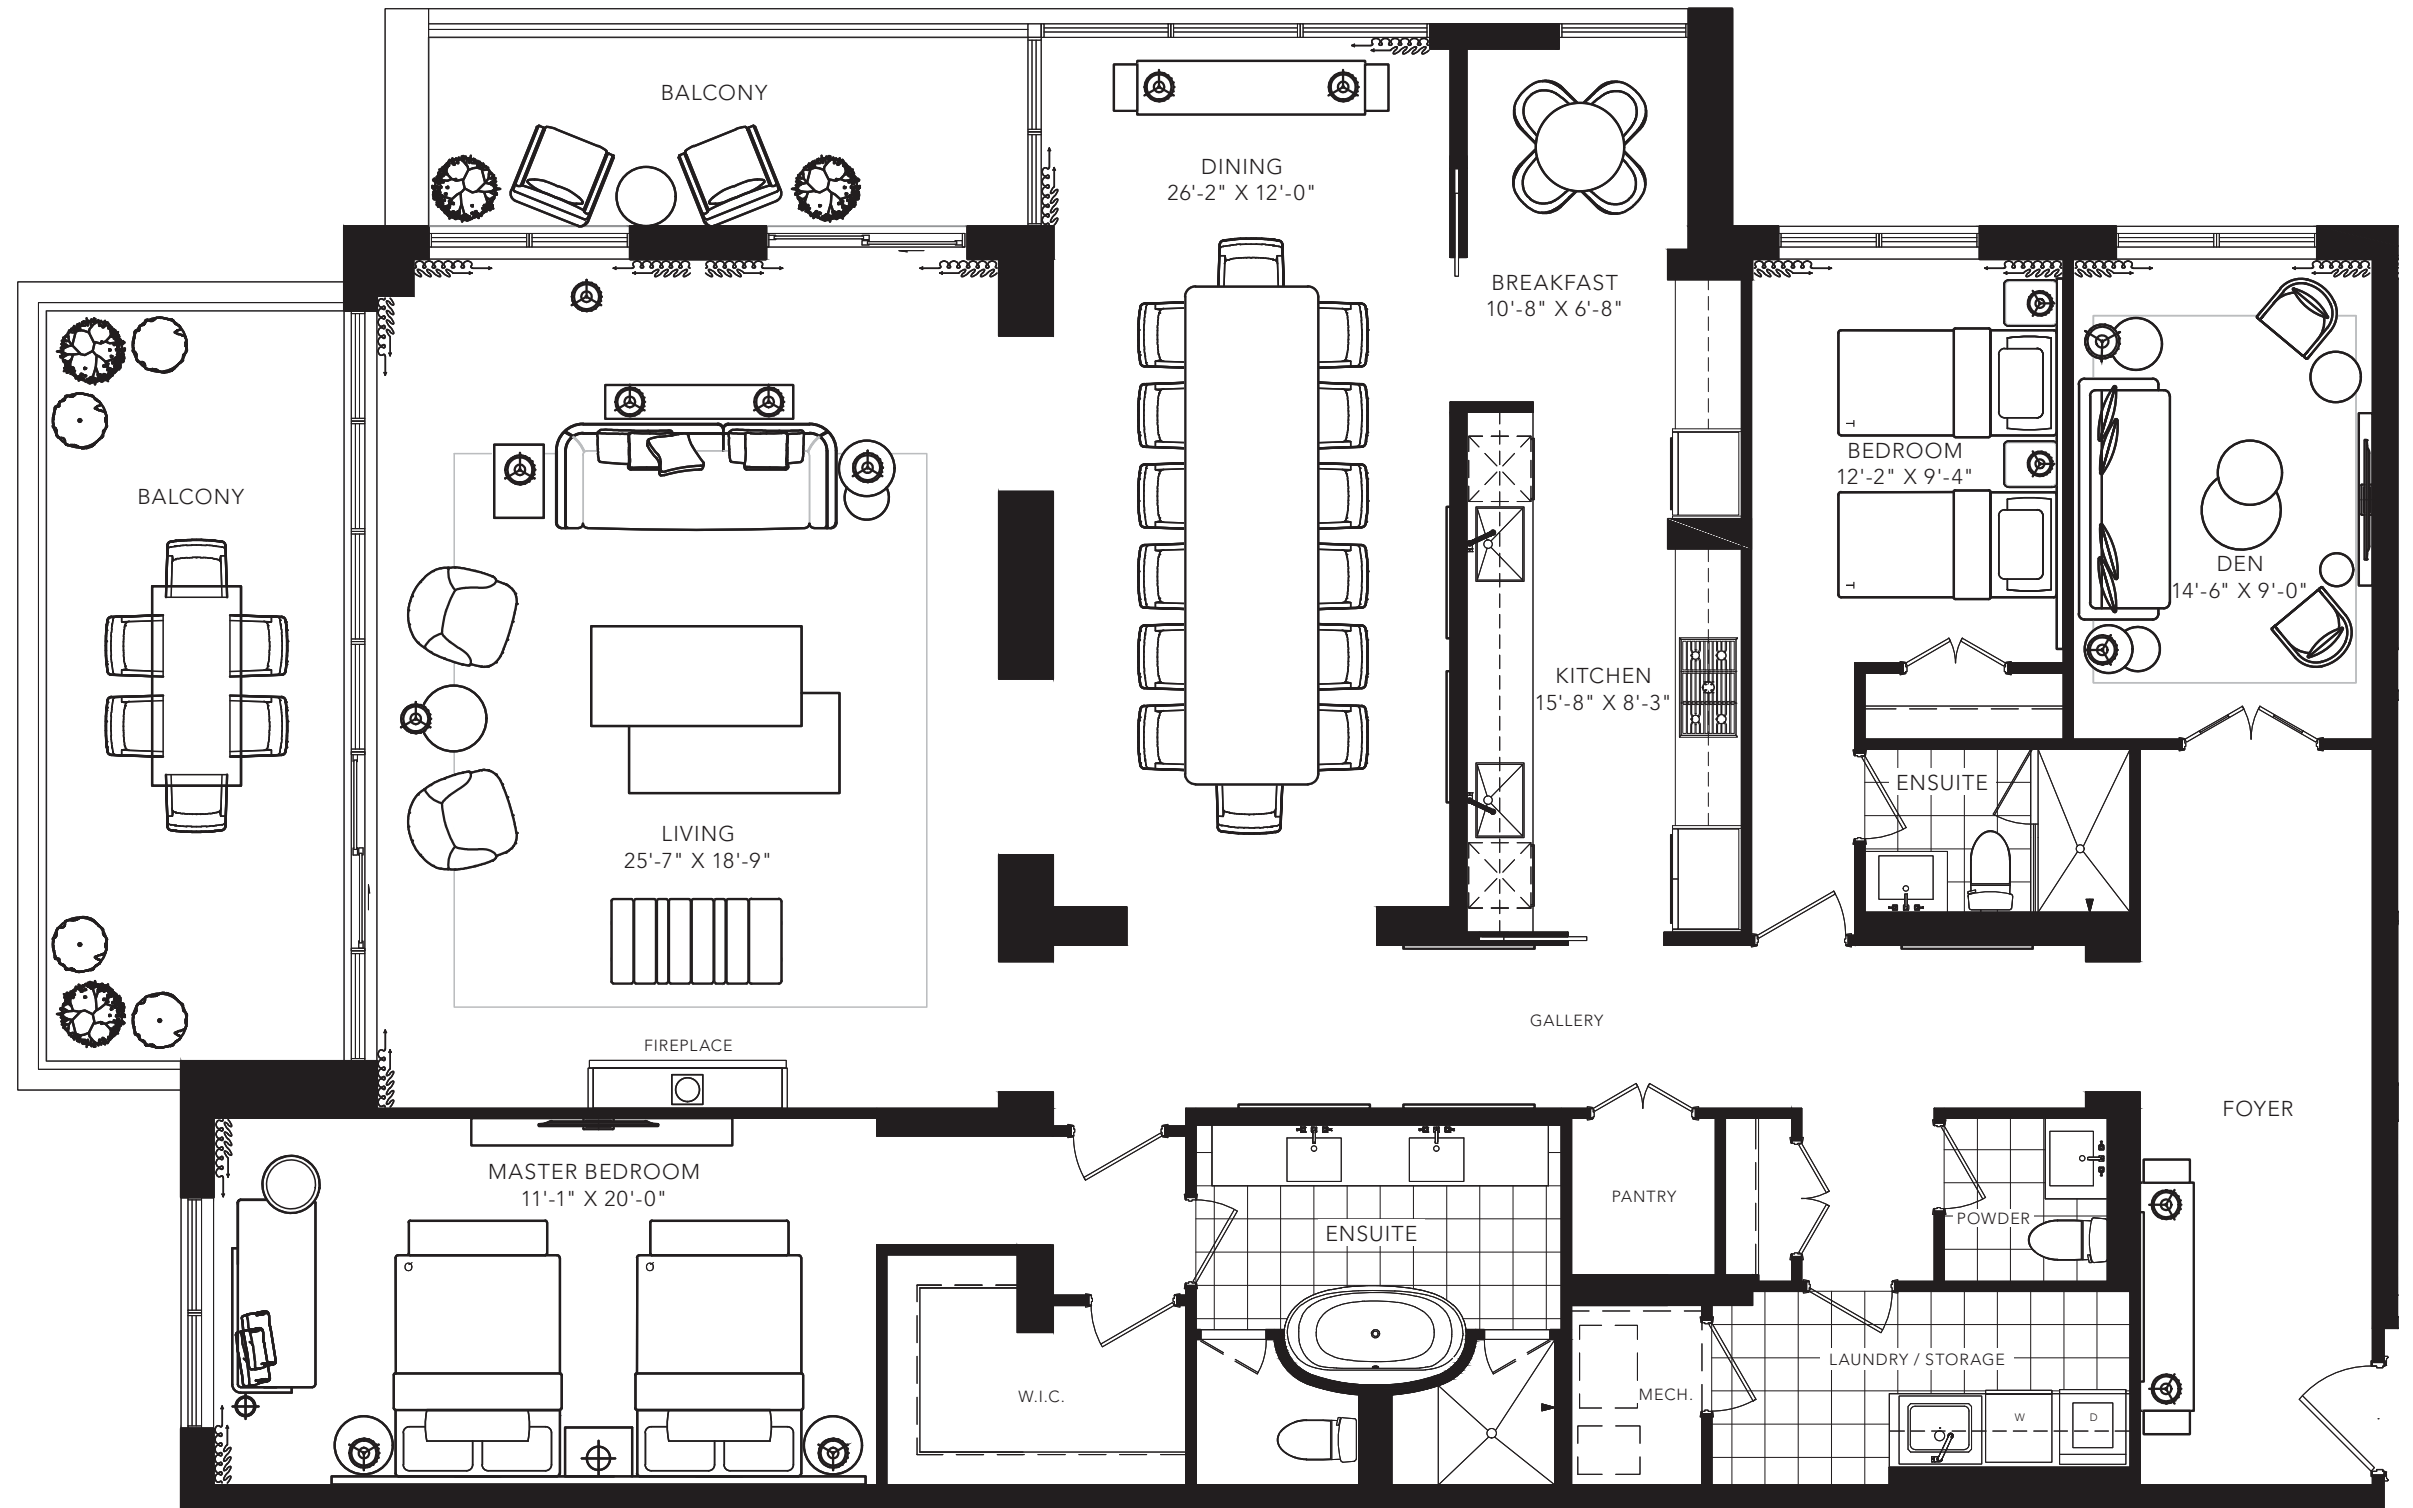

GLENHILL

CONDOMINIUMS

LYTTON

2 BEDROOM + DEN

2551 SQ. FT.

FLOOR 5

All areas and stated room dimensions are approximate. Floor area measured in accordance with Tarion requirements. Actual living area will vary from floor area stated. Furniture not included. Plan may be reversed. All illustrations are artist's concept. E. & O.E. September 23, 2020.