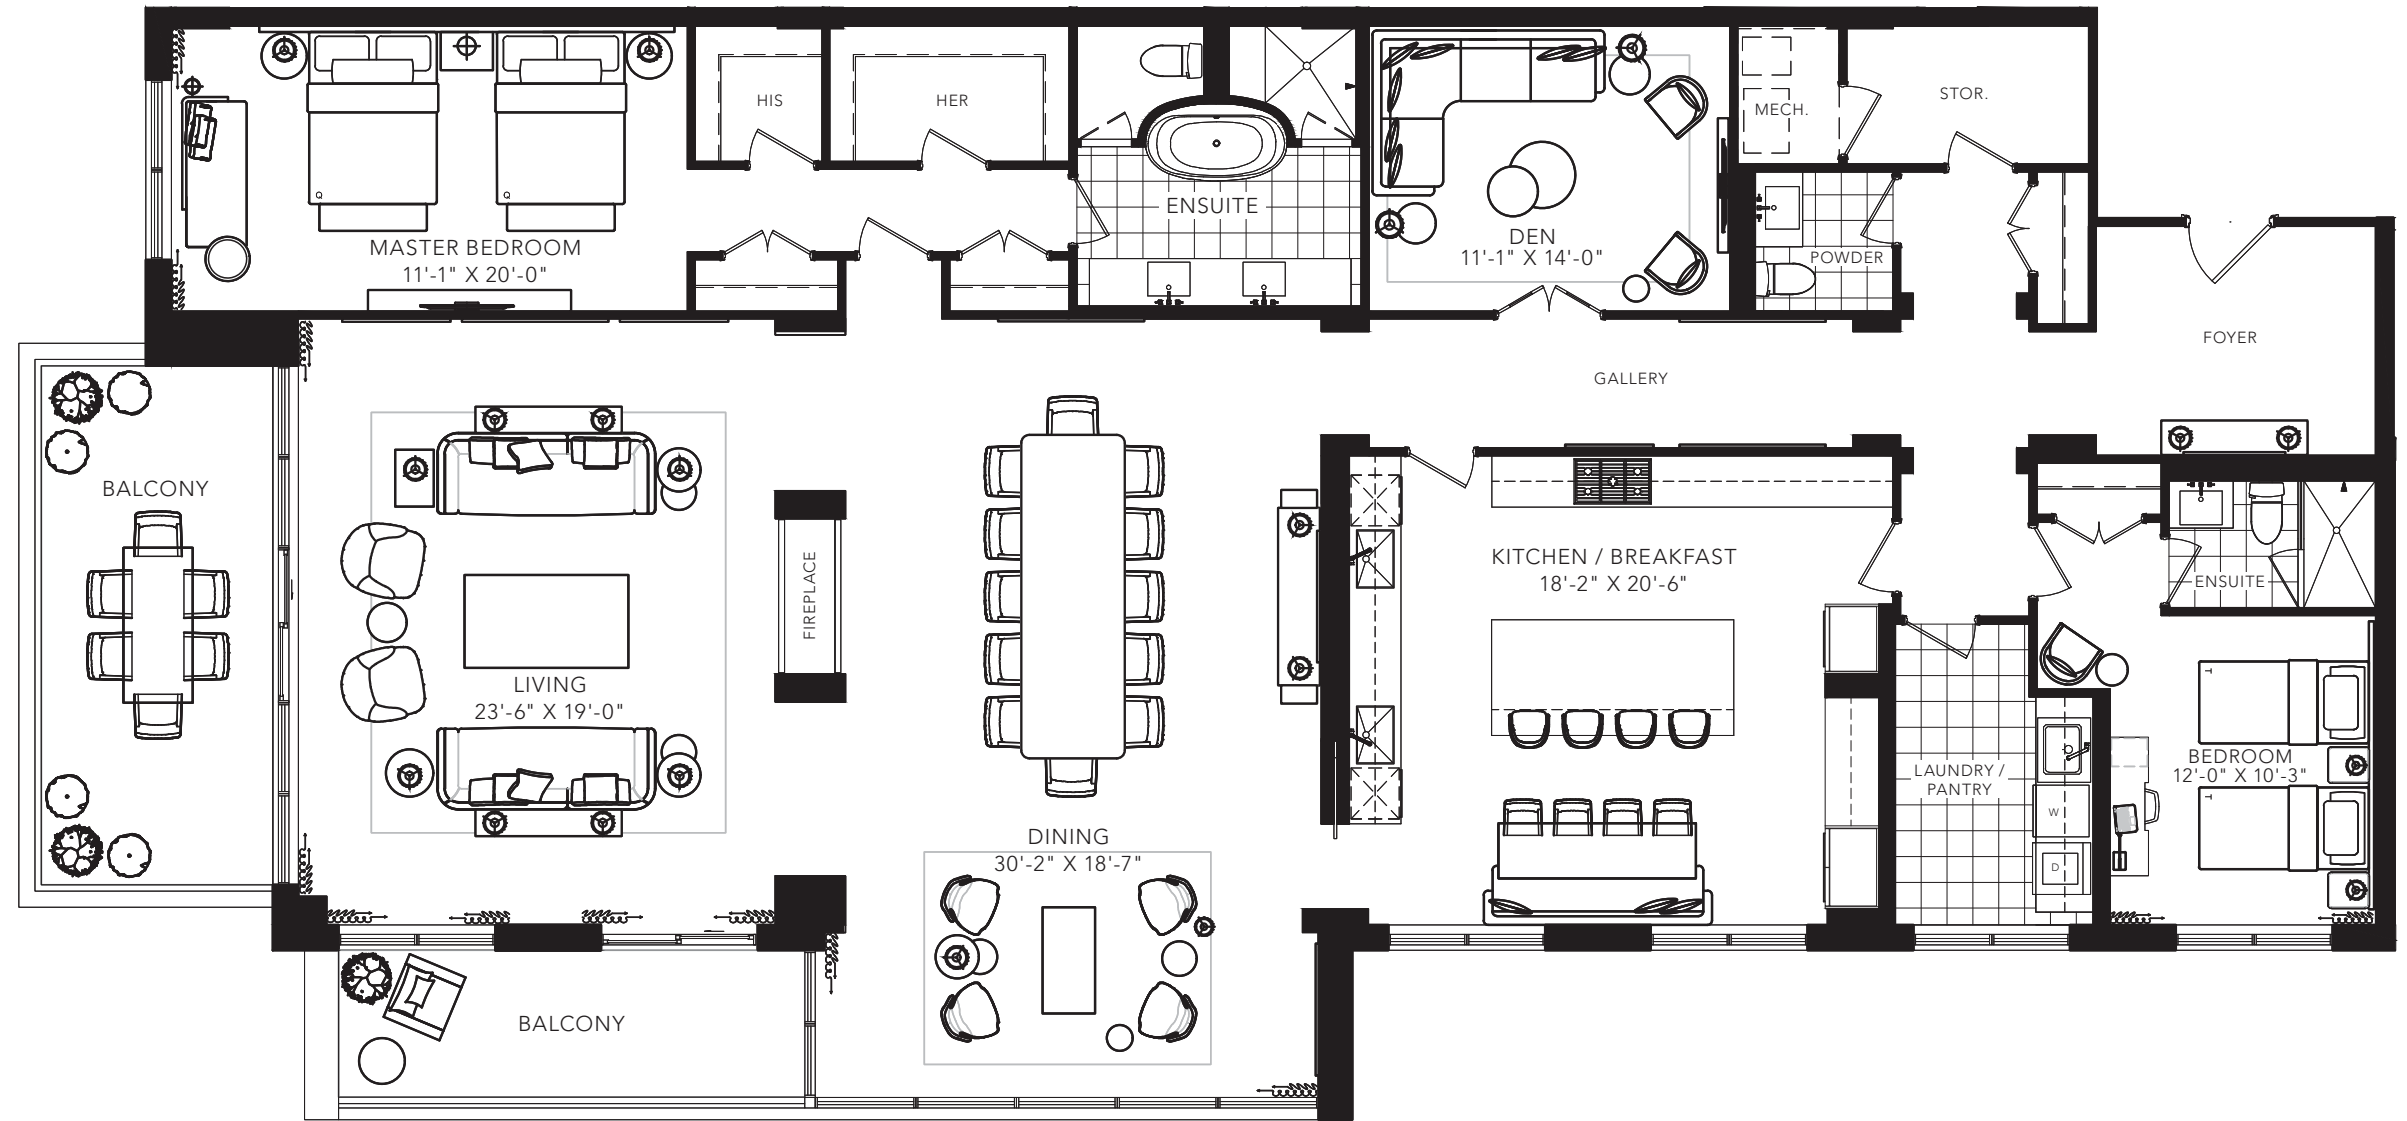

MANNING

2 BEDROOM + DEN
3070 SQ. FT.

FLOOR 5

All areas and stated room dimensions are approximate. Floor area measured in accordance with Tarion requirements. Actual living area will vary from floor area stated. Furniture not included. Plan may be reversed. All illustrations are artist's concept. E. & O.E. September 23, 2020.