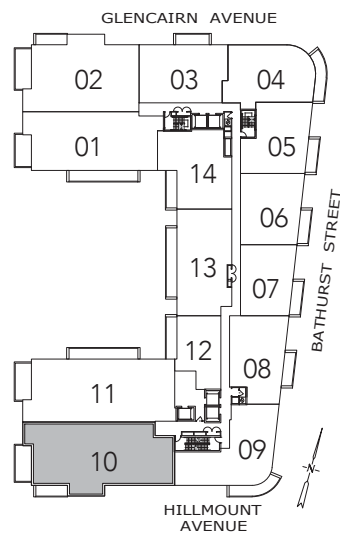

MANNING

2 BEDROOM + DEN
3070 SQ. FT.

FLOOR 5

All areas and stated room dimensions are approximate. Floor area measured in accordance with Tarion requirements. Actual living area will vary from floor area stated. Furniture not included. Plan may be reversed. All illustrations are artist's concept. E. & O.E. September 23, 2020.