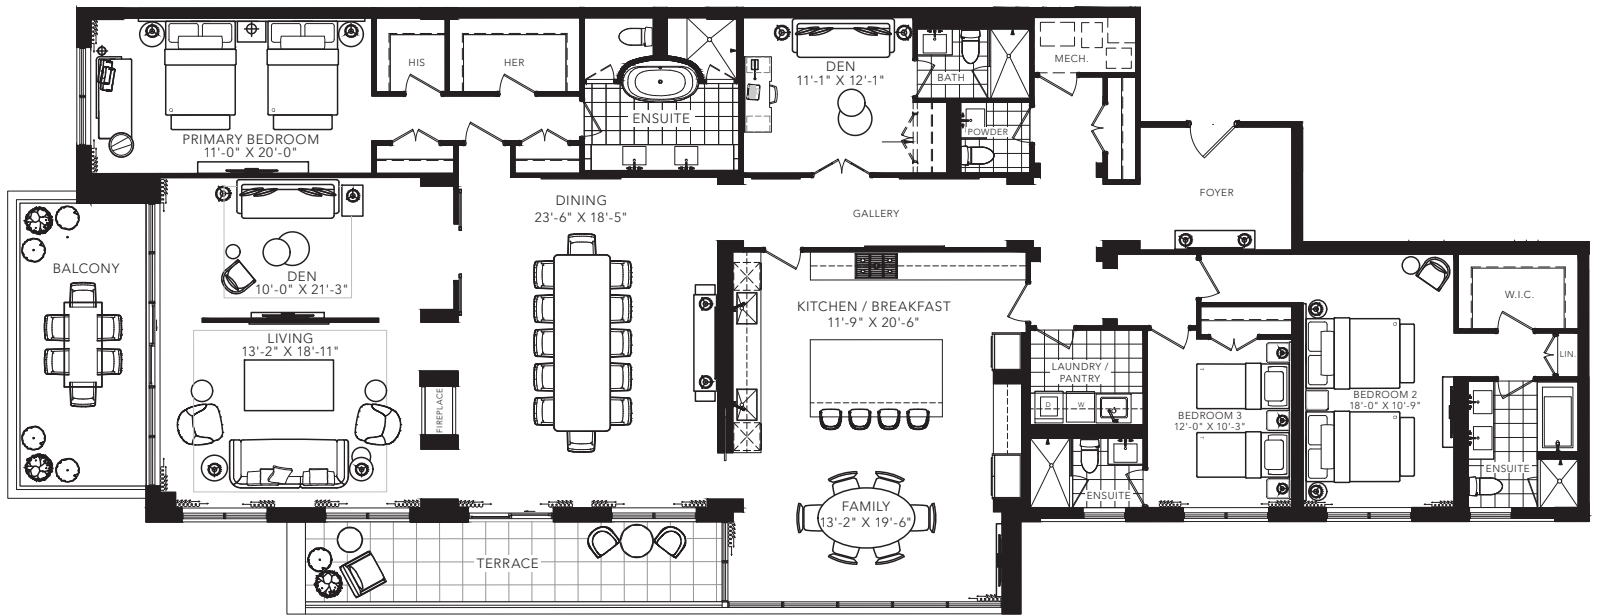

OLIVE

3 BEDROOM + 2 DENS  
 3476 SQ. FT.

FLOOR 6

All areas and stated room dimensions are approximate. Floor area measured in accordance with Tarion requirements. Actual living area will vary from floor area stated. Furniture not included. Plan may be reversed. All illustrations are artist's concept. E. & O.E. May 2021.