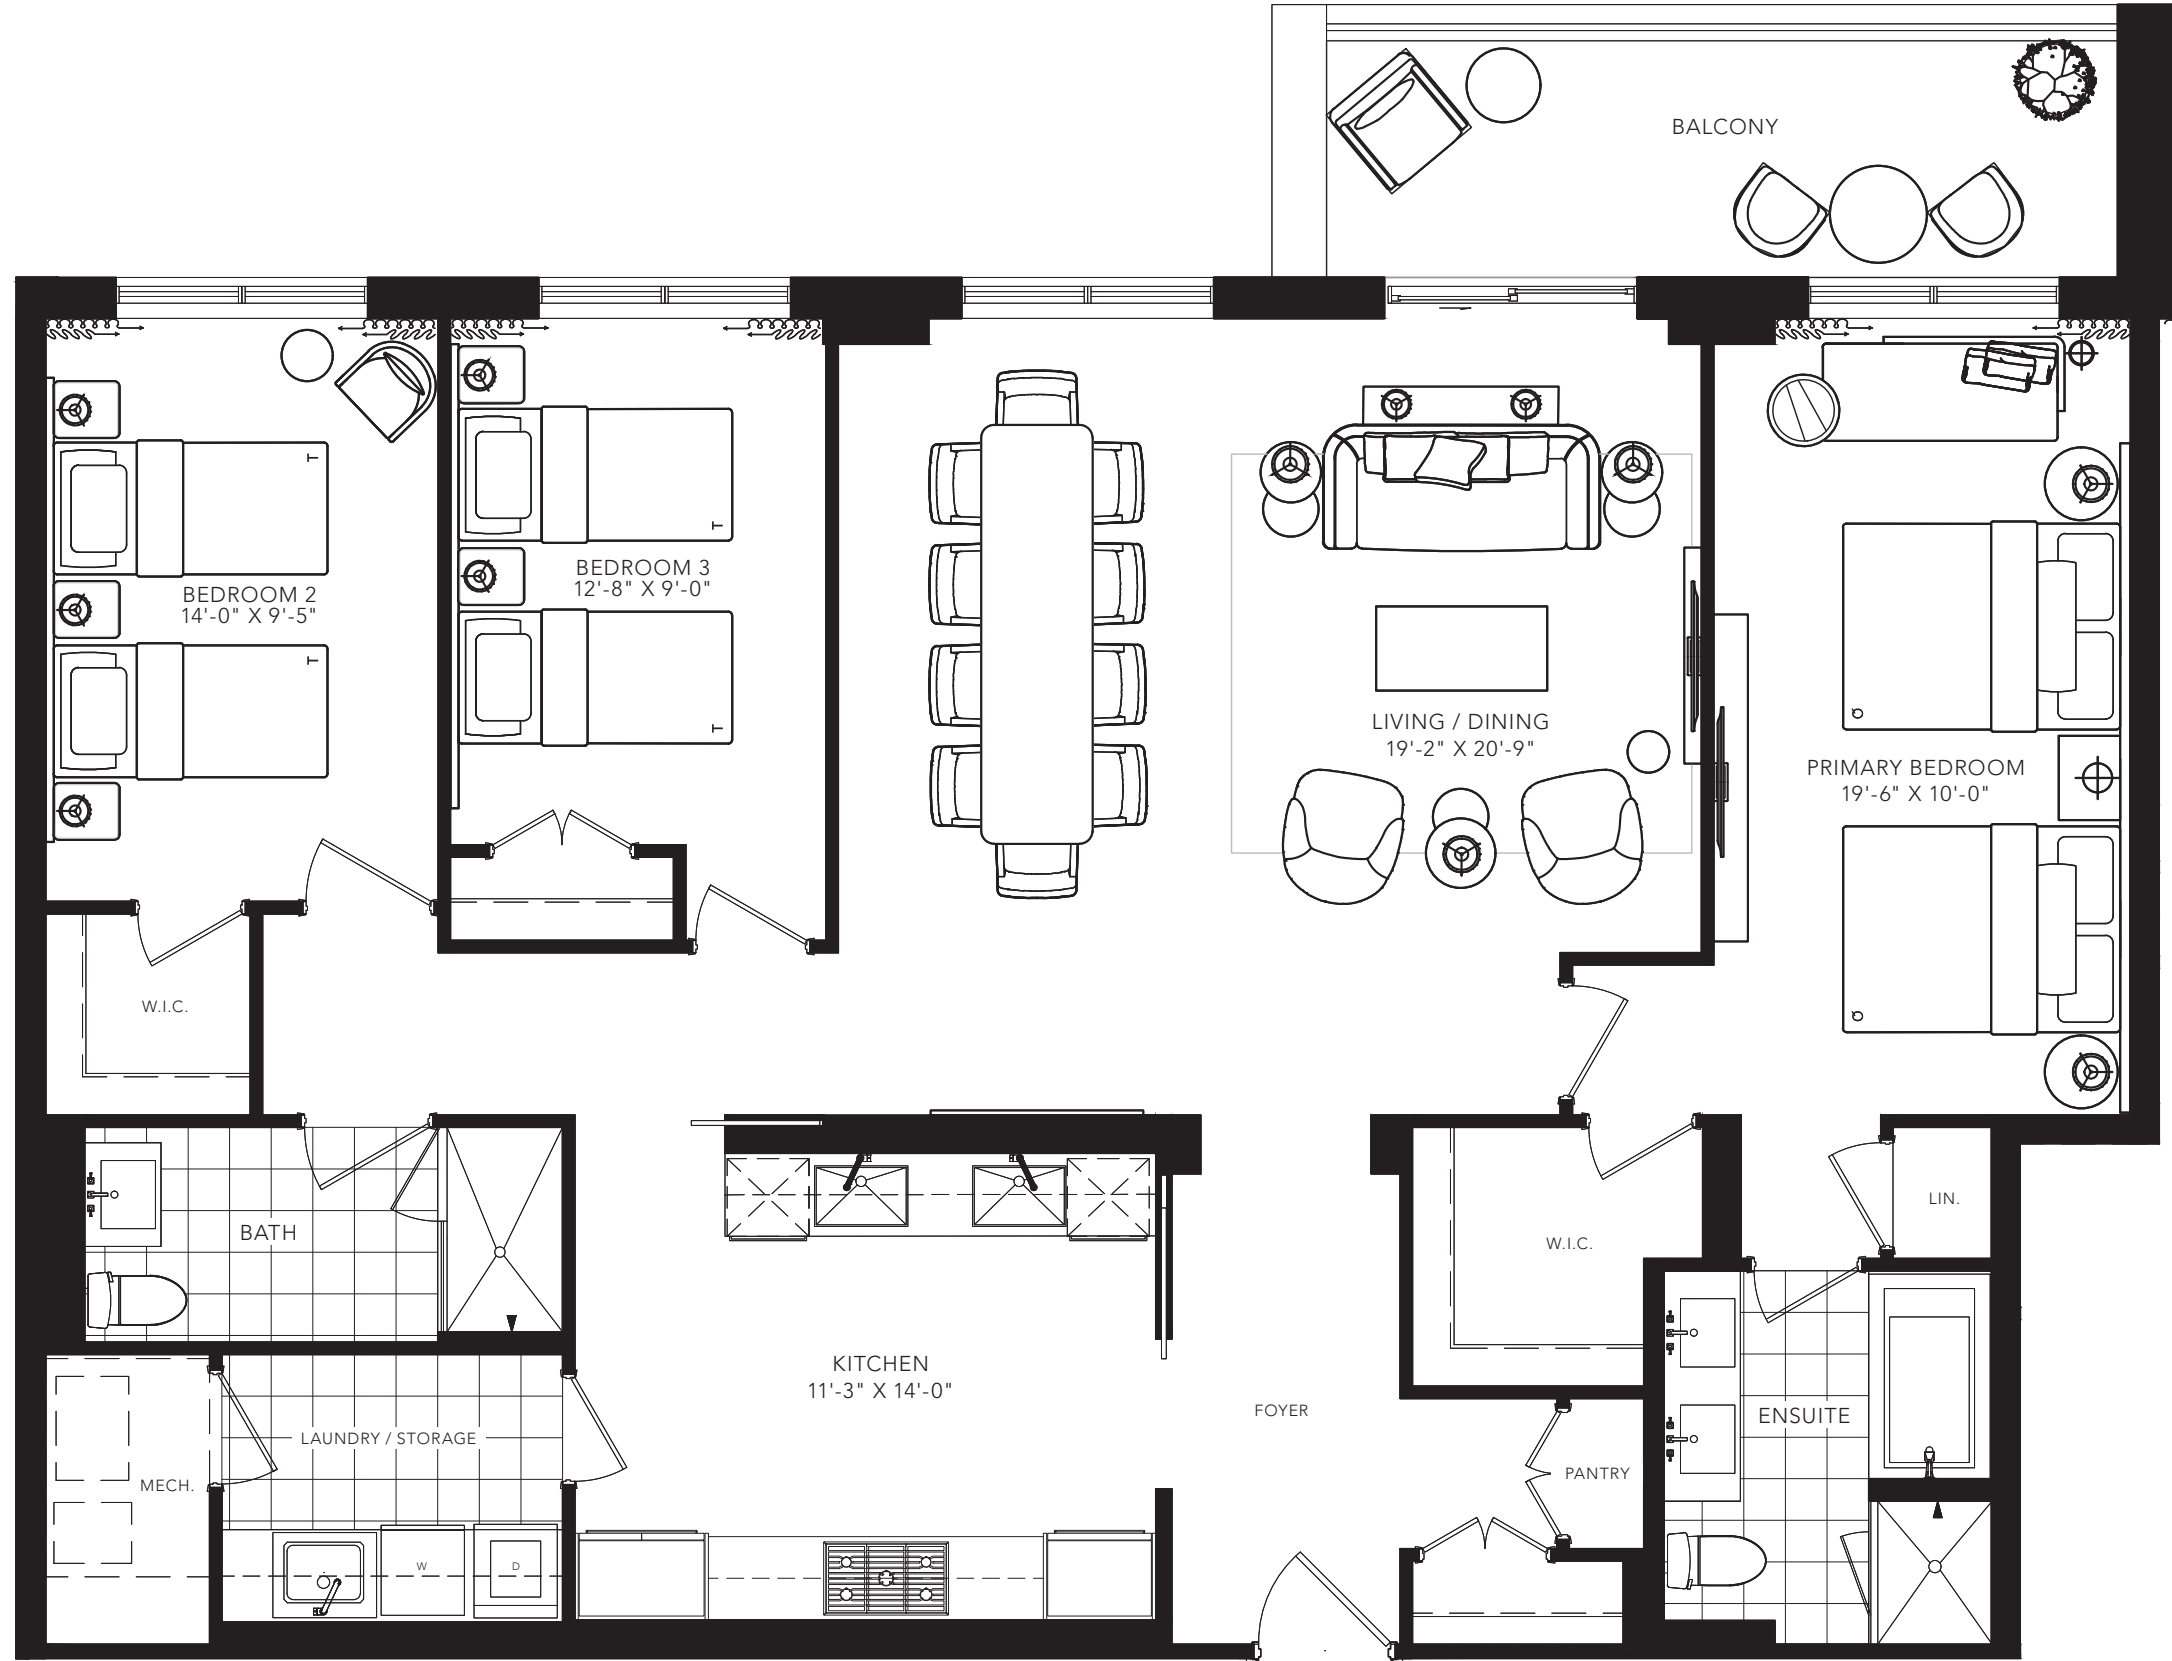

ALNESS

3 BEDROOM  
 1646 SQ. FT.

FLOOR 6

All areas and stated room dimensions are approximate. Floor area measured in accordance with Tarion requirements. Actual living area will vary from floor area stated. Furniture not included. Plan may be reversed. All illustrations are artist's concept. E. & O.E. May 2021.