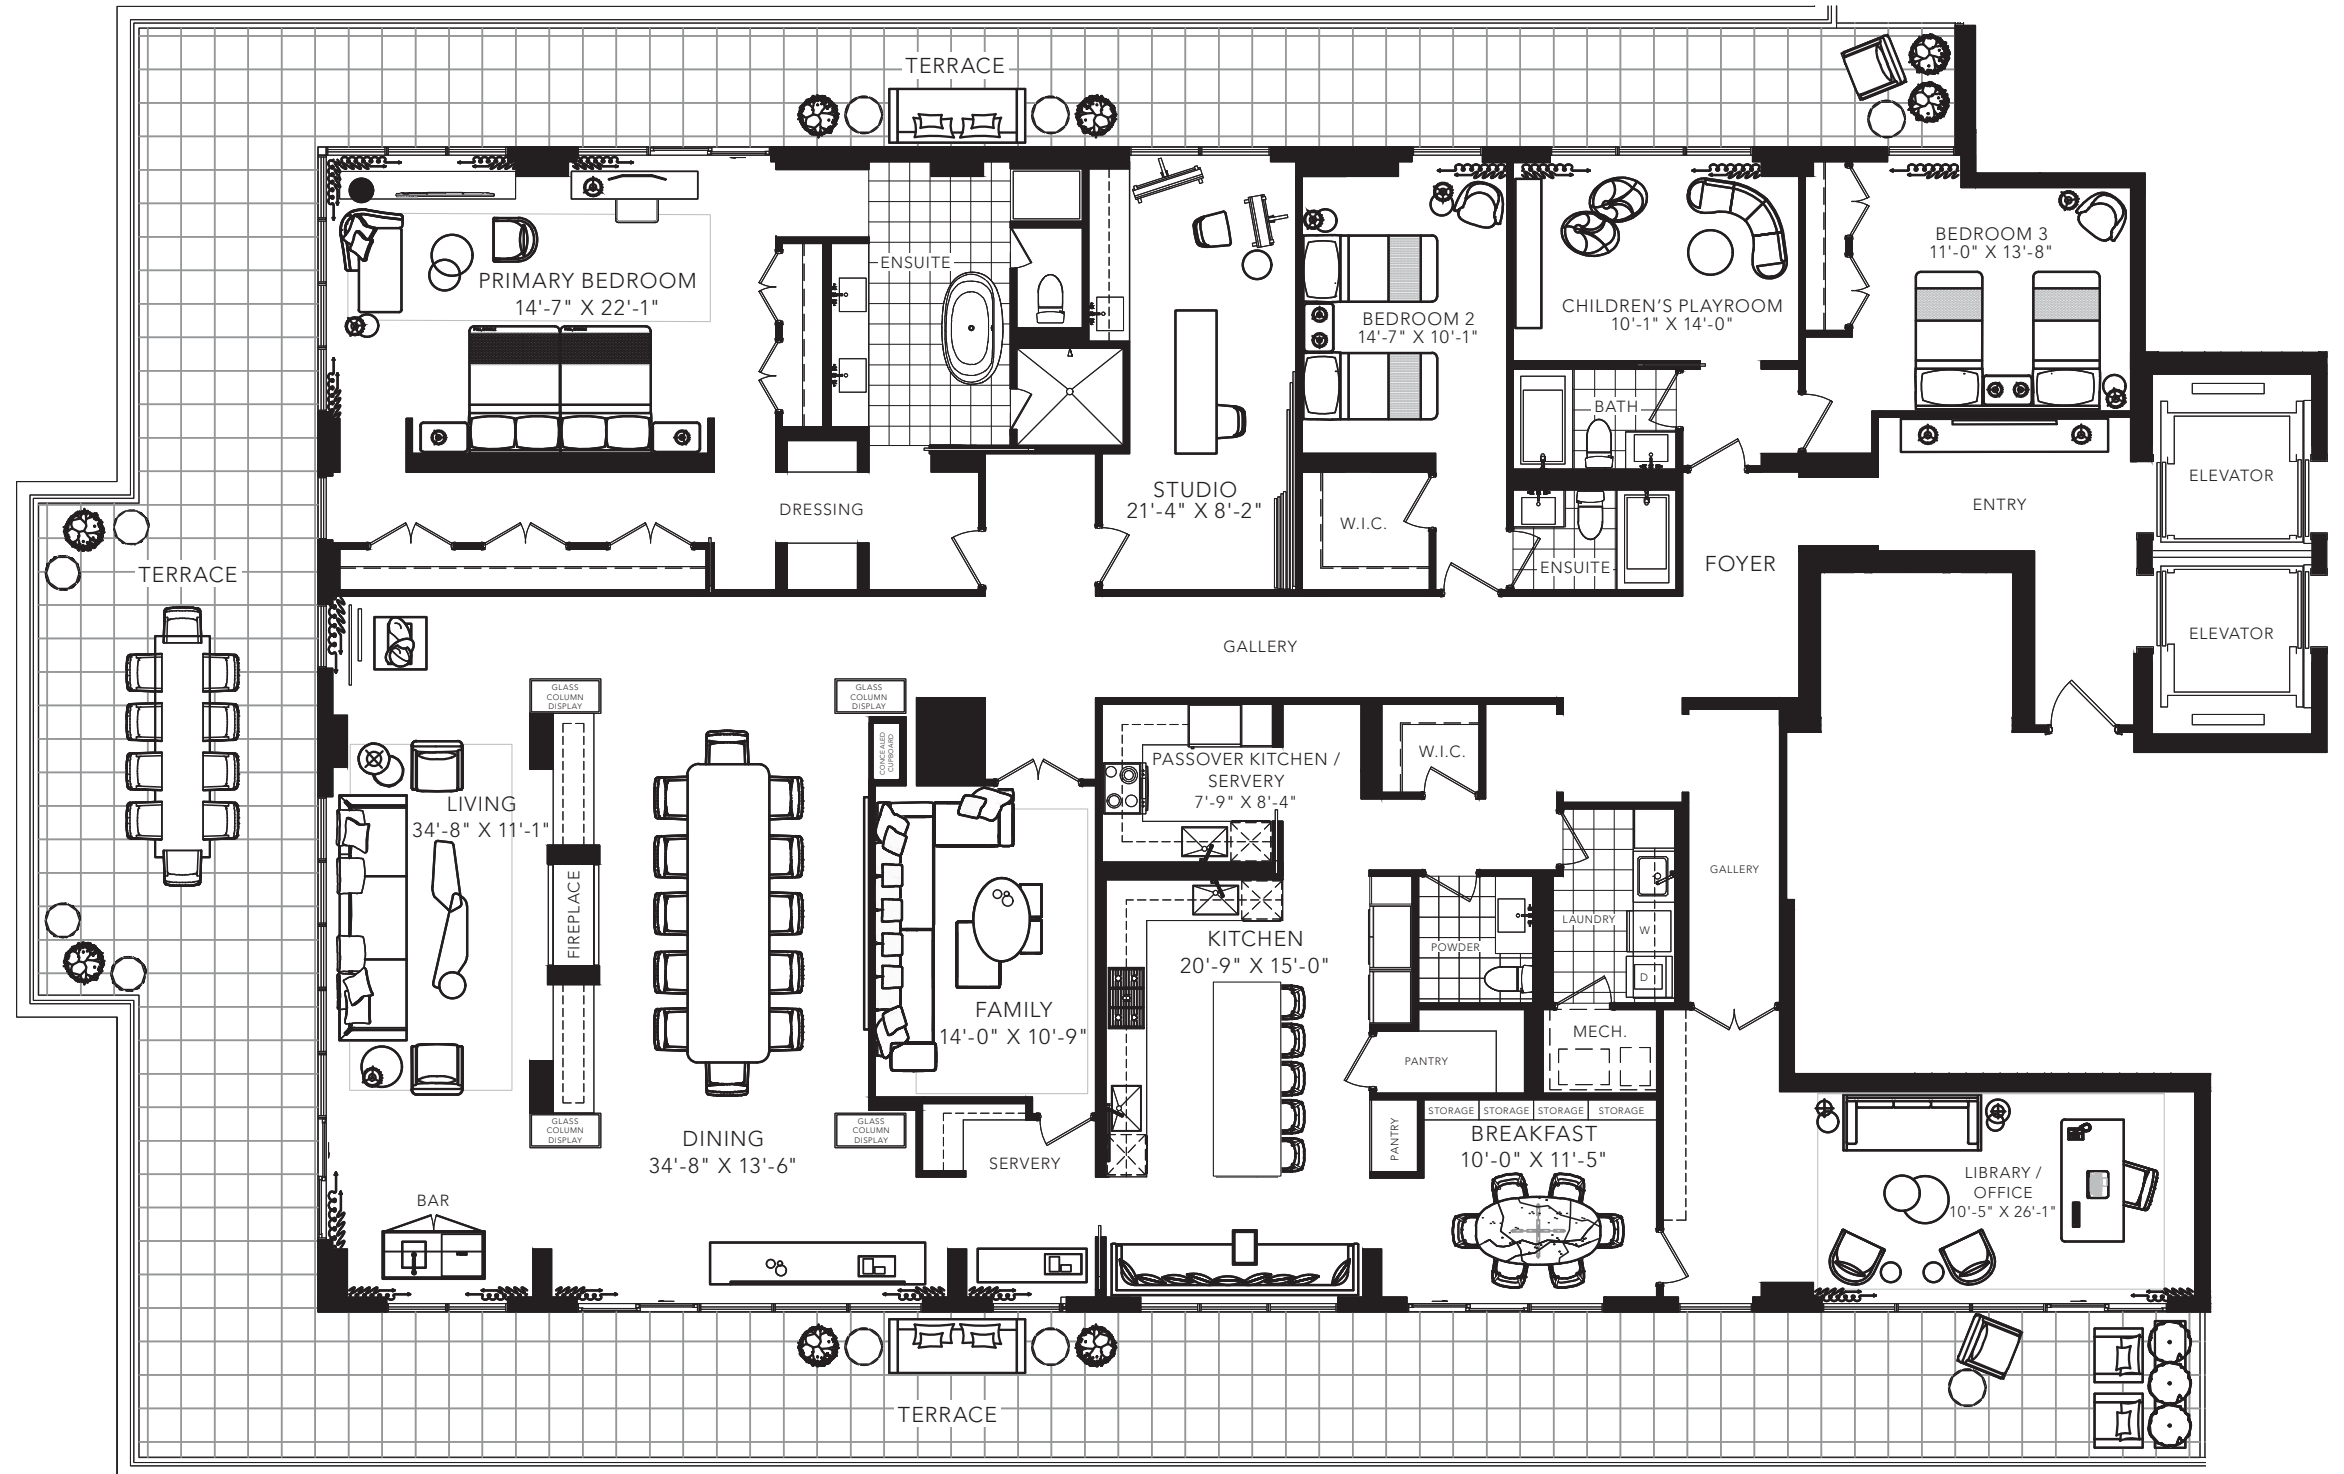

GLENHILL

CONDOMINIUMS

ATLAS

3 BEDROOM + DEN  
+ FAMILY + LIBRARY  
4767 SQ. FT.

FLOOR 8

All areas and stated room dimensions are approximate. Floor area measured in accordance with Tarion requirements. Actual living area will vary from floor area stated. Furniture not included. Plan may be reversed. All illustrations are artist's concept. E. & O.E. May 2021.