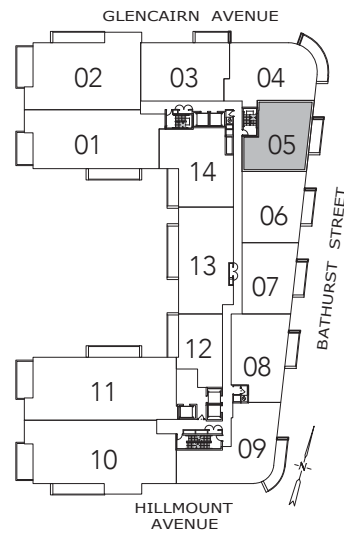

**HADDINGTON**

2 BEDROOM + DEN  
1420 SQ. FT.

FLOOR 4

FLOOR 5

FLOOR 6

All areas and stated room dimensions are approximate. Floor area measured in accordance with Tarion requirements. Actual living area will vary from floor area stated. Furniture not included. Plan may be reversed. All illustrations are artist's concept. E. & O.E. May 2021.