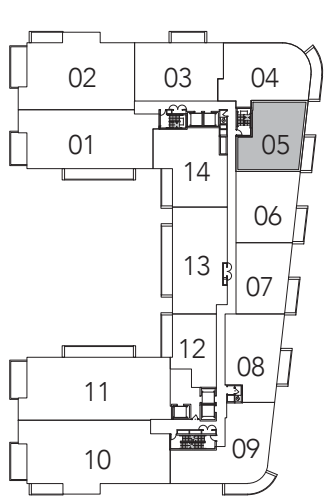

**HADDINGTON**

2 BEDROOM + DEN  
1420 SQ. FT.

FLOOR 4

FLOOR 5

FLOOR 6

All areas and stated room dimensions are approximate. Floor area measured in accordance with Tarion requirements. Actual living area will vary from floor area stated. Furniture not included. Plan may be reversed. All illustrations are artist's concept. E. & O.E. May 2021.