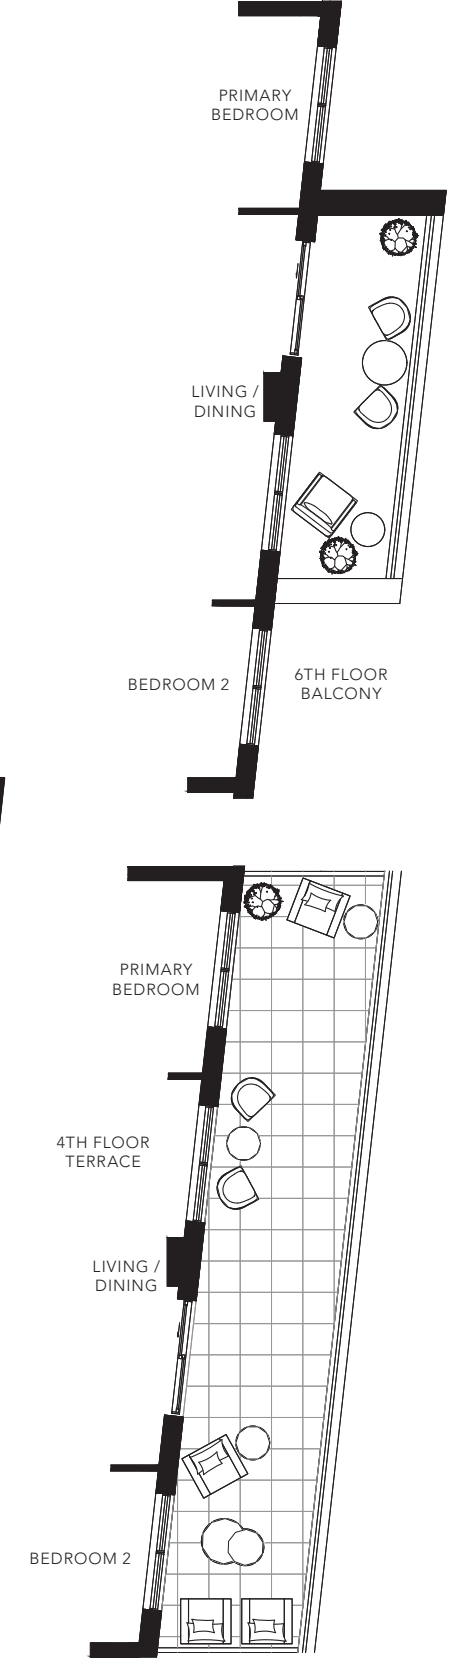

**HADDINGTON**

2 BEDROOM + DEN  
1420 SQ. FT.

FLOOR 4

FLOOR 5

FLOOR 6

All areas and stated room dimensions are approximate. Floor area measured in accordance with Tarion requirements. Actual living area will vary from floor area stated. Furniture not included. Plan may be reversed. All illustrations are artist's concept. E. & O.E. May 2021.