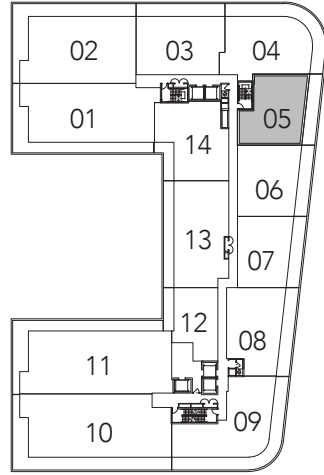

**HADDINGTON**

2 BEDROOM + DEN  
1420 SQ. FT.

FLOOR 4

FLOOR 5

FLOOR 6

All areas and stated room dimensions are approximate. Floor area measured in accordance with Tarion requirements. Actual living area will vary from floor area stated. Furniture not included. Plan may be reversed. All illustrations are artist's concept. E. & O.E. May 2021.