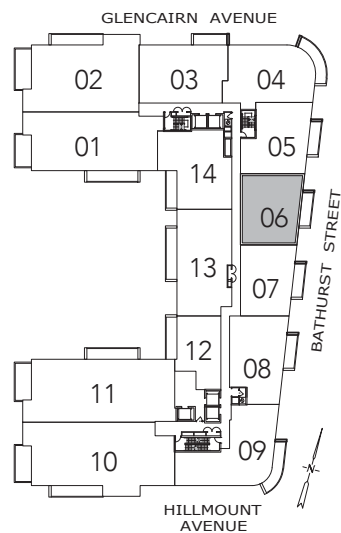

HELENA

2 BEDROOM + DEN
1406 SQ. FT.

FLOOR 4

FLOOR 5

FLOOR 6

All areas and stated room dimensions are approximate. Floor area measured in accordance with Tarion requirements. Actual living area will vary from floor area stated. Furniture not included. Plan may be reversed. All illustrations are artist's concept. E. & O.E. May 2021.