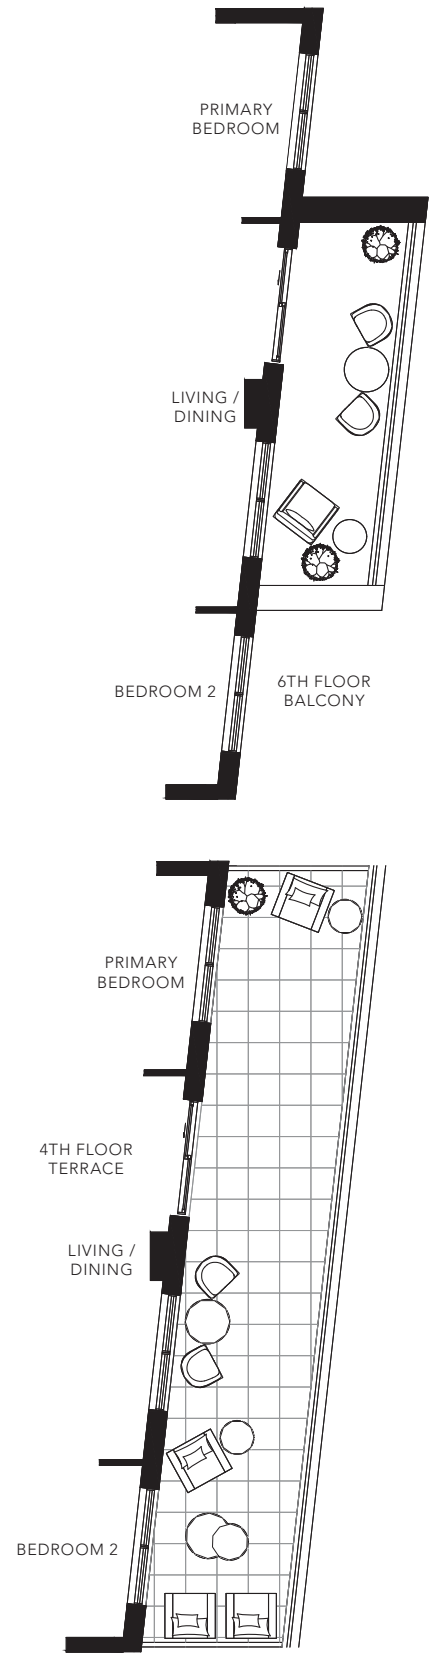

HELENA

2 BEDROOM + DEN
1406 SQ. FT.

FLOOR 4

FLOOR 5

FLOOR 6

All areas and stated room dimensions are approximate. Floor area measured in accordance with Tarion requirements. Actual living area will vary from floor area stated. Furniture not included. Plan may be reversed. All illustrations are artist's concept. E. & O.E. May 2021.