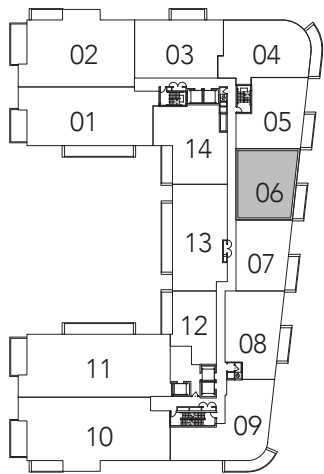

HELENA

2 BEDROOM + DEN
1406 SQ. FT.

FLOOR 4

FLOOR 5

FLOOR 6

All areas and stated room dimensions are approximate. Floor area measured in accordance with Tarion requirements. Actual living area will vary from floor area stated. Furniture not included. Plan may be reversed. All illustrations are artist's concept. E. & O.E. May 2021.