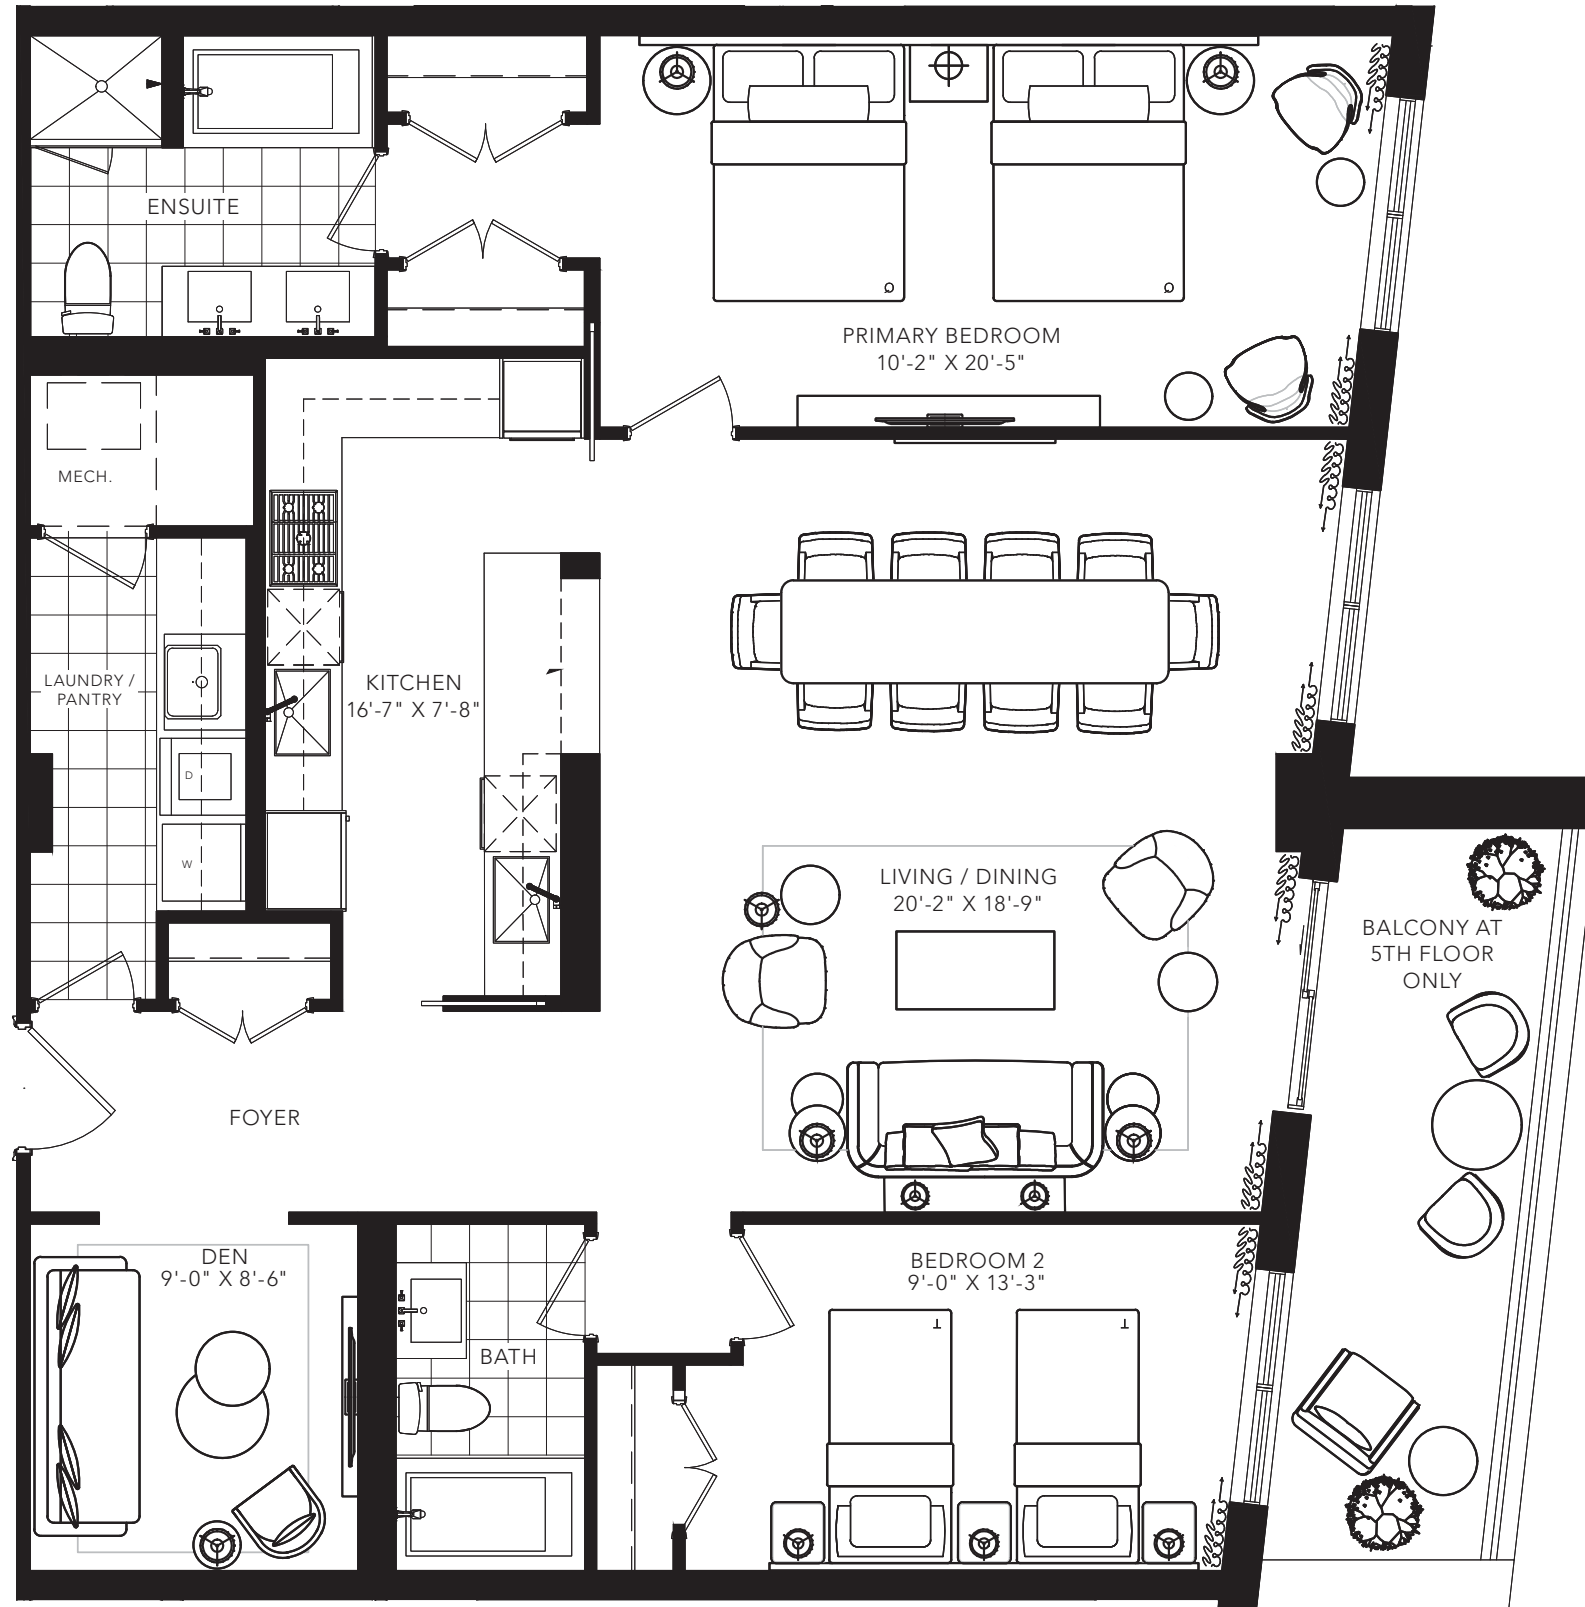

HELENA

2 BEDROOM + DEN
1406 SQ. FT.

FLOOR 4

FLOOR 5

FLOOR 6

All areas and stated room dimensions are approximate. Floor area measured in accordance with Tarion requirements. Actual living area will vary from floor area stated. Furniture not included. Plan may be reversed. All illustrations are artist's concept. E. & O.E. May 2021.