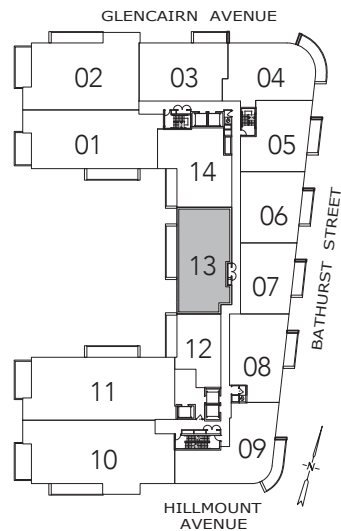

KIRKLAND

2 BEDROOM + DEN  
1851 SQ. FT.

FLOOR 4

FLOOR 5

FLOOR 6

All areas and stated room dimensions are approximate. Floor area measured in accordance with Tarion requirements. Actual living area will vary from floor area stated. Furniture not included. Plan may be reversed. All illustrations are artist's concept. E. & O.E. May 2021.