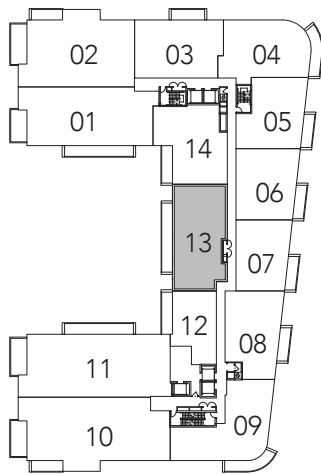

KIRKLAND

2 BEDROOM + DEN  
1851 SQ. FT.

FLOOR 4

FLOOR 5

FLOOR 6

All areas and stated room dimensions are approximate. Floor area measured in accordance with Tarion requirements. Actual living area will vary from floor area stated. Furniture not included. Plan may be reversed. All illustrations are artist's concept. E. & O.E. May 2021.