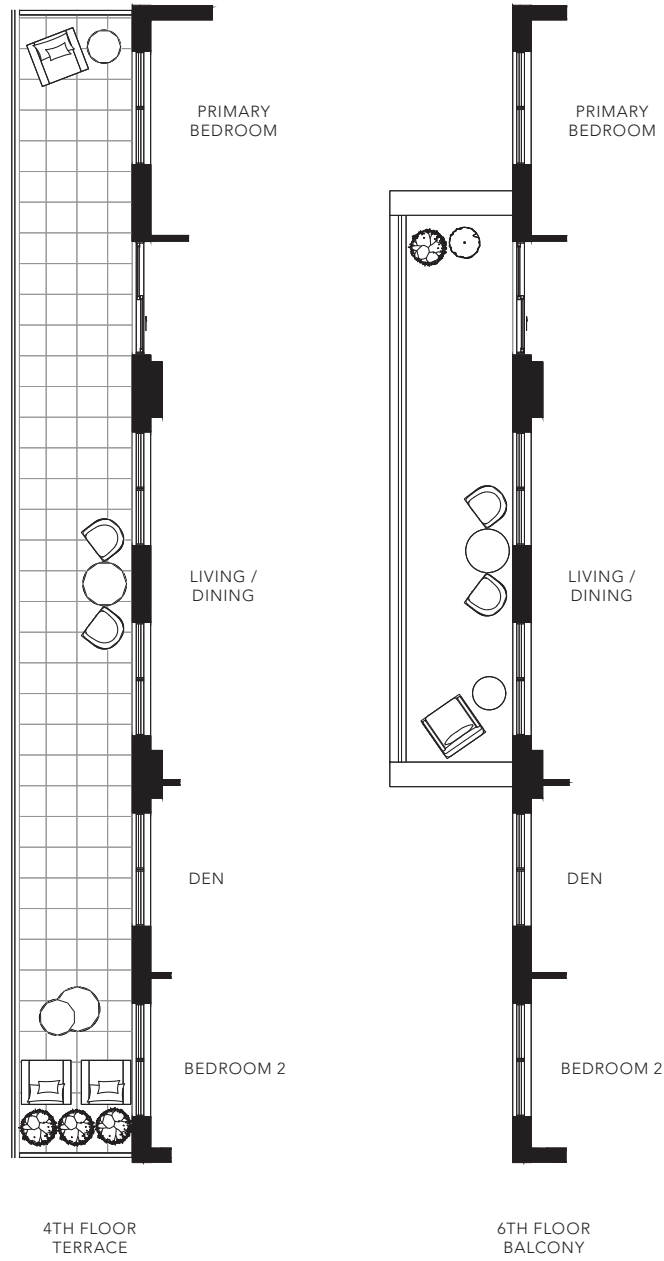

KIRKLAND

2 BEDROOM + DEN  
1851 SQ. FT.

FLOOR 4

FLOOR 5

FLOOR 6

All areas and stated room dimensions are approximate. Floor area measured in accordance with Tarion requirements. Actual living area will vary from floor area stated. Furniture not included. Plan may be reversed. All illustrations are artist's concept. E. & O.E. May 2021.