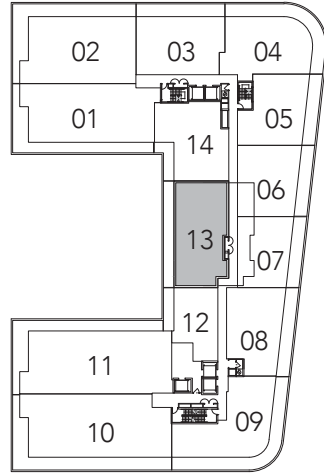

KIRKLAND

2 BEDROOM + DEN  
1851 SQ. FT.

FLOOR 4

FLOOR 5

FLOOR 6

All areas and stated room dimensions are approximate. Floor area measured in accordance with Tarion requirements. Actual living area will vary from floor area stated. Furniture not included. Plan may be reversed. All illustrations are artist's concept. E. & O.E. May 2021.