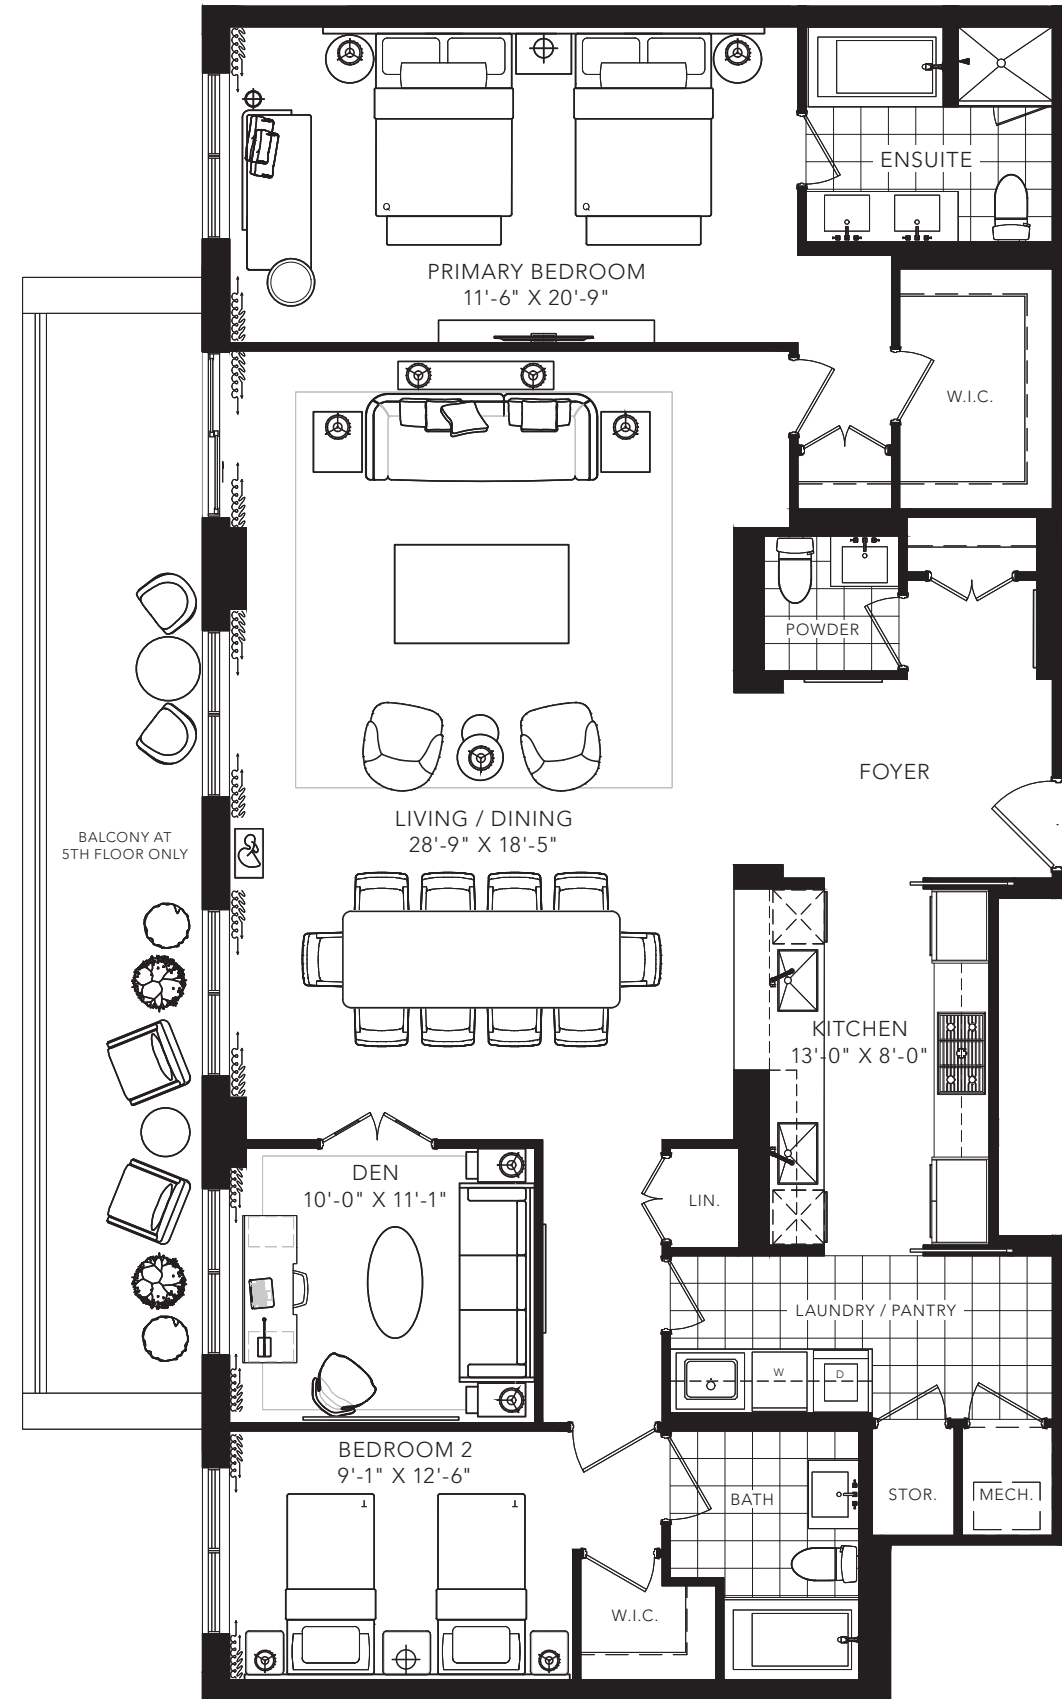

KIRKLAND

2 BEDROOM + DEN  
1851 SQ. FT.

FLOOR 4

FLOOR 5

FLOOR 6

All areas and stated room dimensions are approximate. Floor area measured in accordance with Tarion requirements. Actual living area will vary from floor area stated. Furniture not included. Plan may be reversed. All illustrations are artist's concept. E. & O.E. May 2021.