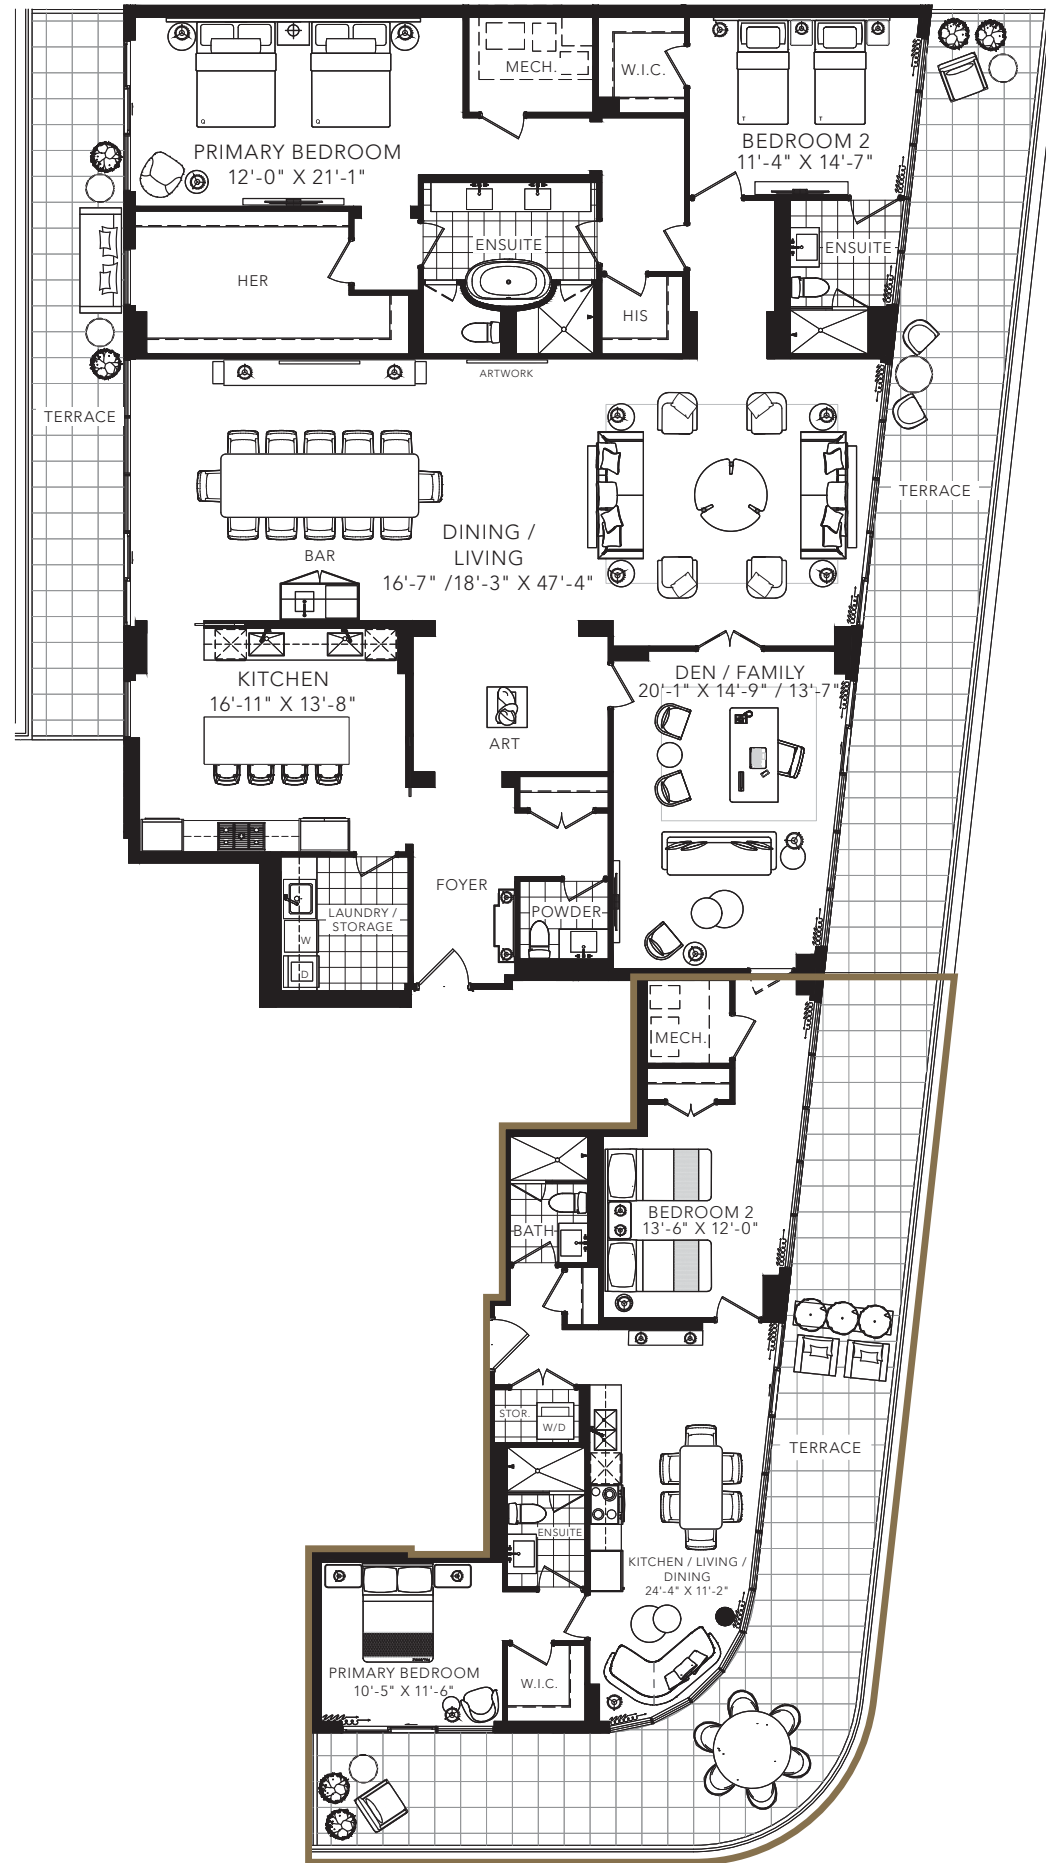

MELVILLE + FOREST WOOD

2 BEDROOM + DEN / FAMILY
 + GUEST
 3777 SQ. FT.

FLOOR 8

All areas and stated room dimensions are approximate. Floor area measured in accordance with Tarion requirements. Actual living area will vary from floor area stated. Furniture not included. Plan may be reversed. All illustrations are artist's concept. E. & O.E. May 2021.