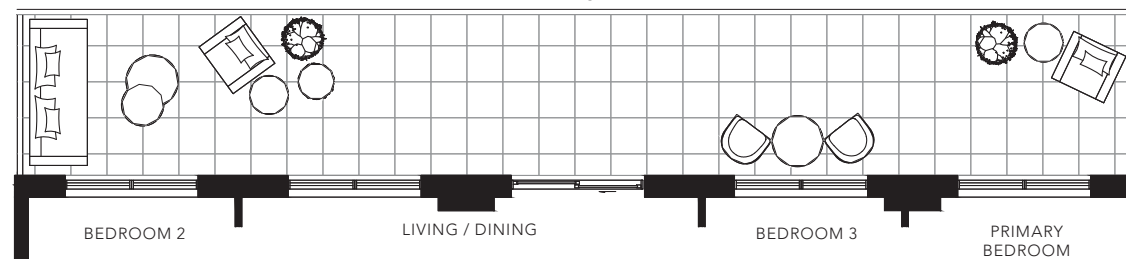

MONTRESSOR

3 BEDROOM
 1646 SQ. FT.

FLOOR 4

FLOOR 5

All areas and stated room dimensions are approximate. Floor area measured in accordance with Tarion requirements. Actual living area will vary from floor area stated. Furniture not included. Plan may be reversed. All illustrations are artist's concept. E. & O.E. May 2021.