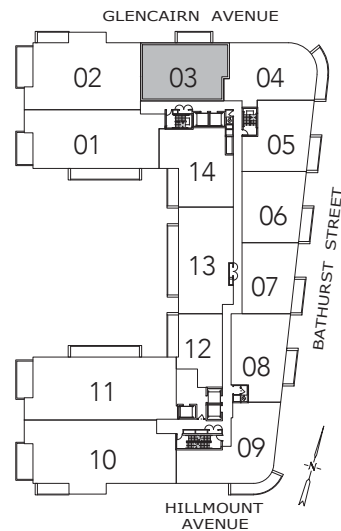

MONTRESSOR

3 BEDROOM
 1646 SQ. FT.

FLOOR 4

FLOOR 5

All areas and stated room dimensions are approximate. Floor area measured in accordance with Tarion requirements. Actual living area will vary from floor area stated. Furniture not included. Plan may be reversed. All illustrations are artist's concept. E. & O.E. May 2021.