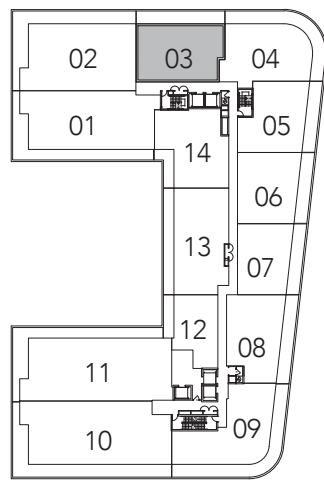

MONTRESSOR

3 BEDROOM
 1646 SQ. FT.

FLOOR 4

FLOOR 5

All areas and stated room dimensions are approximate. Floor area measured in accordance with Tarion requirements. Actual living area will vary from floor area stated. Furniture not included. Plan may be reversed. All illustrations are artist's concept. E. & O.E. May 2021.