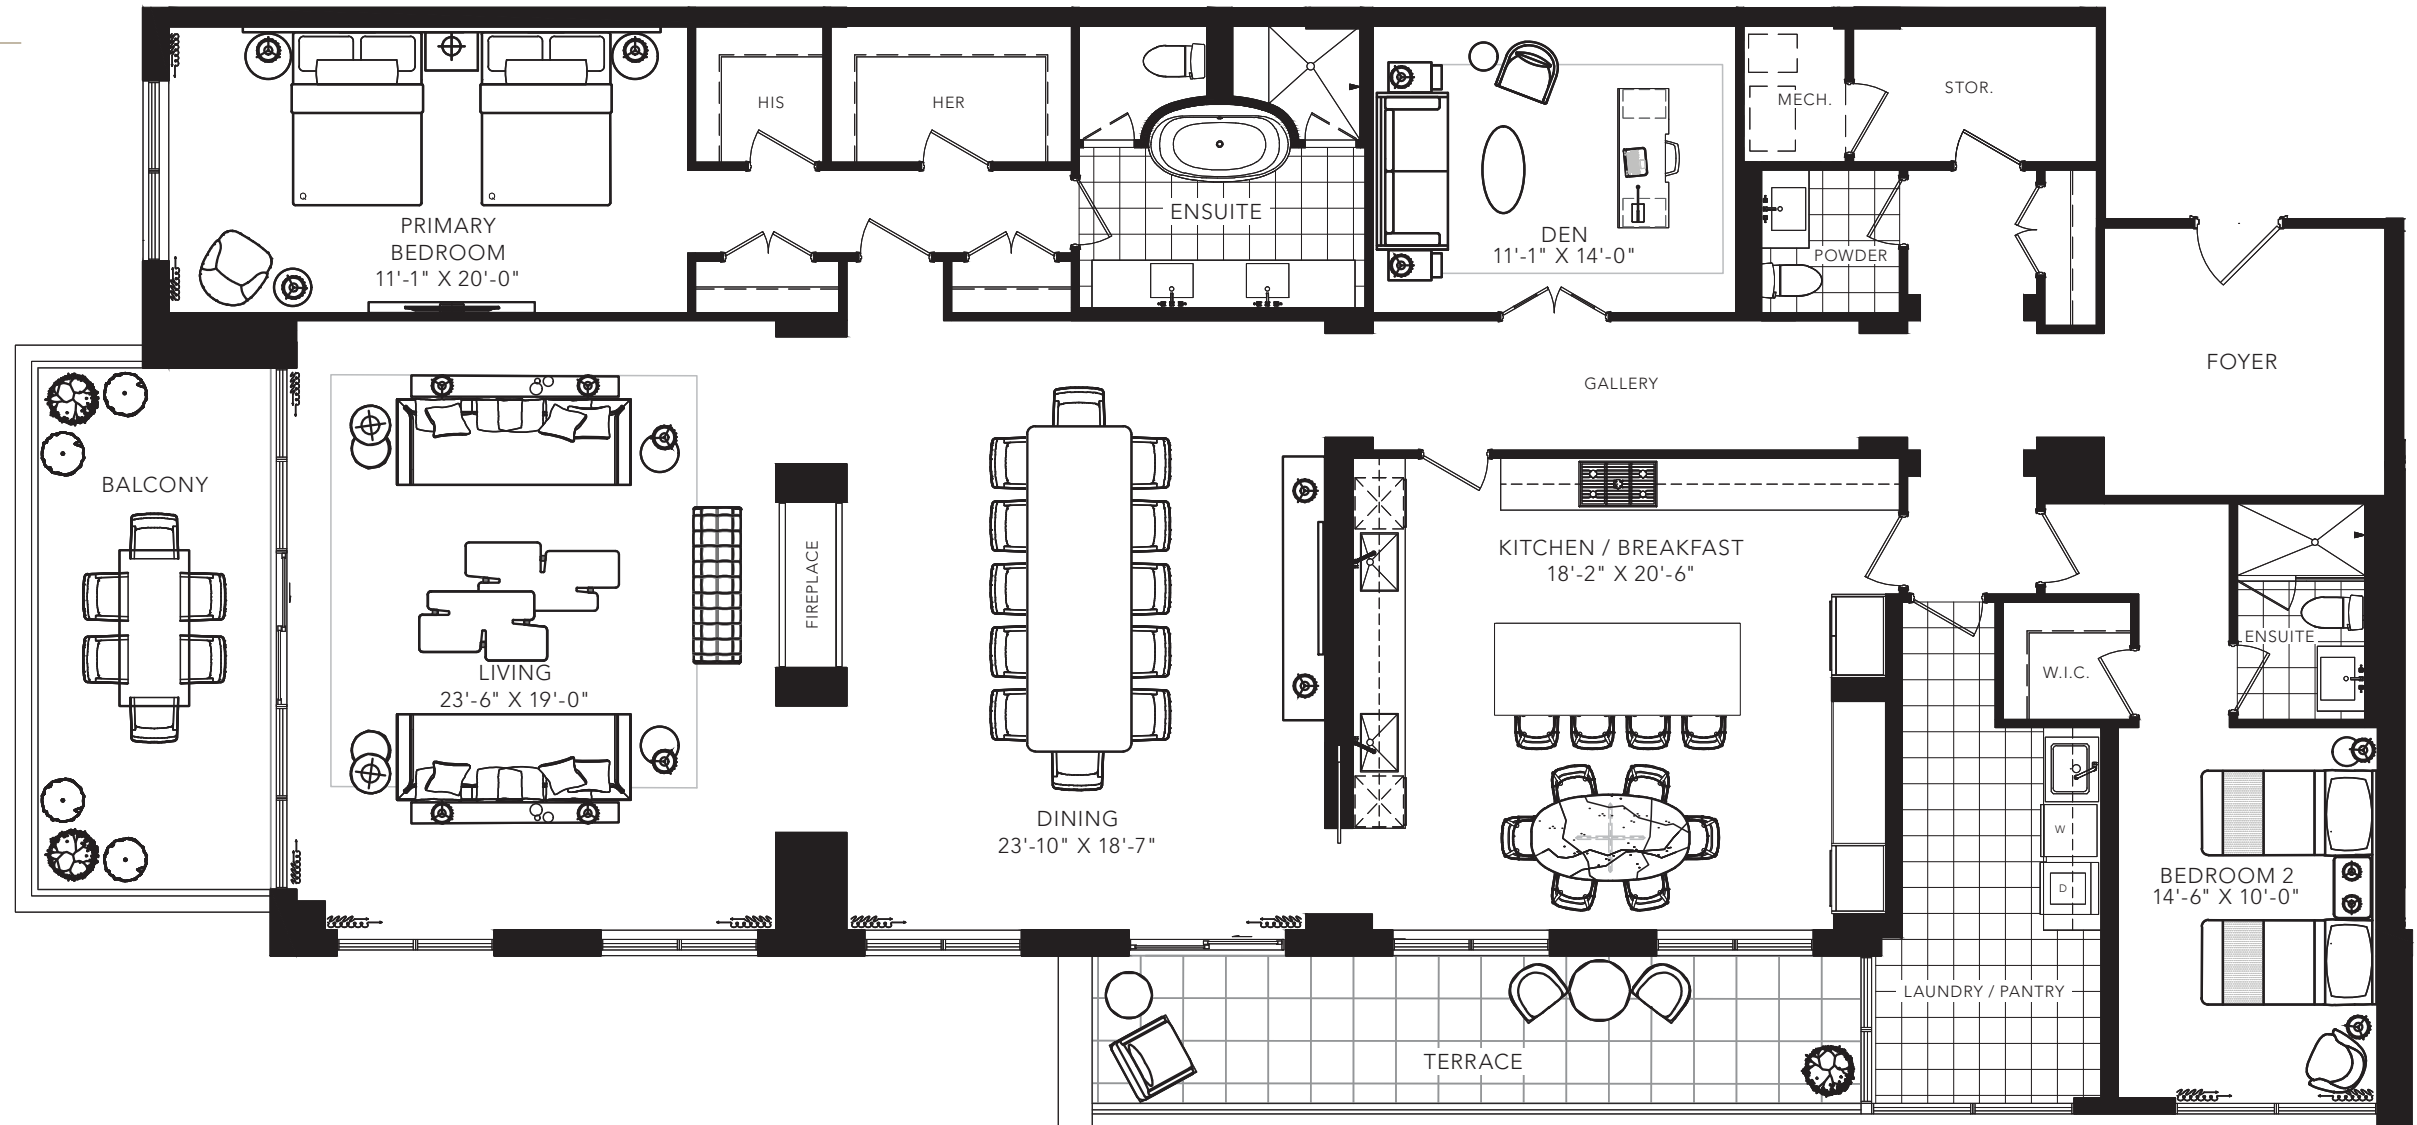

RIDLEY

2 BEDROOM + DEN  
 3073 SQ. FT.

FLOOR 7

All areas and stated room dimensions are approximate. Floor area measured in accordance with Tarion requirements. Actual living area will vary from floor area stated. Furniture not included. Plan may be reversed. All illustrations are artist's concept. E. & O.E. May 2021.