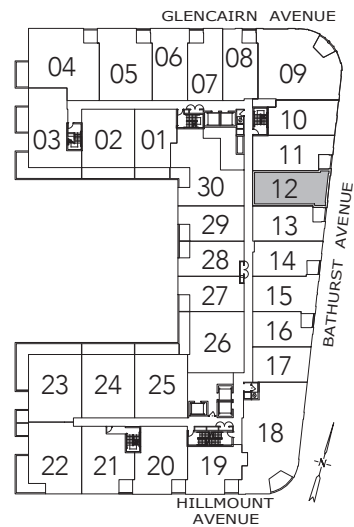

BRIAR HILL

1 BEDROOM + DEN

910 SQ.FT.

FLOOR 2

FLOOR 3

All areas and stated room dimensions are approximate. Floor area measured in accordance with Tarion requirements. Actual living area will vary from floor area stated. Furniture not included. Plan may be reversed. All illustrations are artist's concept. E. & O.E. September 2021.