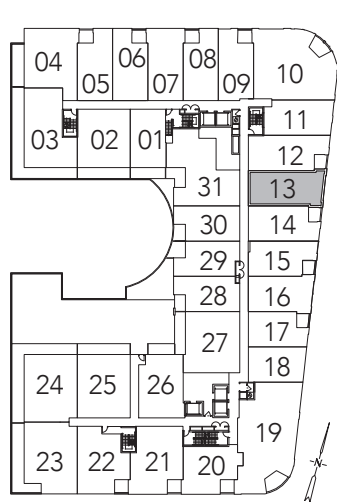

BRIAR HILL

1 BEDROOM + DEN

910 SQ.FT.

FLOOR 2

FLOOR 3

All areas and stated room dimensions are approximate. Floor area measured in accordance with Tarion requirements. Actual living area will vary from floor area stated. Furniture not included. Plan may be reversed. All illustrations are artist's concept. E. & O.E. September 2021.