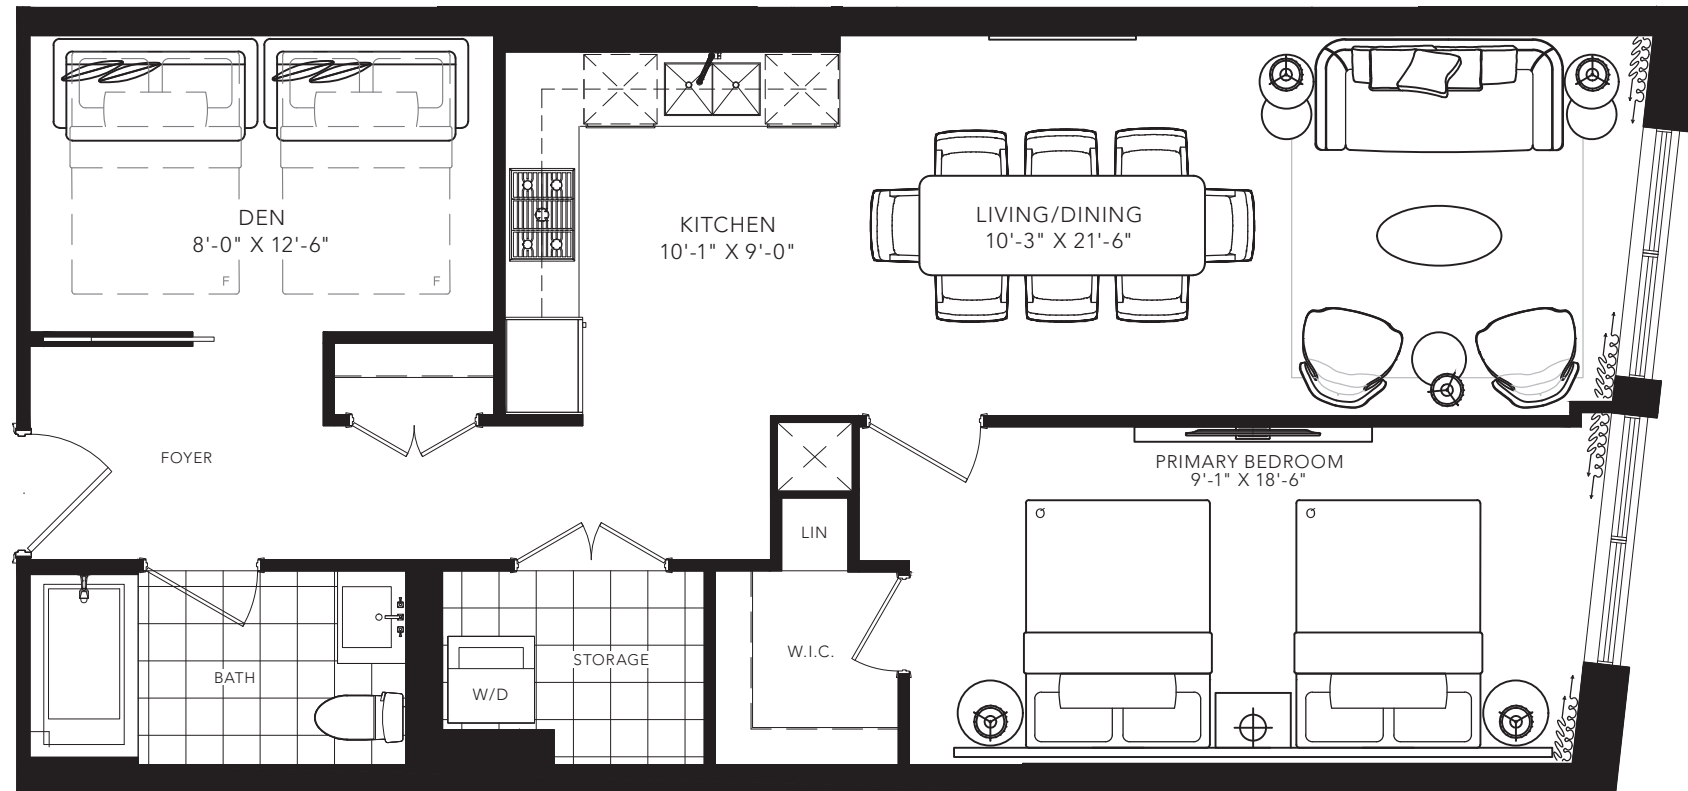

BRIAR HILL

1 BEDROOM + DEN

910 SQ.FT.

FLOOR 2

FLOOR 3

All areas and stated room dimensions are approximate. Floor area measured in accordance with Tarion requirements. Actual living area will vary from floor area stated. Furniture not included. Plan may be reversed. All illustrations are artist's concept. E. & O.E. September 2021.