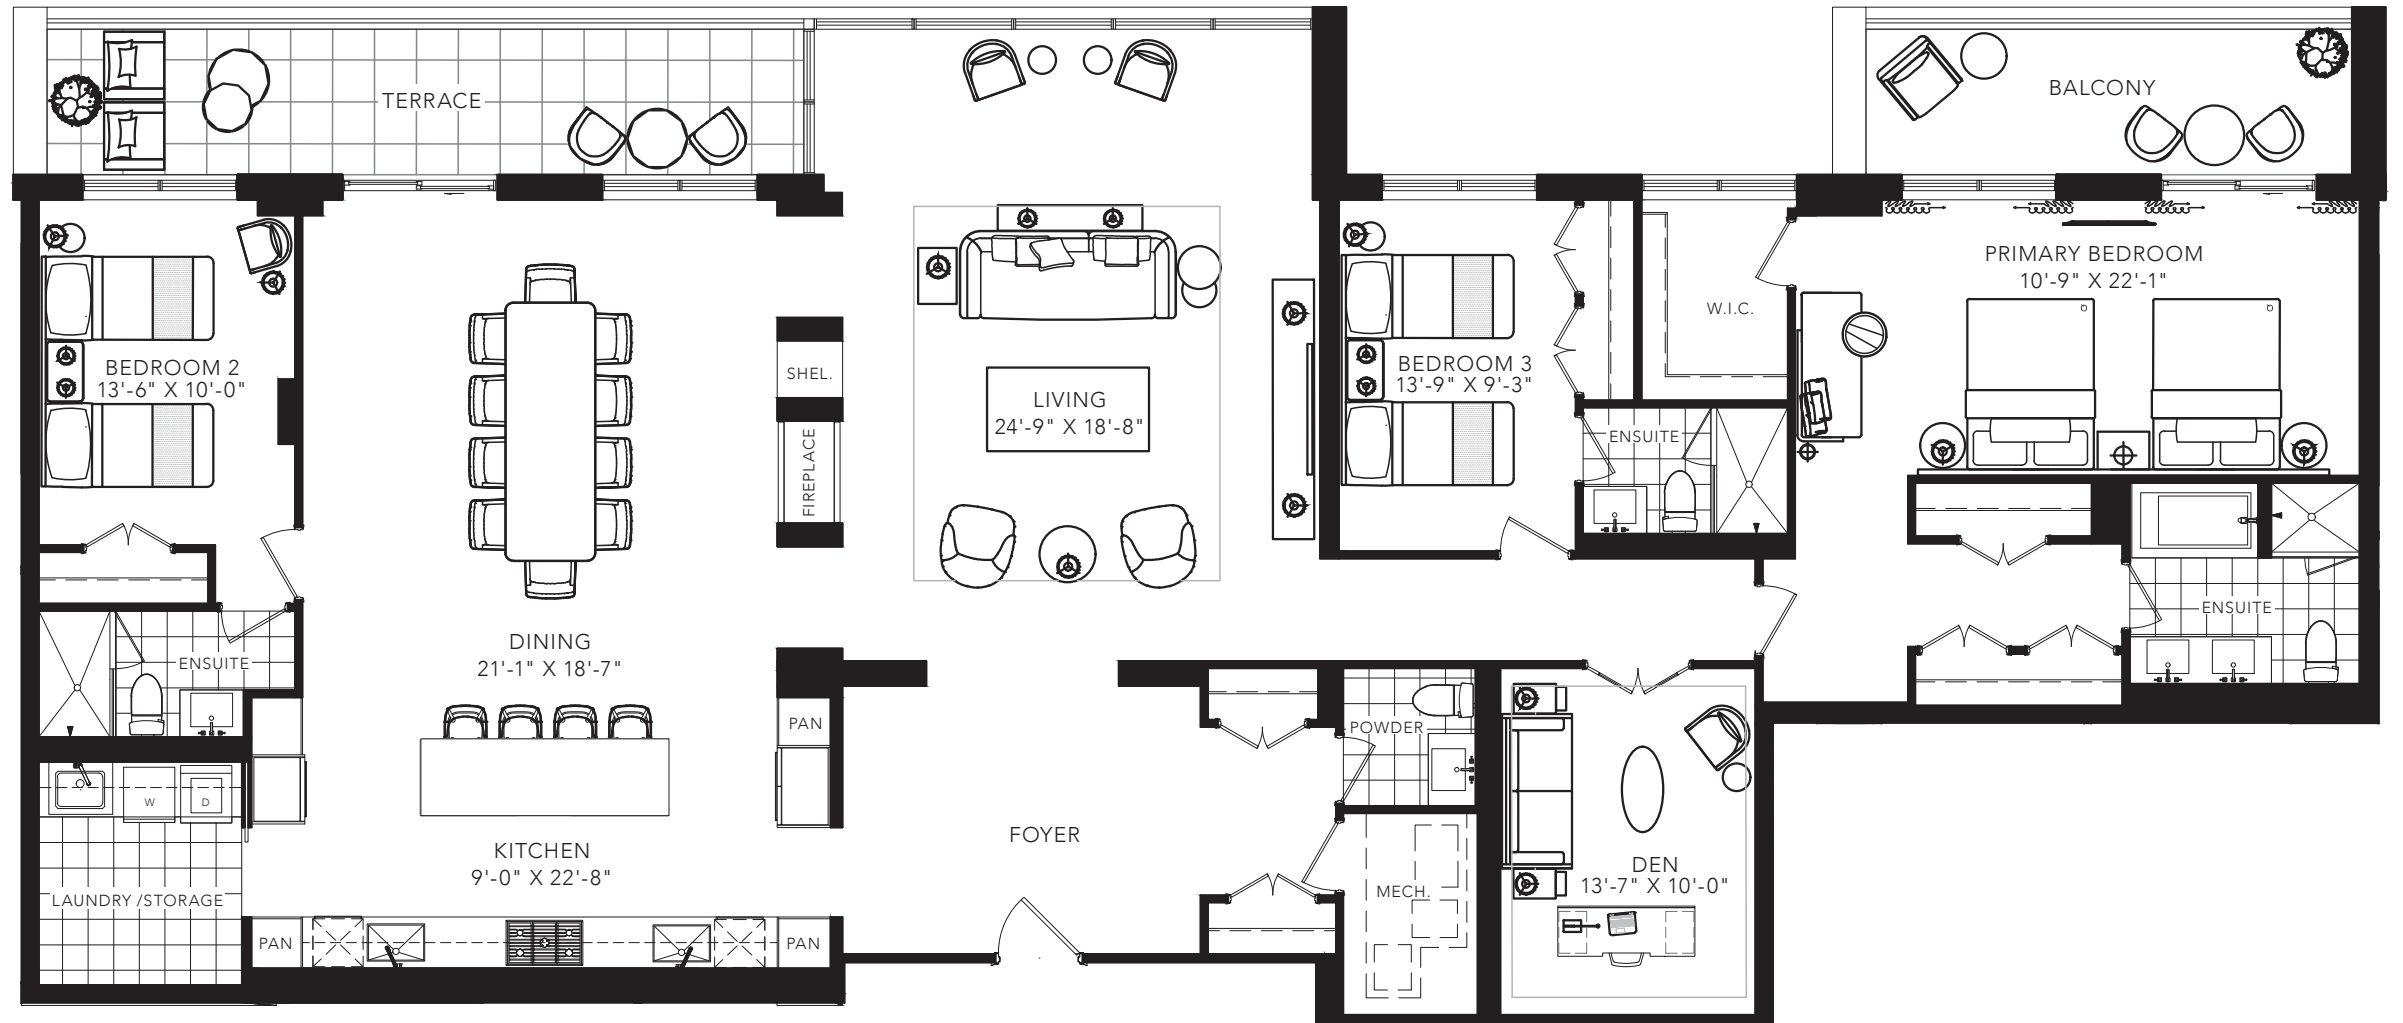

TIMBERLANE 2

3 BEDROOM + DEN
 2802 SQ. FT.

FLOOR 7

All areas and stated room dimensions are approximate. Floor area measured in accordance with Tarion requirements. Actual living area will vary from floor area stated. Furniture not included. Plan may be reversed. All illustrations are artist's concept. E. & O.E. March 2022.