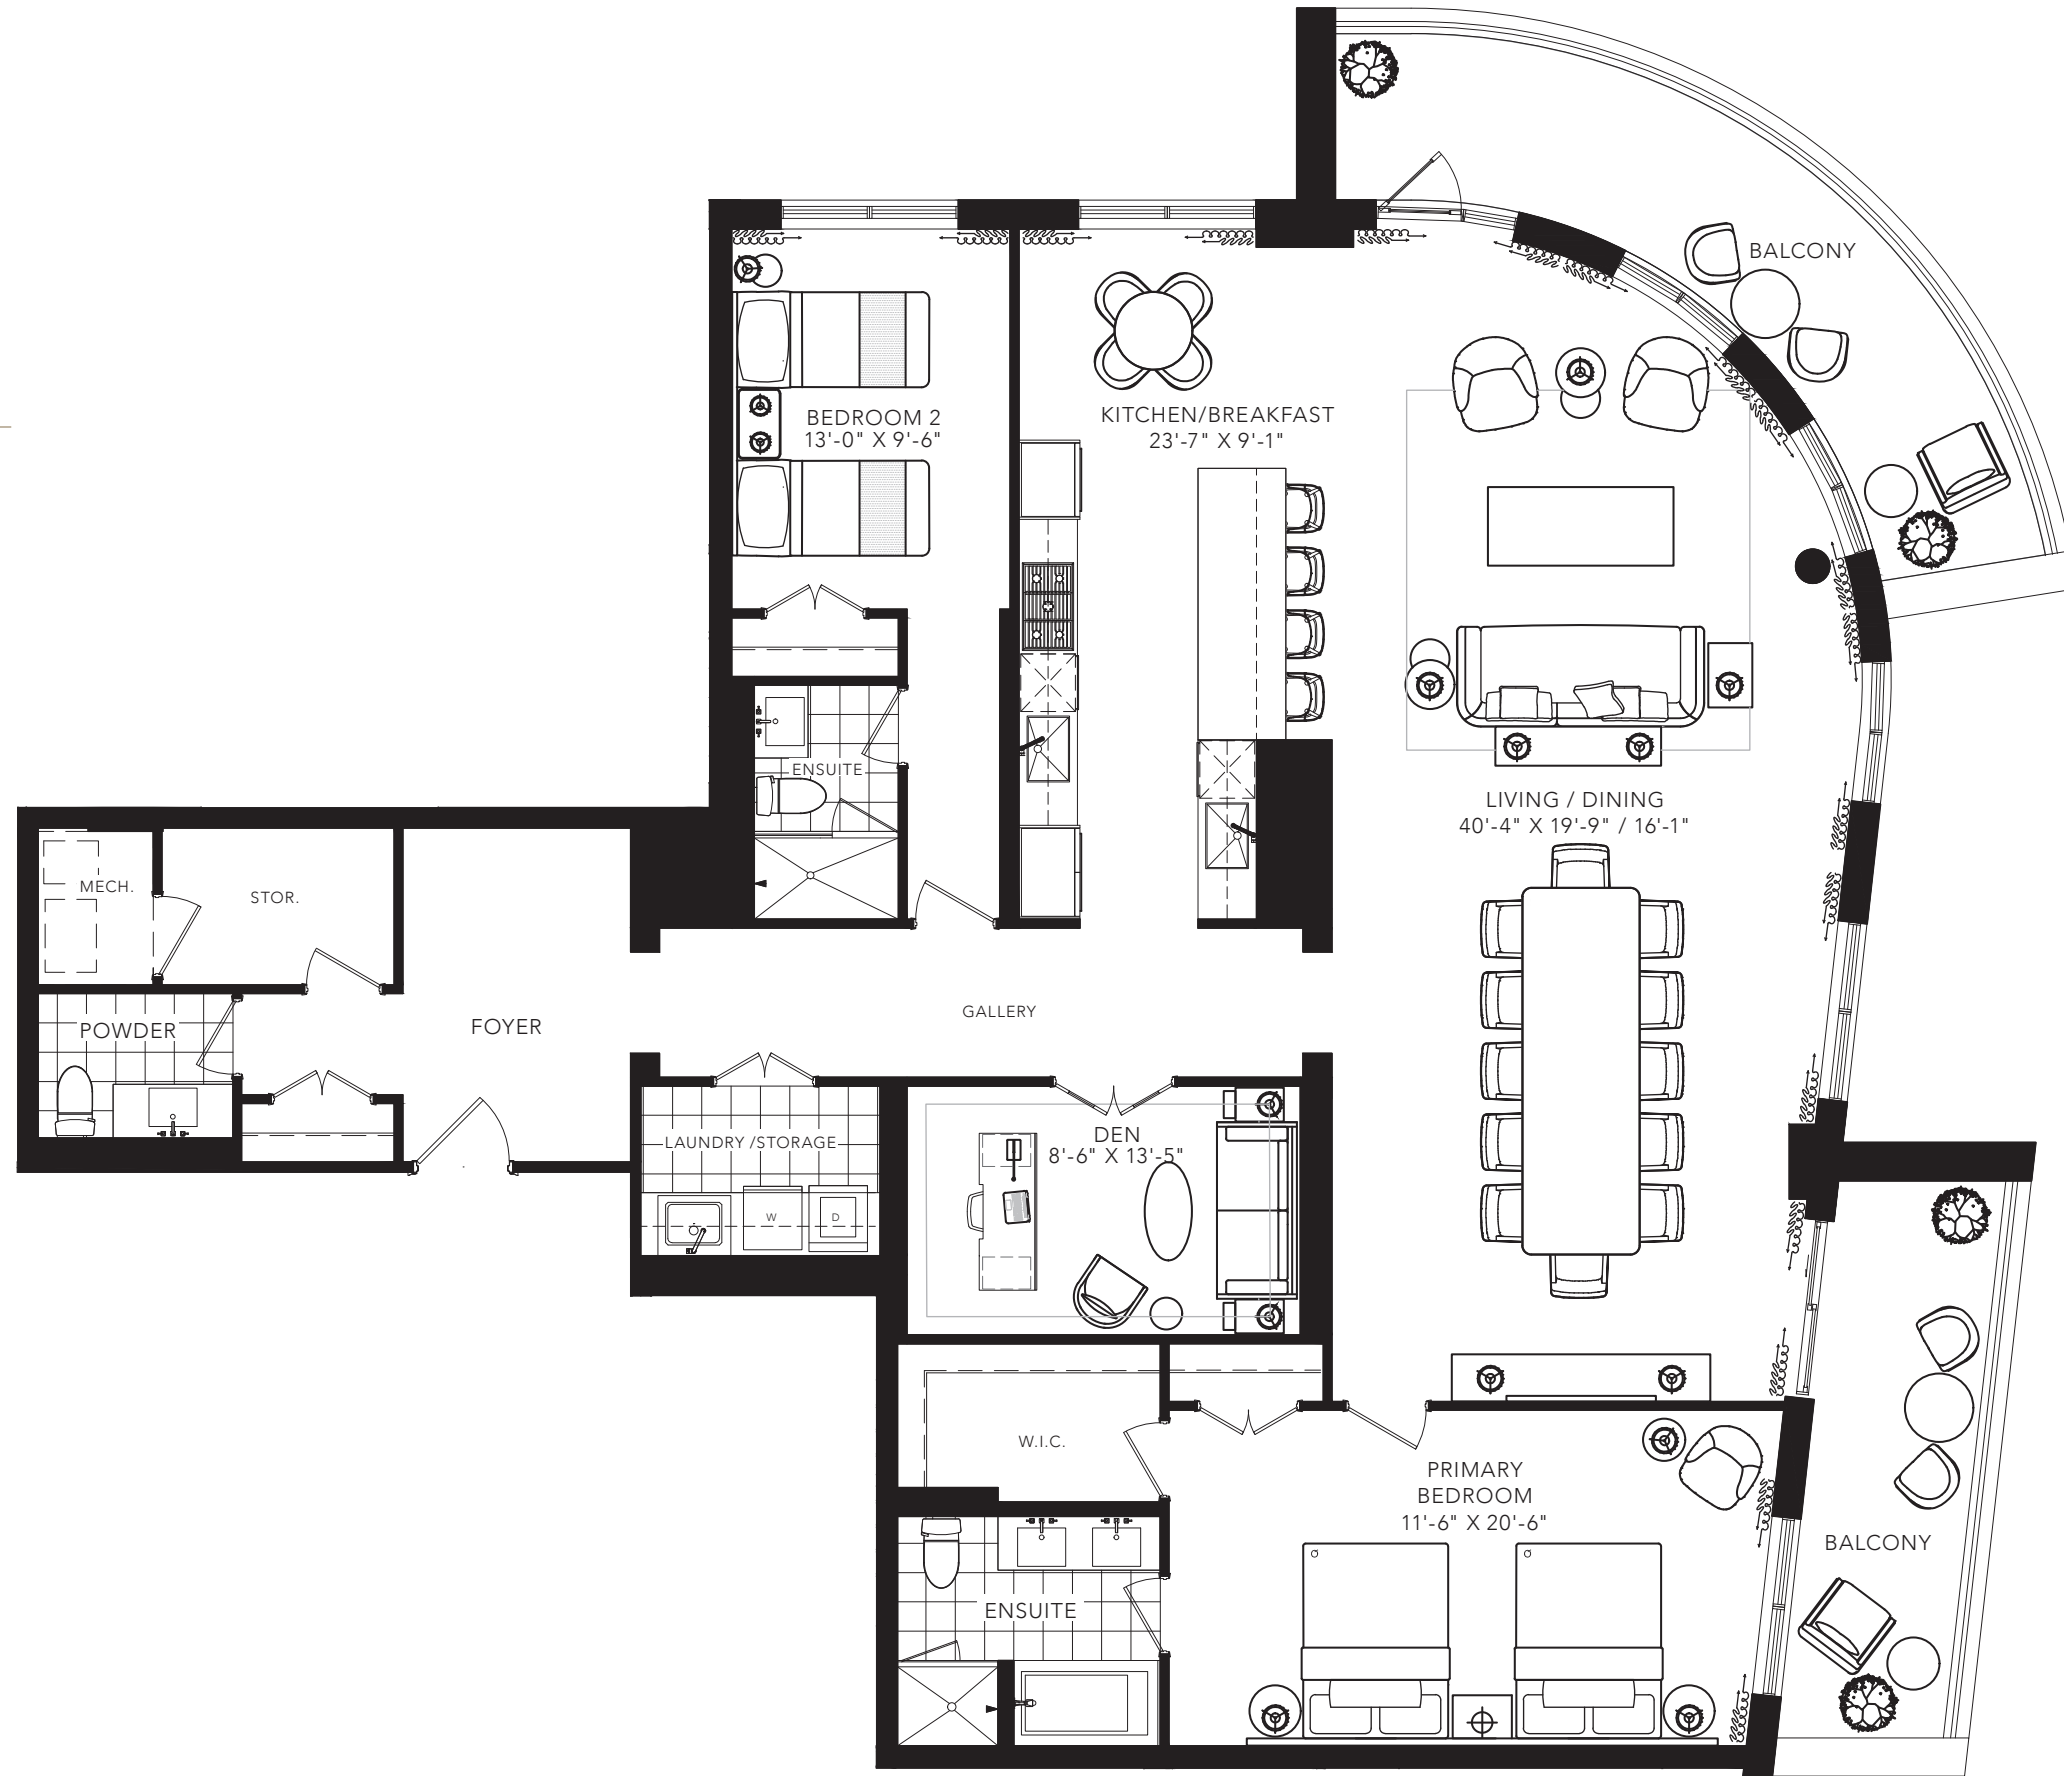

PINEWOOD 2

2 BEDROOM + DEN
 2213 SQ. FT.

FLOOR 7

All areas and stated room dimensions are approximate. Floor area measured in accordance with Tarion requirements. Actual living area will vary from floor area stated. Furniture not included. Plan may be reversed. All illustrations are artist's concept. E. & O.E. March 2022.