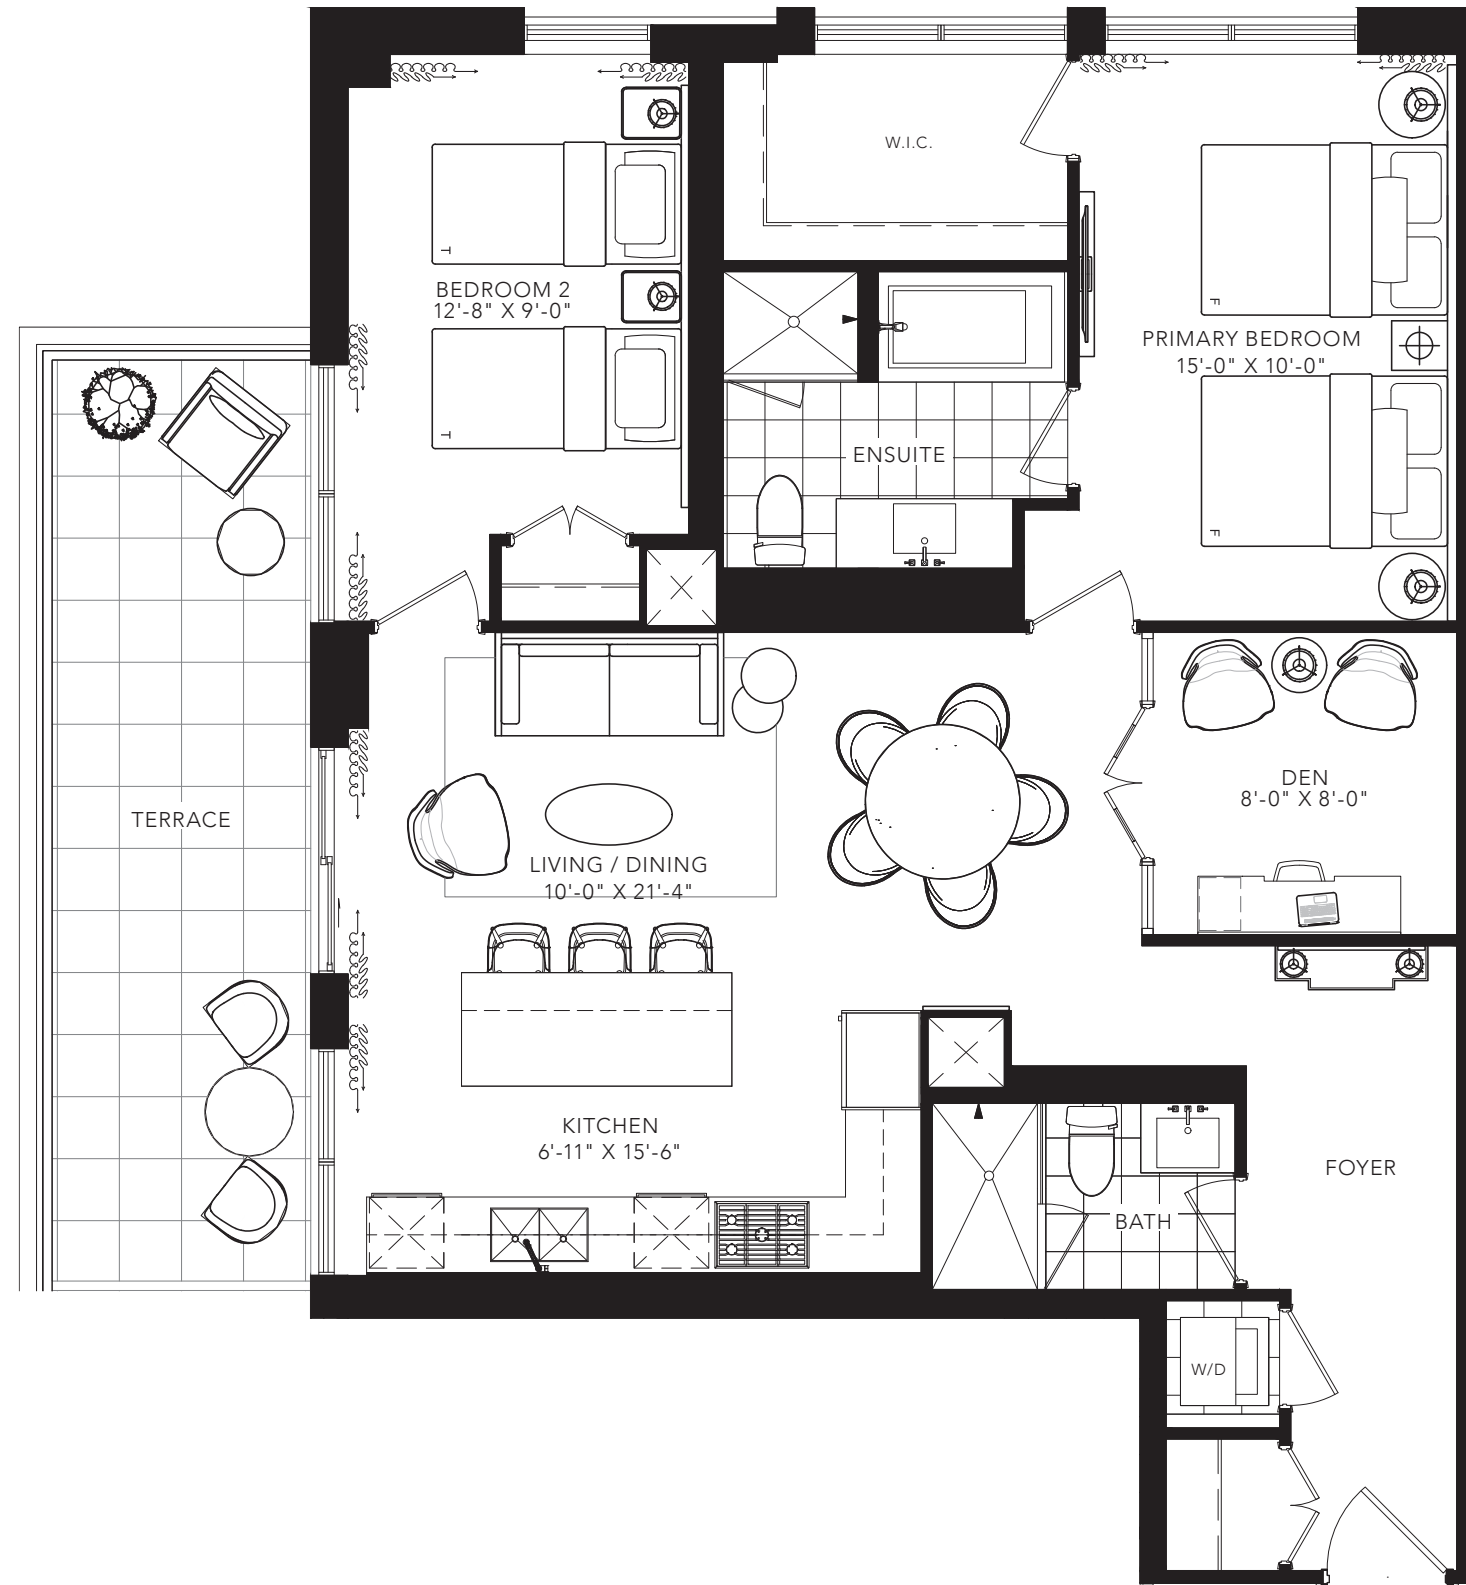

CHERRYWOOD 2

2 BEDROOM + DEN
 1121 SQ. FT.

FLOOR 2

All areas and stated room dimensions are approximate. Floor area measured in accordance with Tarion requirements. Actual living area will vary from floor area stated. Furniture not included. Plan may be reversed. All illustrations are artist's concept. E. & O.E. March 2022.