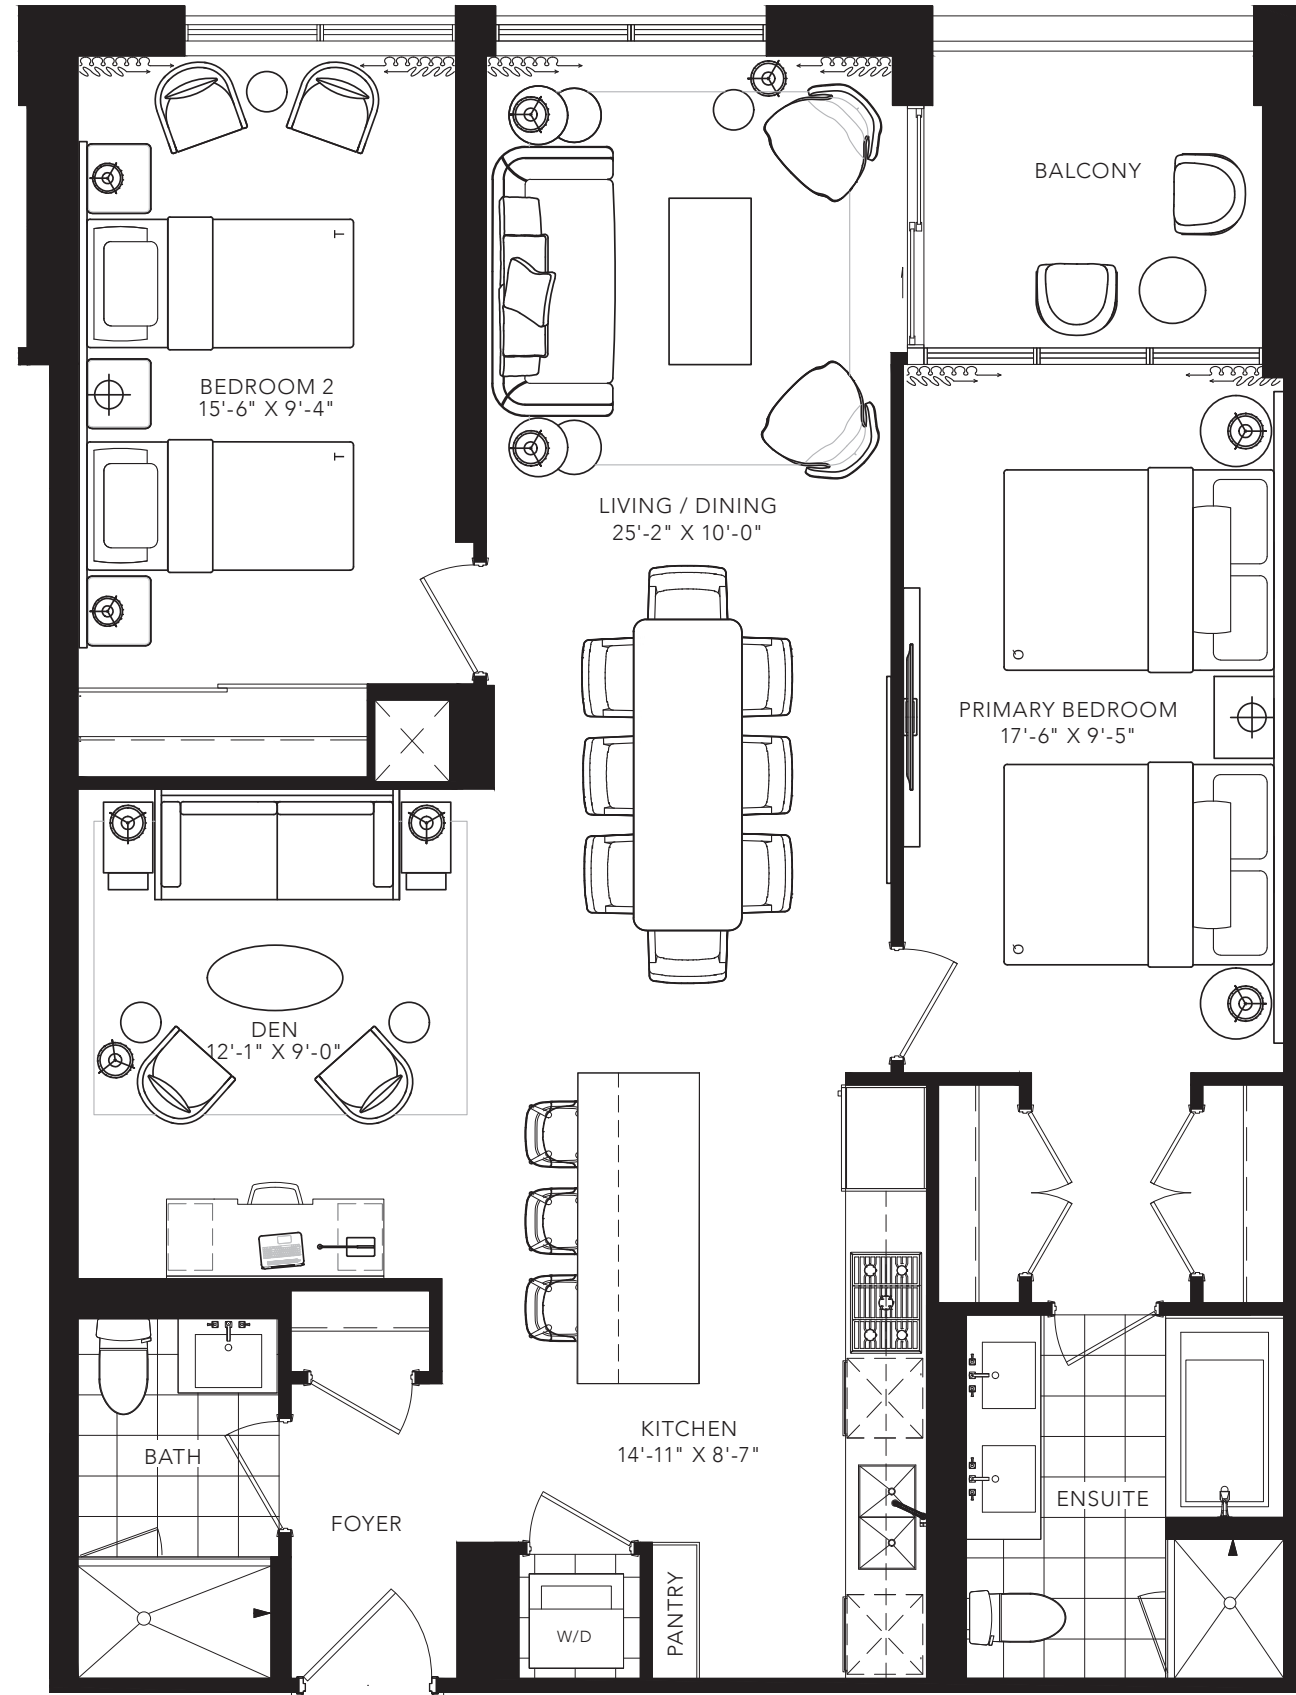

JOICY 2

2 BEDROOM + DEN  
 1201 SQ. FT.

FLOOR 3

All areas and stated room dimensions are approximate. Floor area measured in accordance with Tarion requirements. Actual living area will vary from floor area stated. Furniture not included. Plan may be reversed. All illustrations are artist's concept. E. & O.E. March 2022.