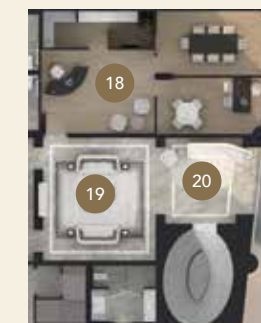

PARKING LEVEL 1

PARKING LEVEL 1 ZOOM

GROUND LEVEL

PARKING LEVEL 1

- 1 Pool Cabanas
- 2 Dry Sauna
- 3 Steam Sauna
- 4 Treatment Room
- 5 Hot Tub
- 6 Pool
- 7 Lounge
- 8 Change Rooms
- 9 Hotel Entrance
- 10 Hotel Lobby
- 11 South Lobby Concierge
- 12 Entry Vestibule
- 13 Residence Reception
- 14 Drop Off Entrance
- 15 Residence Back Lobby
- 16 Residence Elevator Lobby
- 17 Meeting Room
- 18 Stairs to Above