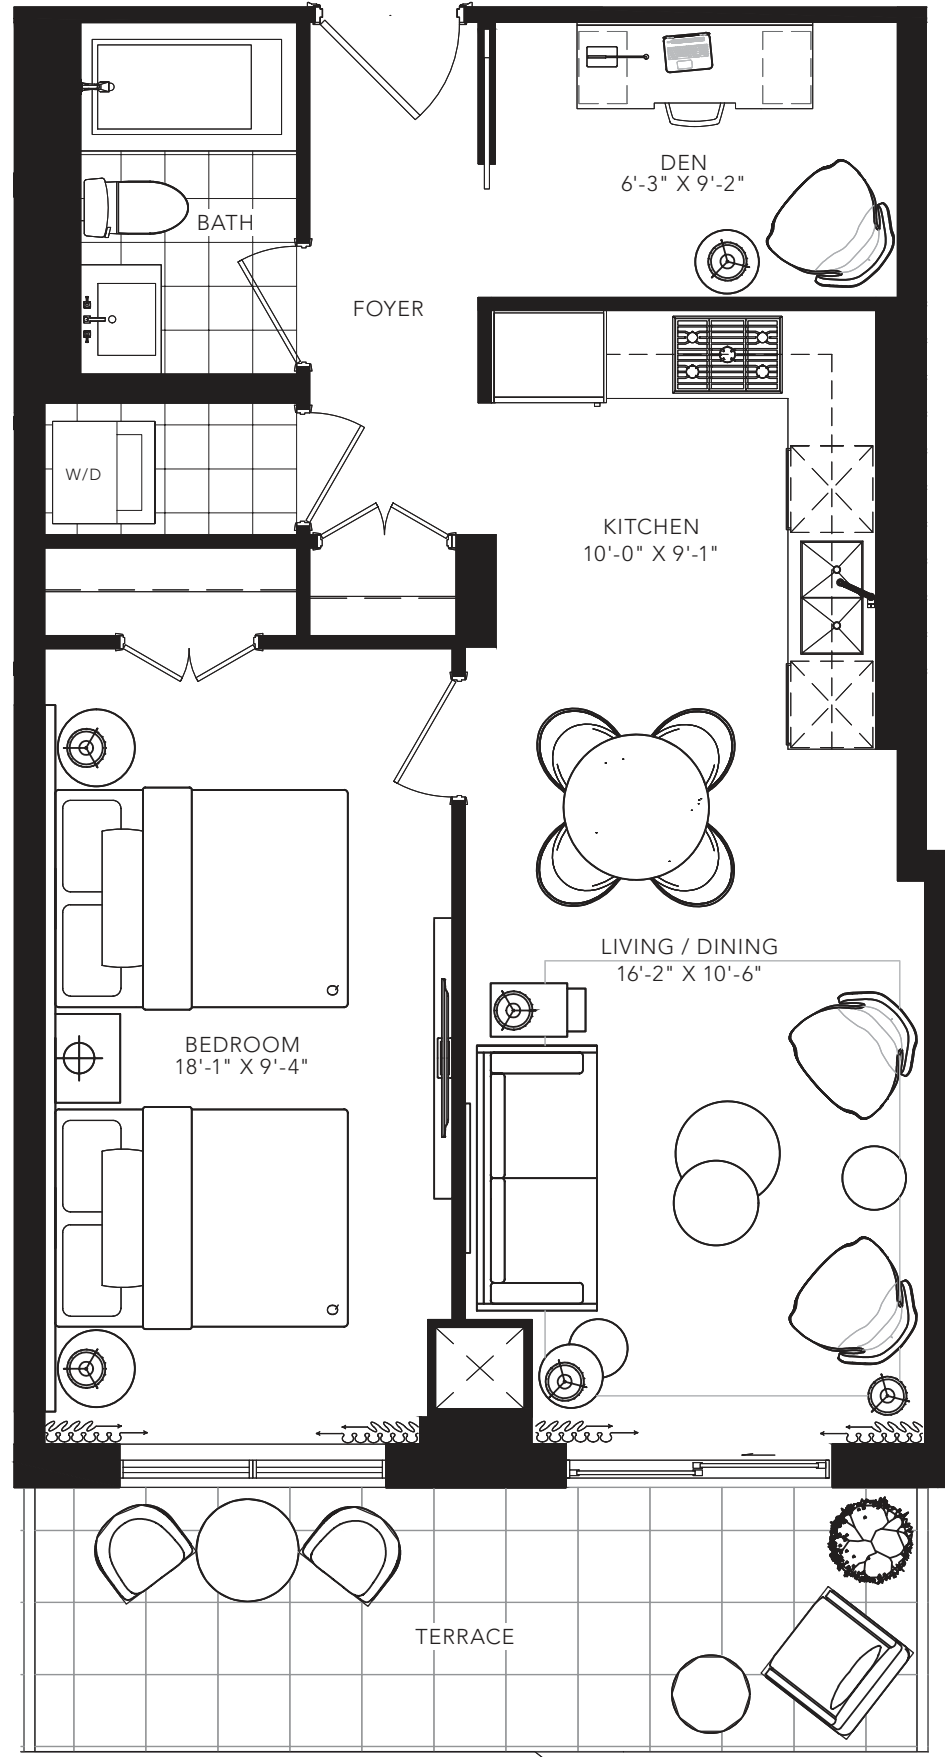

ALBANY

1 BEDROOM + DEN
 693 SQ.FT.

FLOOR 2

All areas and stated room dimensions are approximate. Floor area measured in accordance with Tarion requirements. Actual living area will vary from floor area stated. Furniture not included. Plan may be reversed. All illustrations are artist's concept. E. & O.E. September 2020.