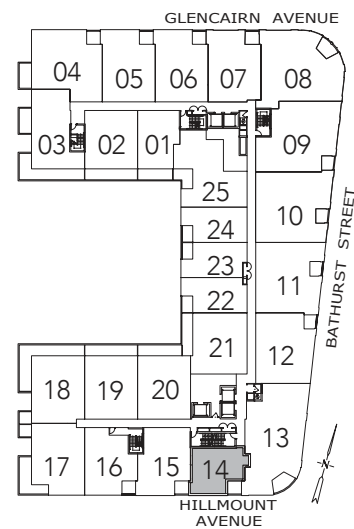

ALCINA

1 BEDROOM + FLEX
838 SQ.FT.

All areas and stated room dimensions are approximate. Floor area measured in accordance with Tarion requirements. Actual living area will vary from floor area stated. Furniture not included. Plan may be reversed. All illustrations are artist's concept. E. & O.E. September 2020.