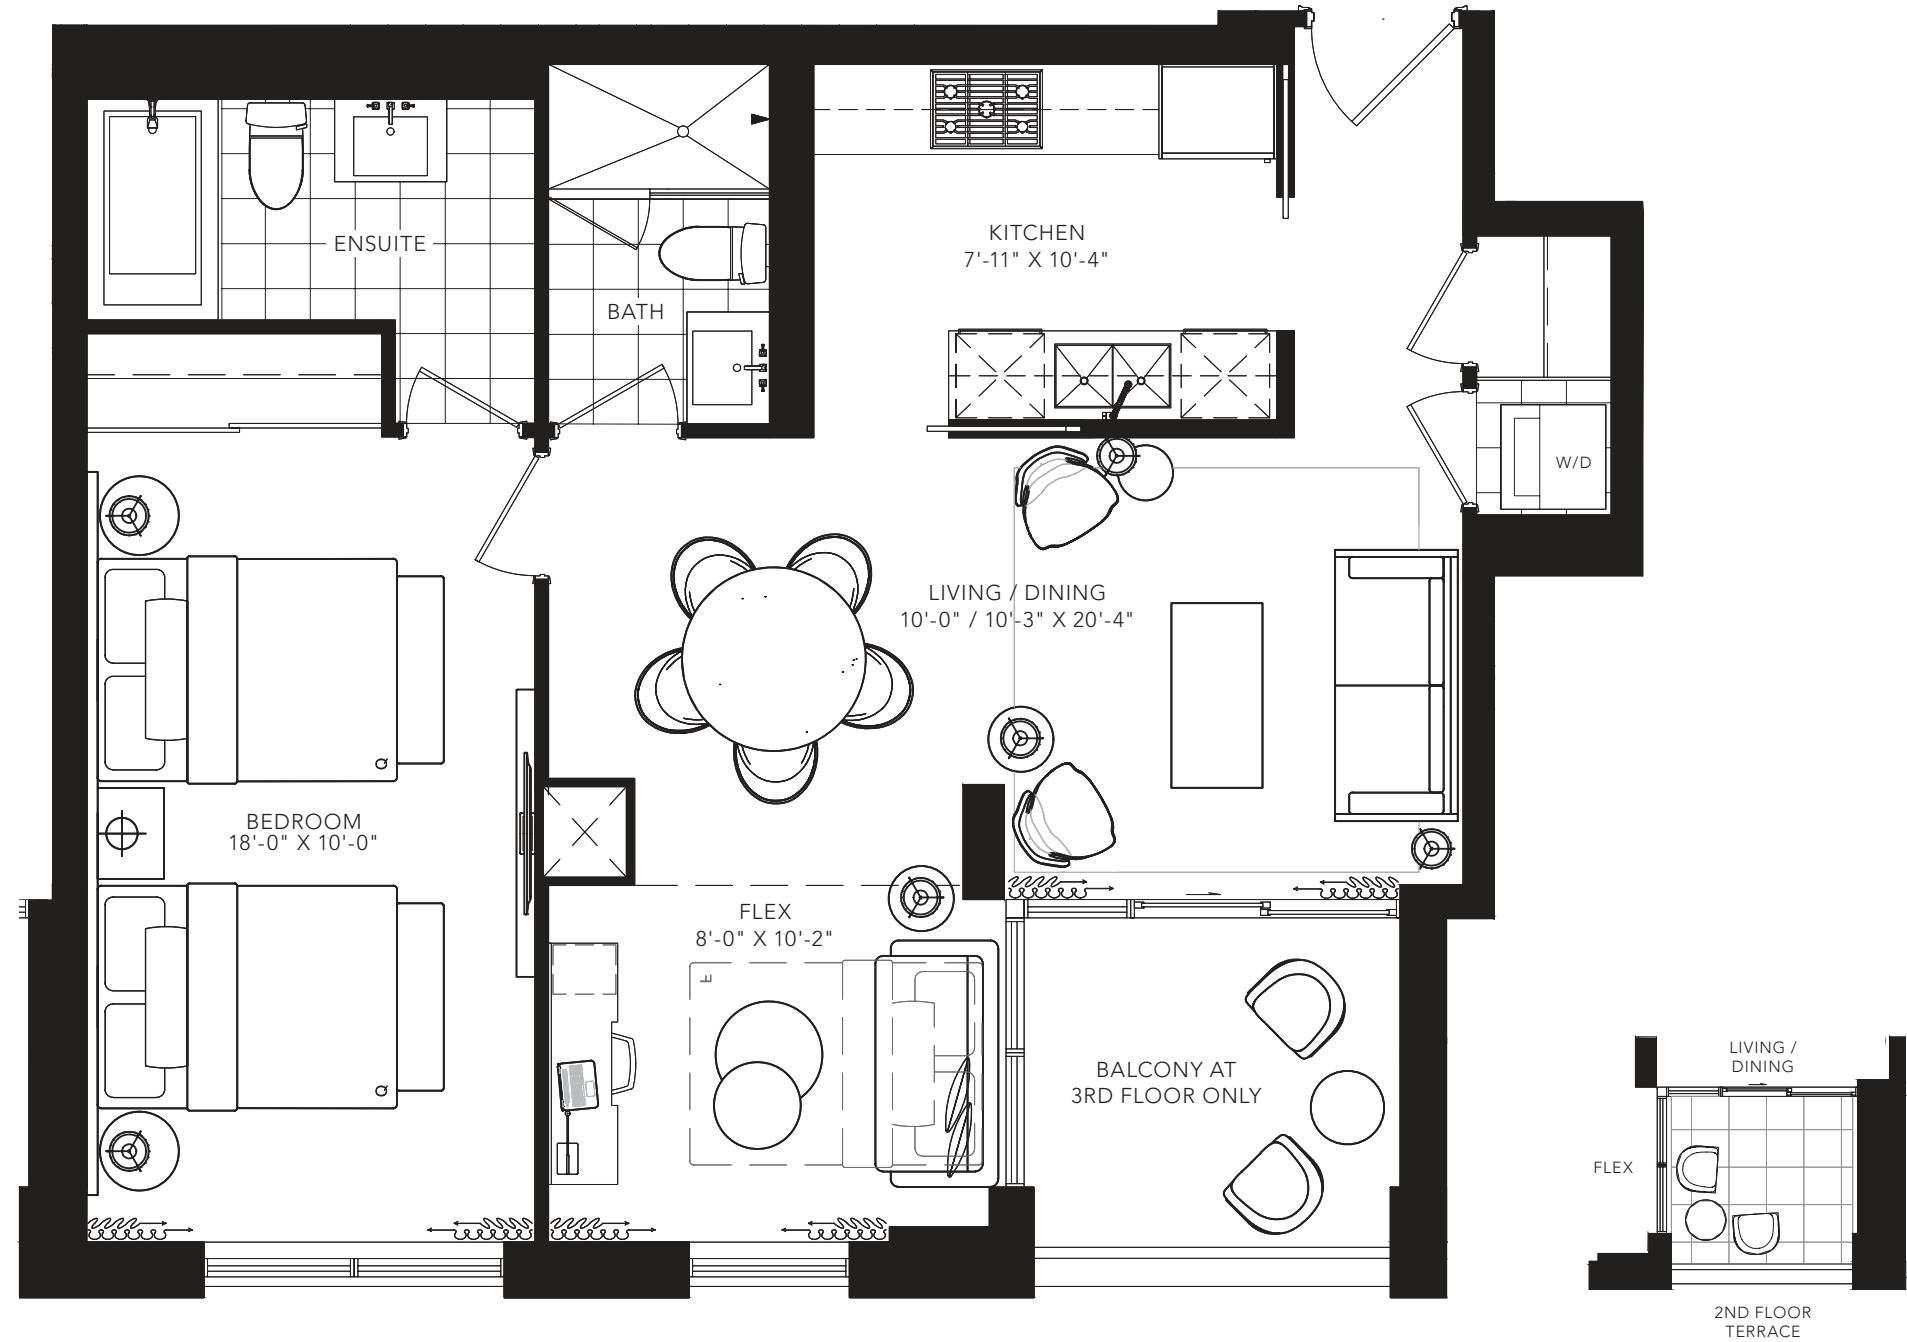

ALCINA

1 BEDROOM + FLEX
838 SQ.FT.

All areas and stated room dimensions are approximate. Floor area measured in accordance with Tarion requirements. Actual living area will vary from floor area stated. Furniture not included. Plan may be reversed. All illustrations are artist's concept. E. & O.E. September 2020.