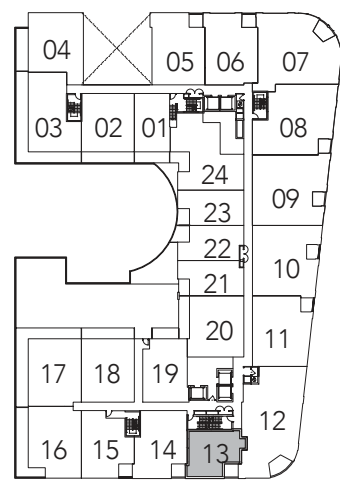

ALCINA

1 BEDROOM + FLEX
838 SQ.FT.

All areas and stated room dimensions are approximate. Floor area measured in accordance with Tarion requirements. Actual living area will vary from floor area stated. Furniture not included. Plan may be reversed. All illustrations are artist's concept. E. & O.E. September 2020.