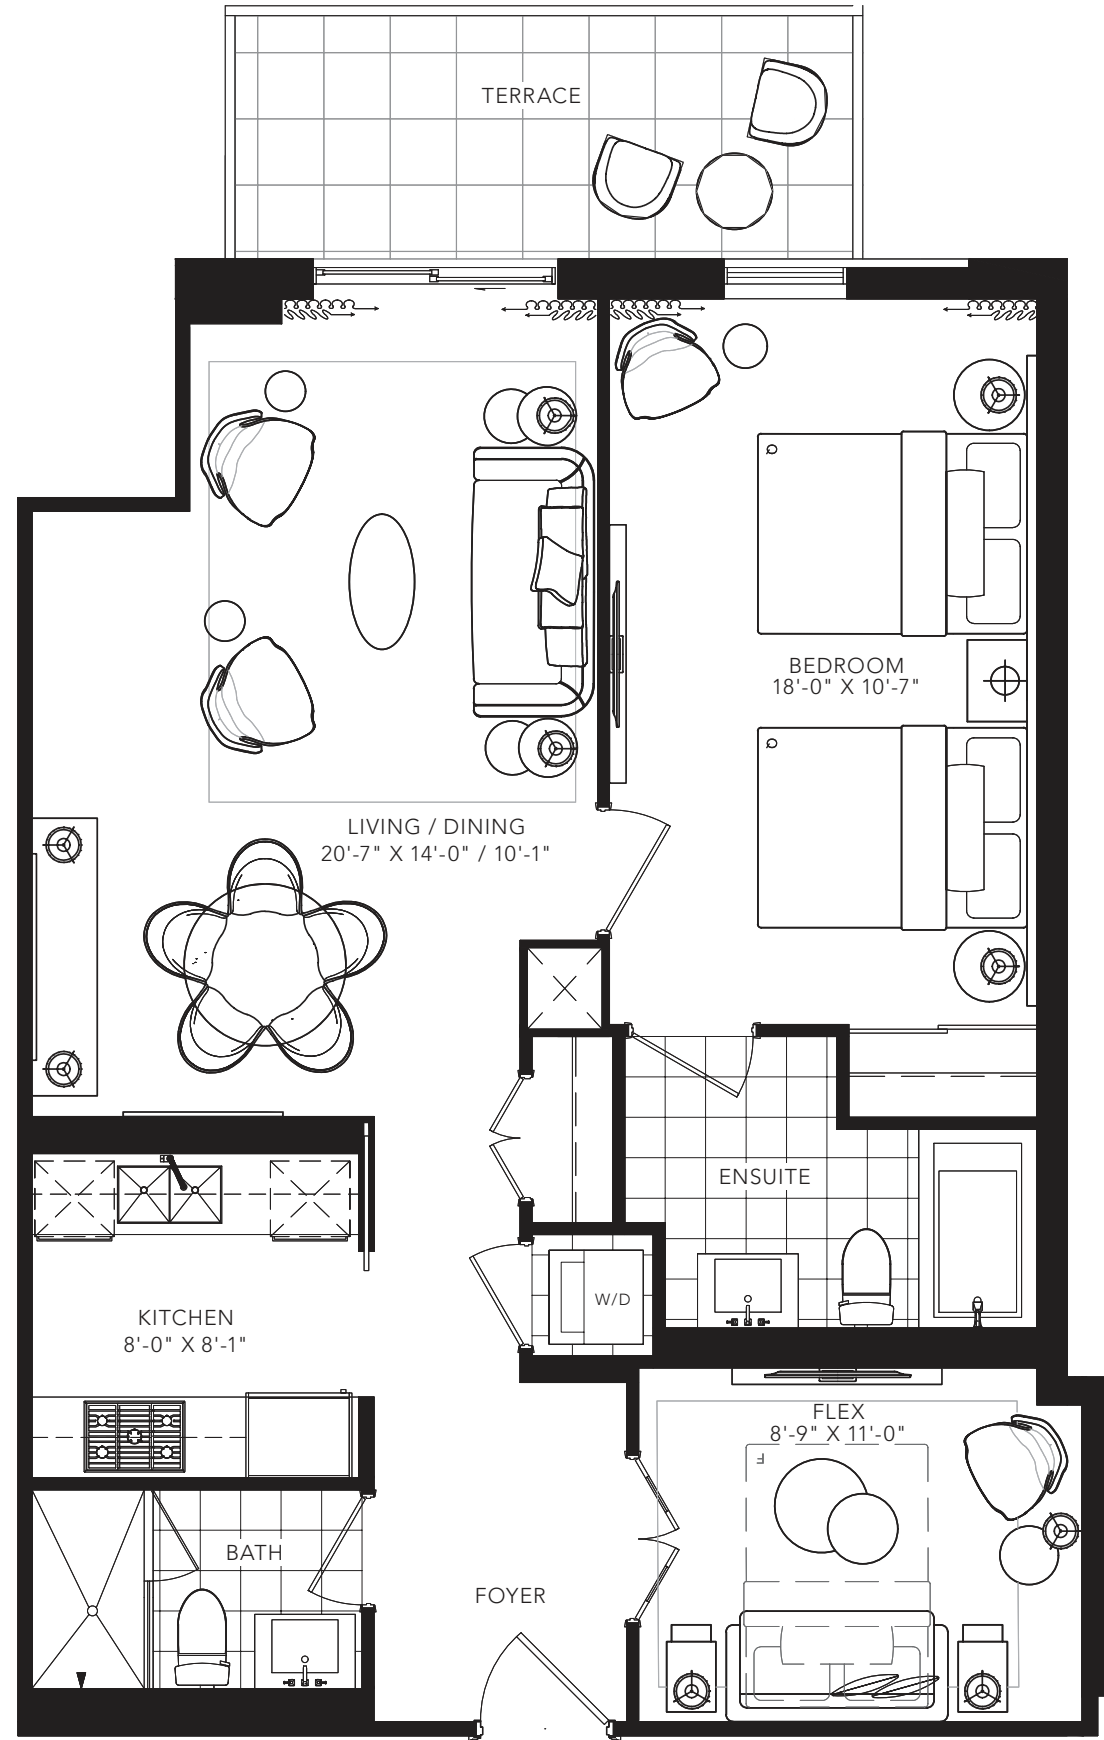

ALLARD

1 BEDROOM + FLEX  
 932 SQ.FT.

FLOOR 2

All areas and stated room dimensions are approximate. Floor area measured in accordance with Tarion requirements. Actual living area will vary from floor area stated. Furniture not included. Plan may be reversed. All illustrations are artist's concept. E. & O.E. September 2020.