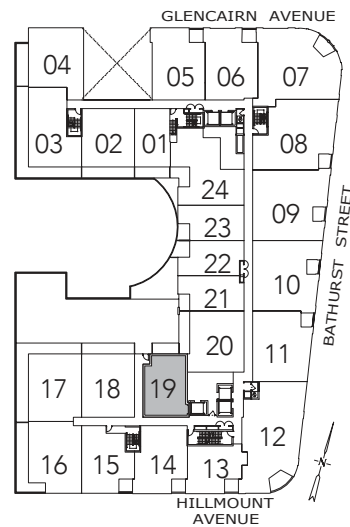

ALLARD

1 BEDROOM + FLEX  
 932 SQ.FT.

FLOOR 2

All areas and stated room dimensions are approximate. Floor area measured in accordance with Tarion requirements. Actual living area will vary from floor area stated. Furniture not included. Plan may be reversed. All illustrations are artist's concept. E. & O.E. September 2020.