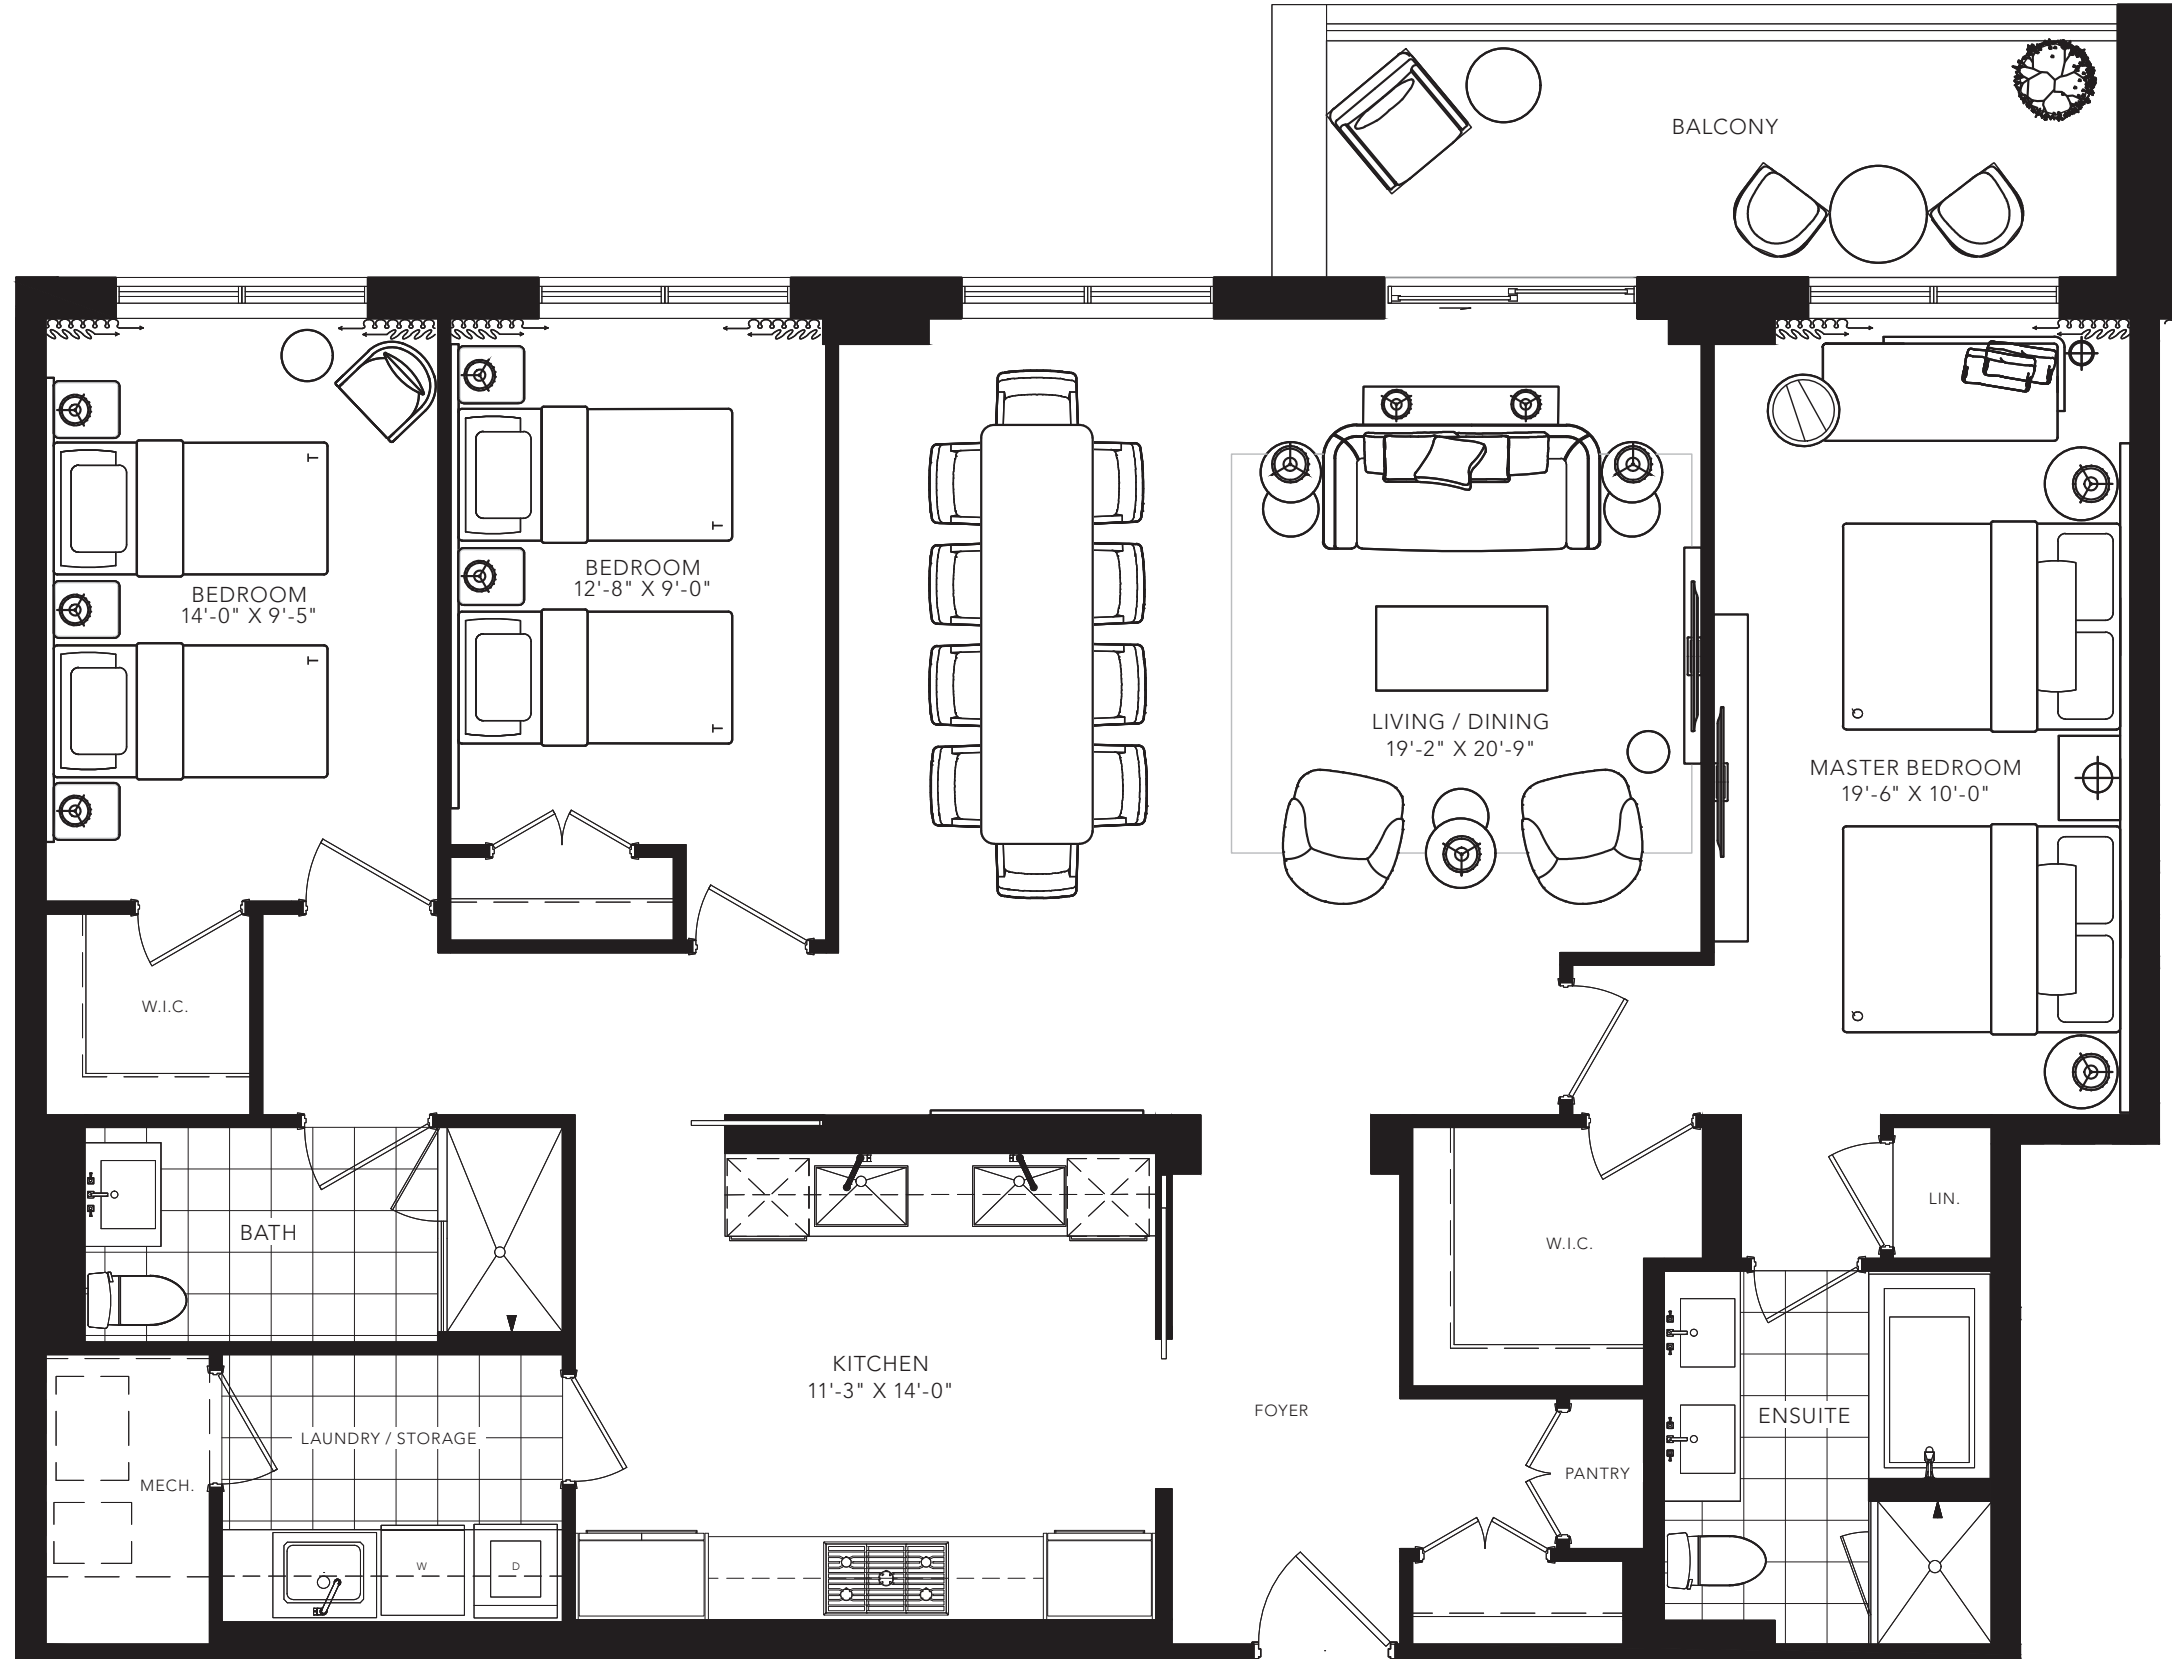

ALNESS

3 BEDROOM
 1646 SQ. FT.

FLOOR 6

All areas and stated room dimensions are approximate. Floor area measured in accordance with Tarion requirements. Actual living area will vary from floor area stated. Furniture not included. Plan may be reversed. All illustrations are artist's concept. E. & O.E. September 23, 2020.