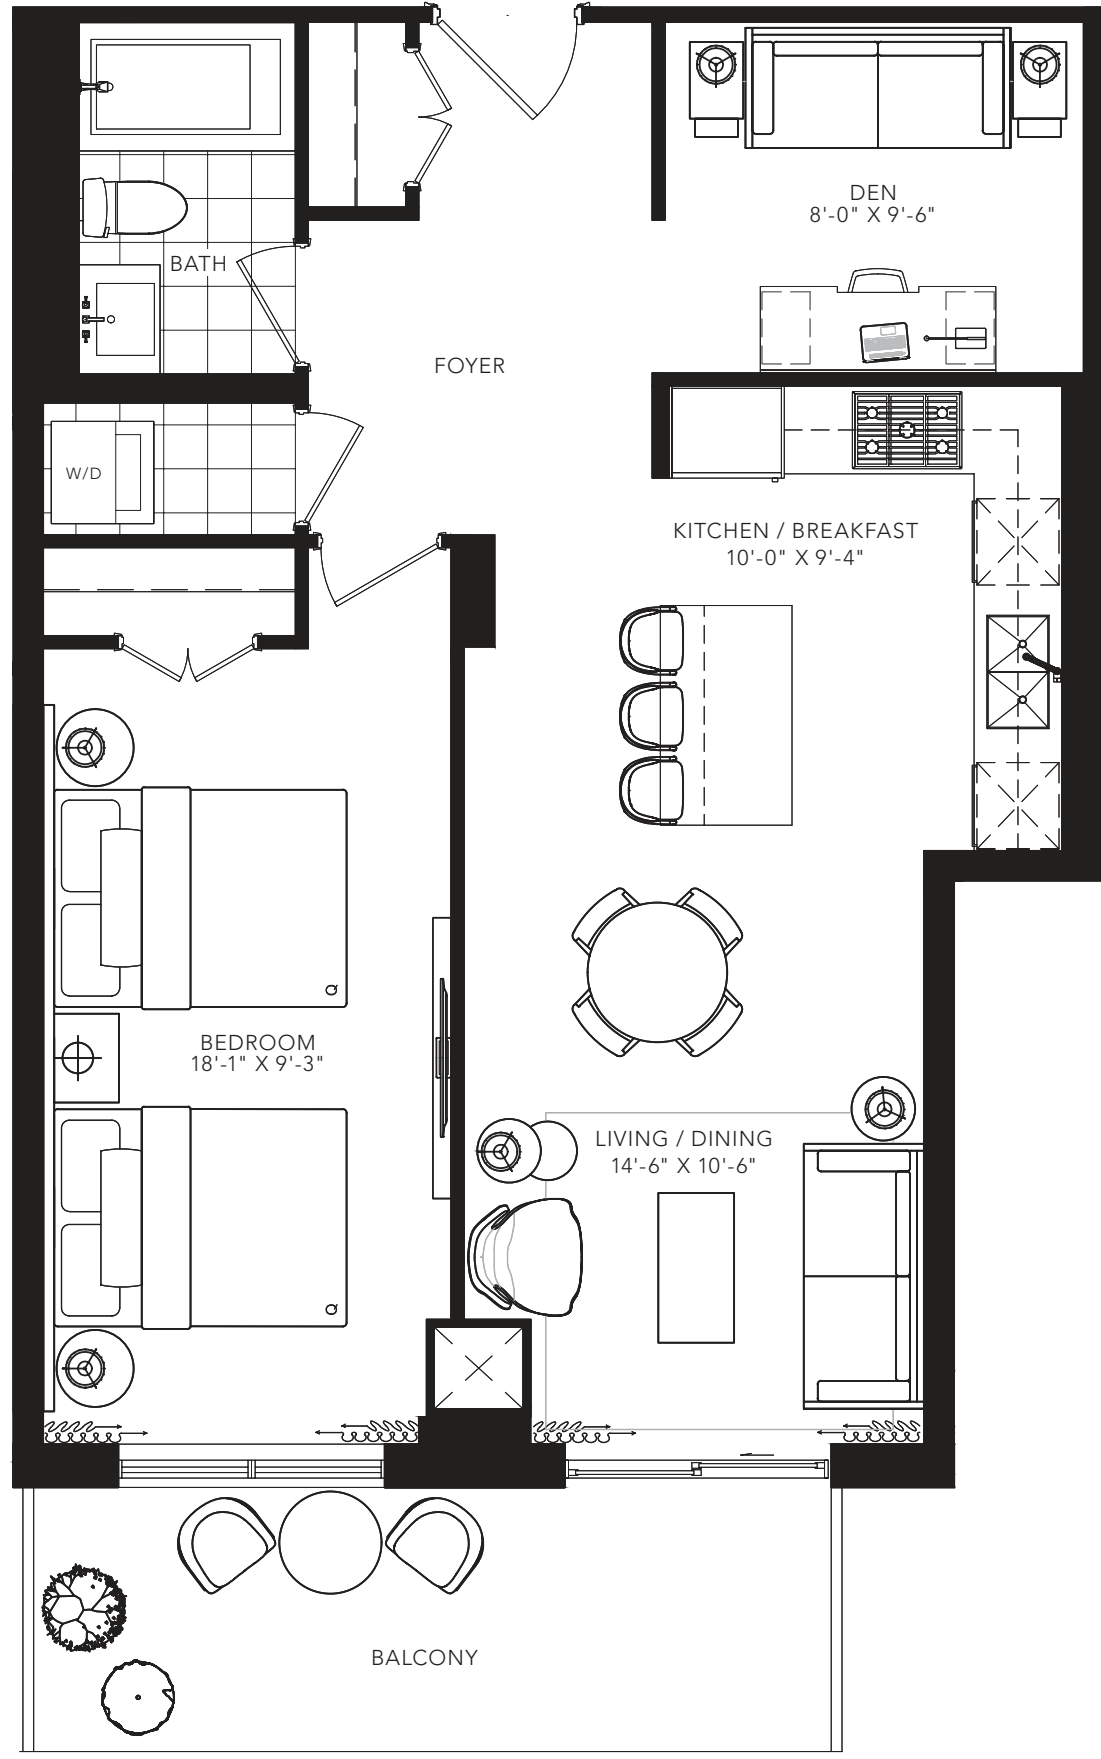

AMEER

1 BEDROOM + DEN  
 775 SQ.FT.

FLOOR 3

All areas and stated room dimensions are approximate. Floor area measured in accordance with Tarion requirements. Actual living area will vary from floor area stated. Furniture not included. Plan may be reversed. All illustrations are artist's concept. E. & O.E. September 2020.