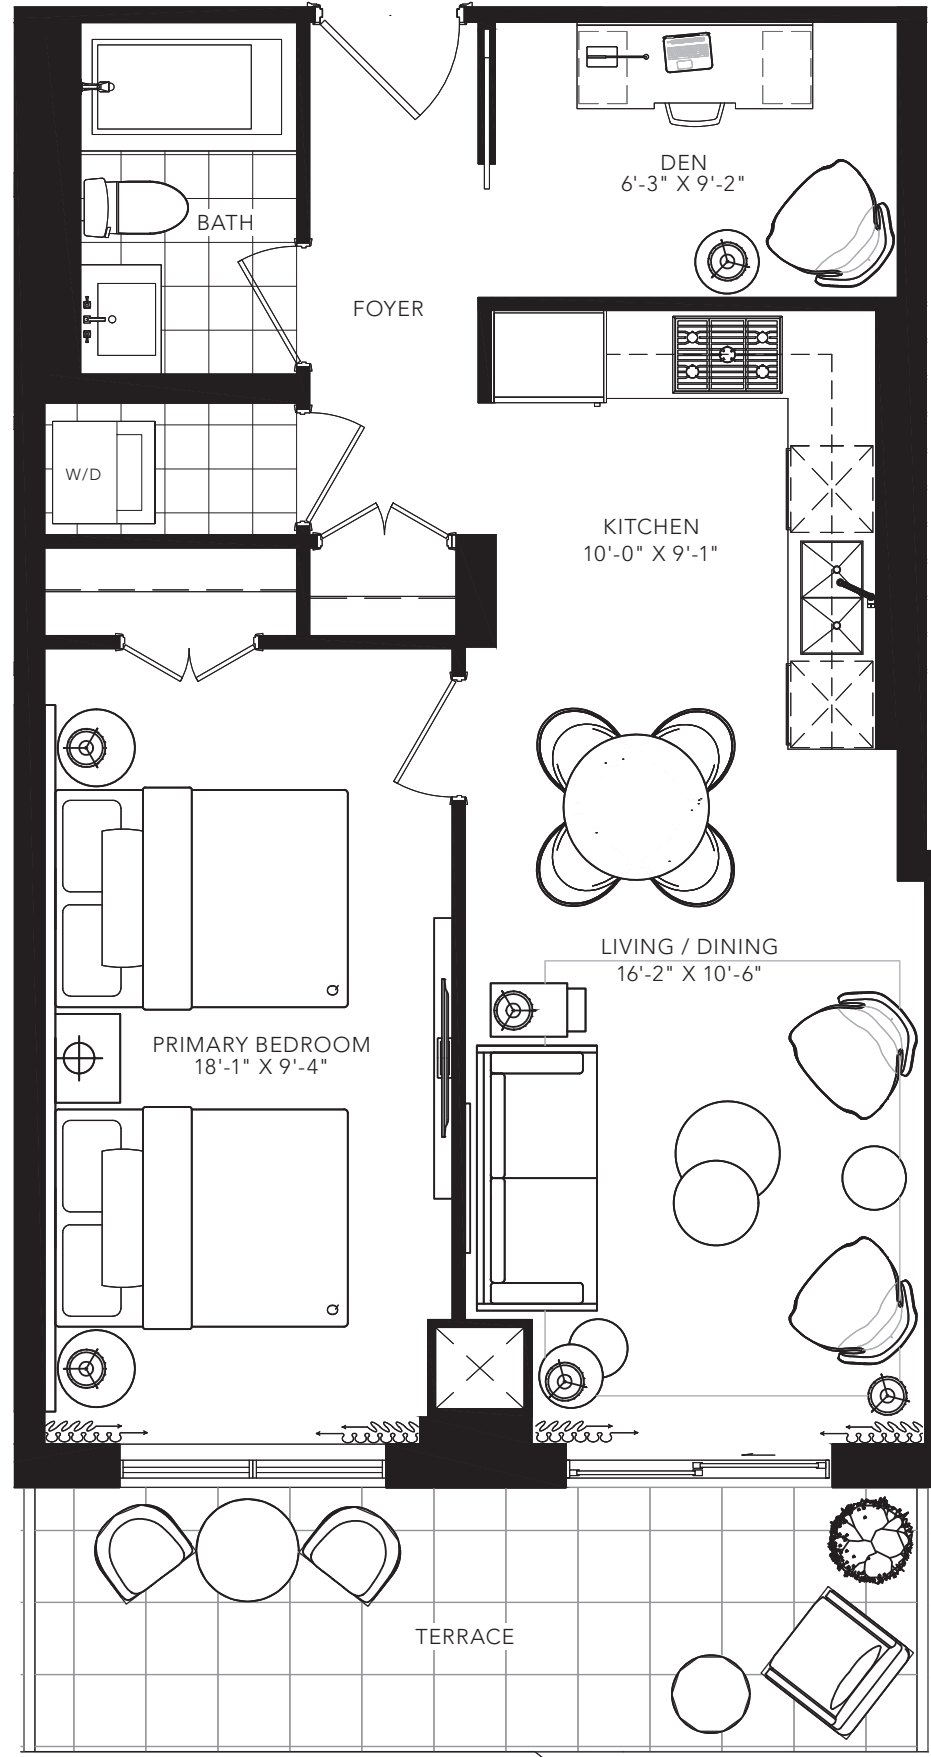

ALBANY

1 BEDROOM + DEN
693 SQ.FT.

FLOOR 2

All areas and stated room dimensions are approximate. Floor area measured in accordance with Tarion requirements. Actual living area will vary from floor area stated. Furniture not included. Plan may be reversed. All illustrations are artist's concept. E. & O.E. May 2021.