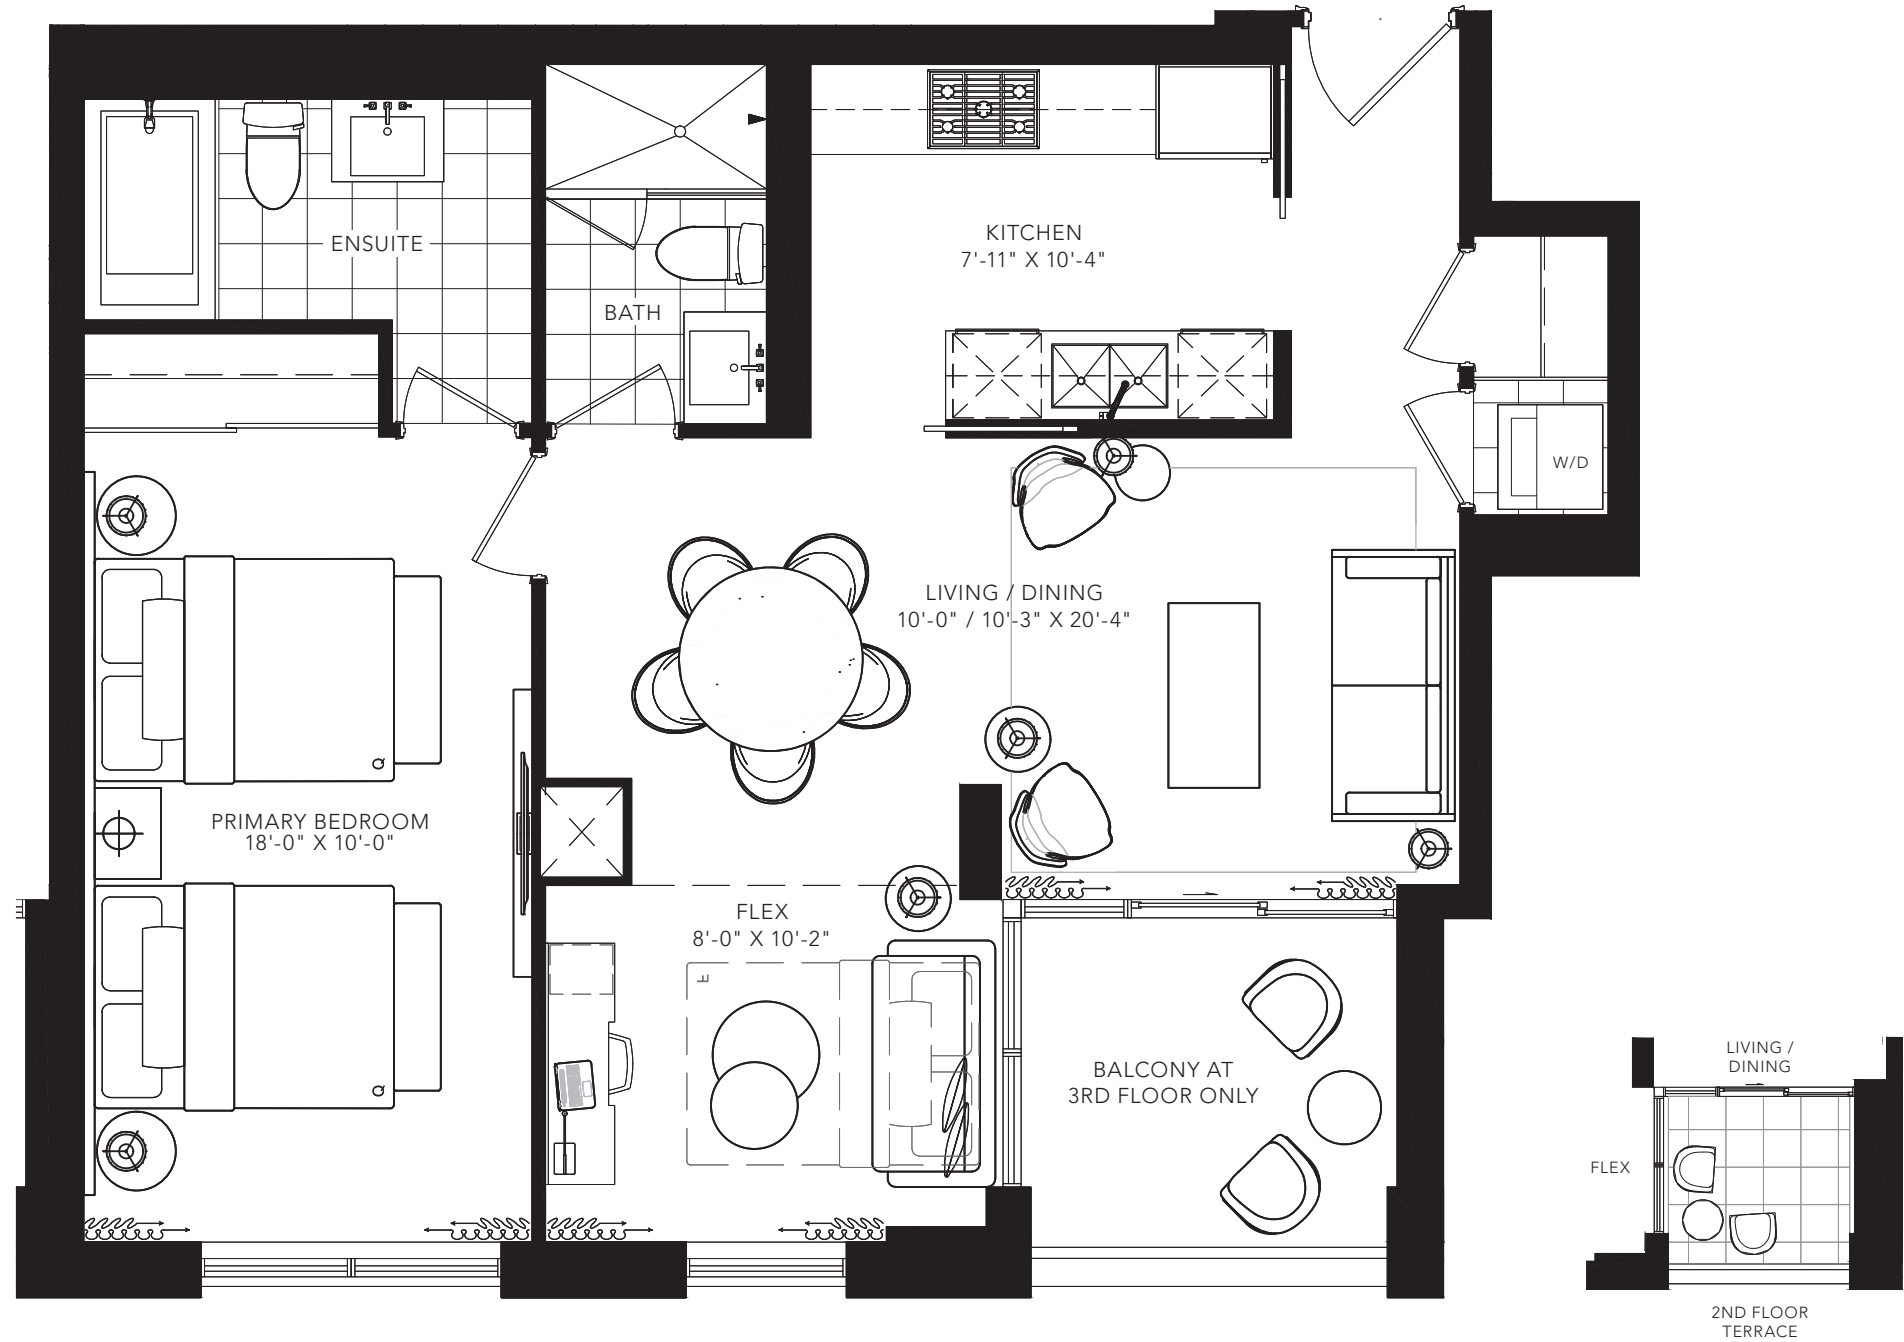

ALCINA

1 BEDROOM + FLEX  
 838 SQ.FT.

FLOOR 2

FLOOR 3

All areas and stated room dimensions are approximate. Floor area measured in accordance with Tarion requirements. Actual living area will vary from floor area stated. Furniture not included. Plan may be reversed. All illustrations are artist's concept. E. & O.E. May 2021.