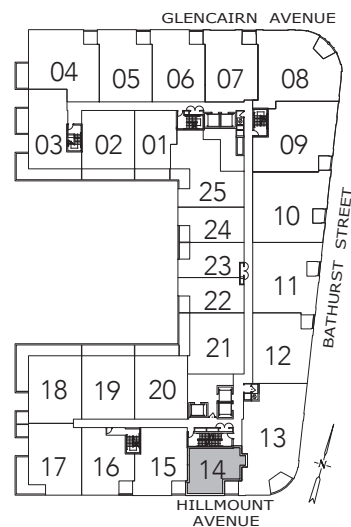

ALCINA

1 BEDROOM + FLEX  
 838 SQ.FT.

FLOOR 2

FLOOR 3

All areas and stated room dimensions are approximate. Floor area measured in accordance with Tarion requirements. Actual living area will vary from floor area stated. Furniture not included. Plan may be reversed. All illustrations are artist's concept. E. & O.E. May 2021.