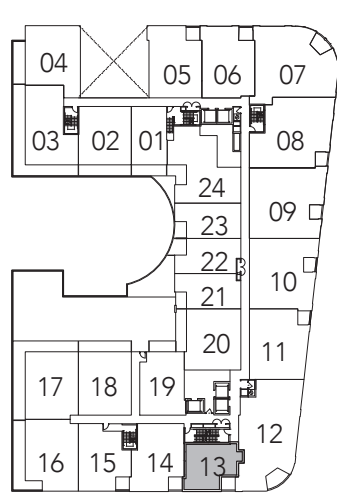

ALCINA

1 BEDROOM + FLEX  
 838 SQ.FT.

FLOOR 2

FLOOR 3

All areas and stated room dimensions are approximate. Floor area measured in accordance with Tarion requirements. Actual living area will vary from floor area stated. Furniture not included. Plan may be reversed. All illustrations are artist's concept. E. & O.E. May 2021.