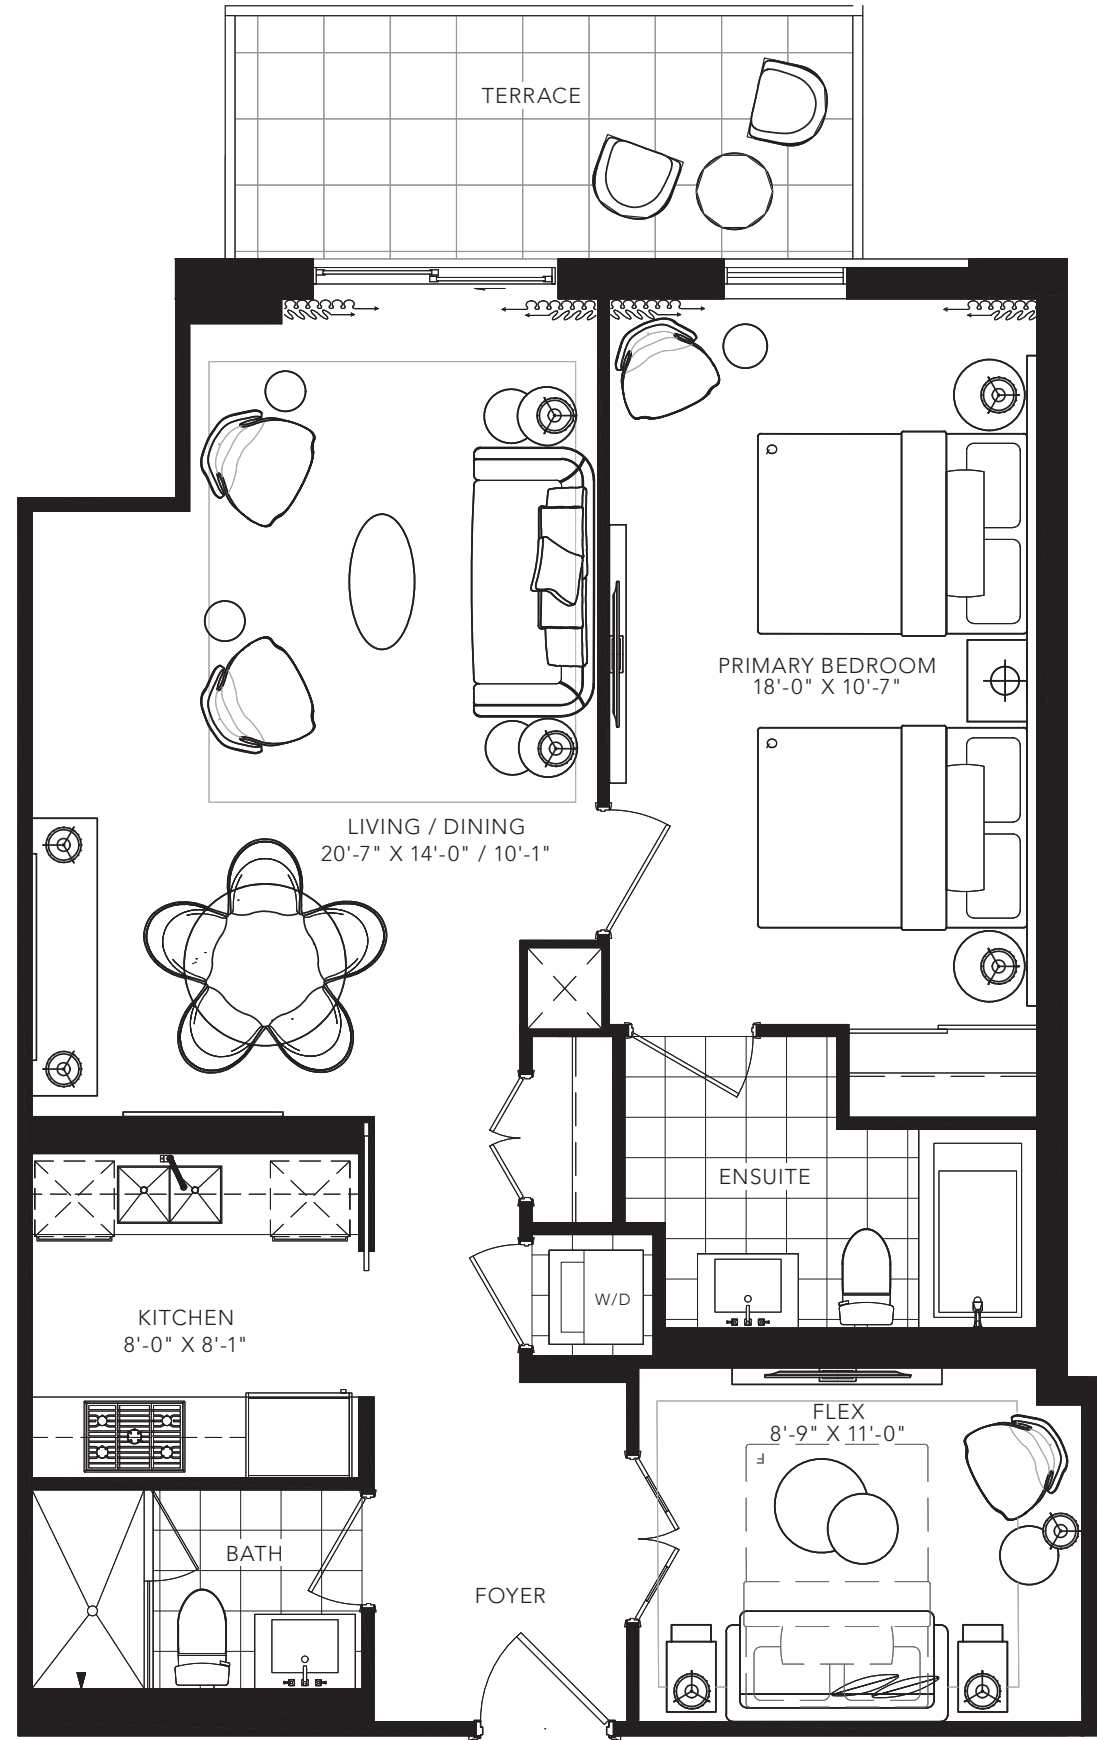

ALLARD

1 BEDROOM + FLEX
 932 SQ.FT.

FLOOR 2

All areas and stated room dimensions are approximate. Floor area measured in accordance with Tarion requirements. Actual living area will vary from floor area stated. Furniture not included. Plan may be reversed. All illustrations are artist's concept. E. & O.E. May 2021.