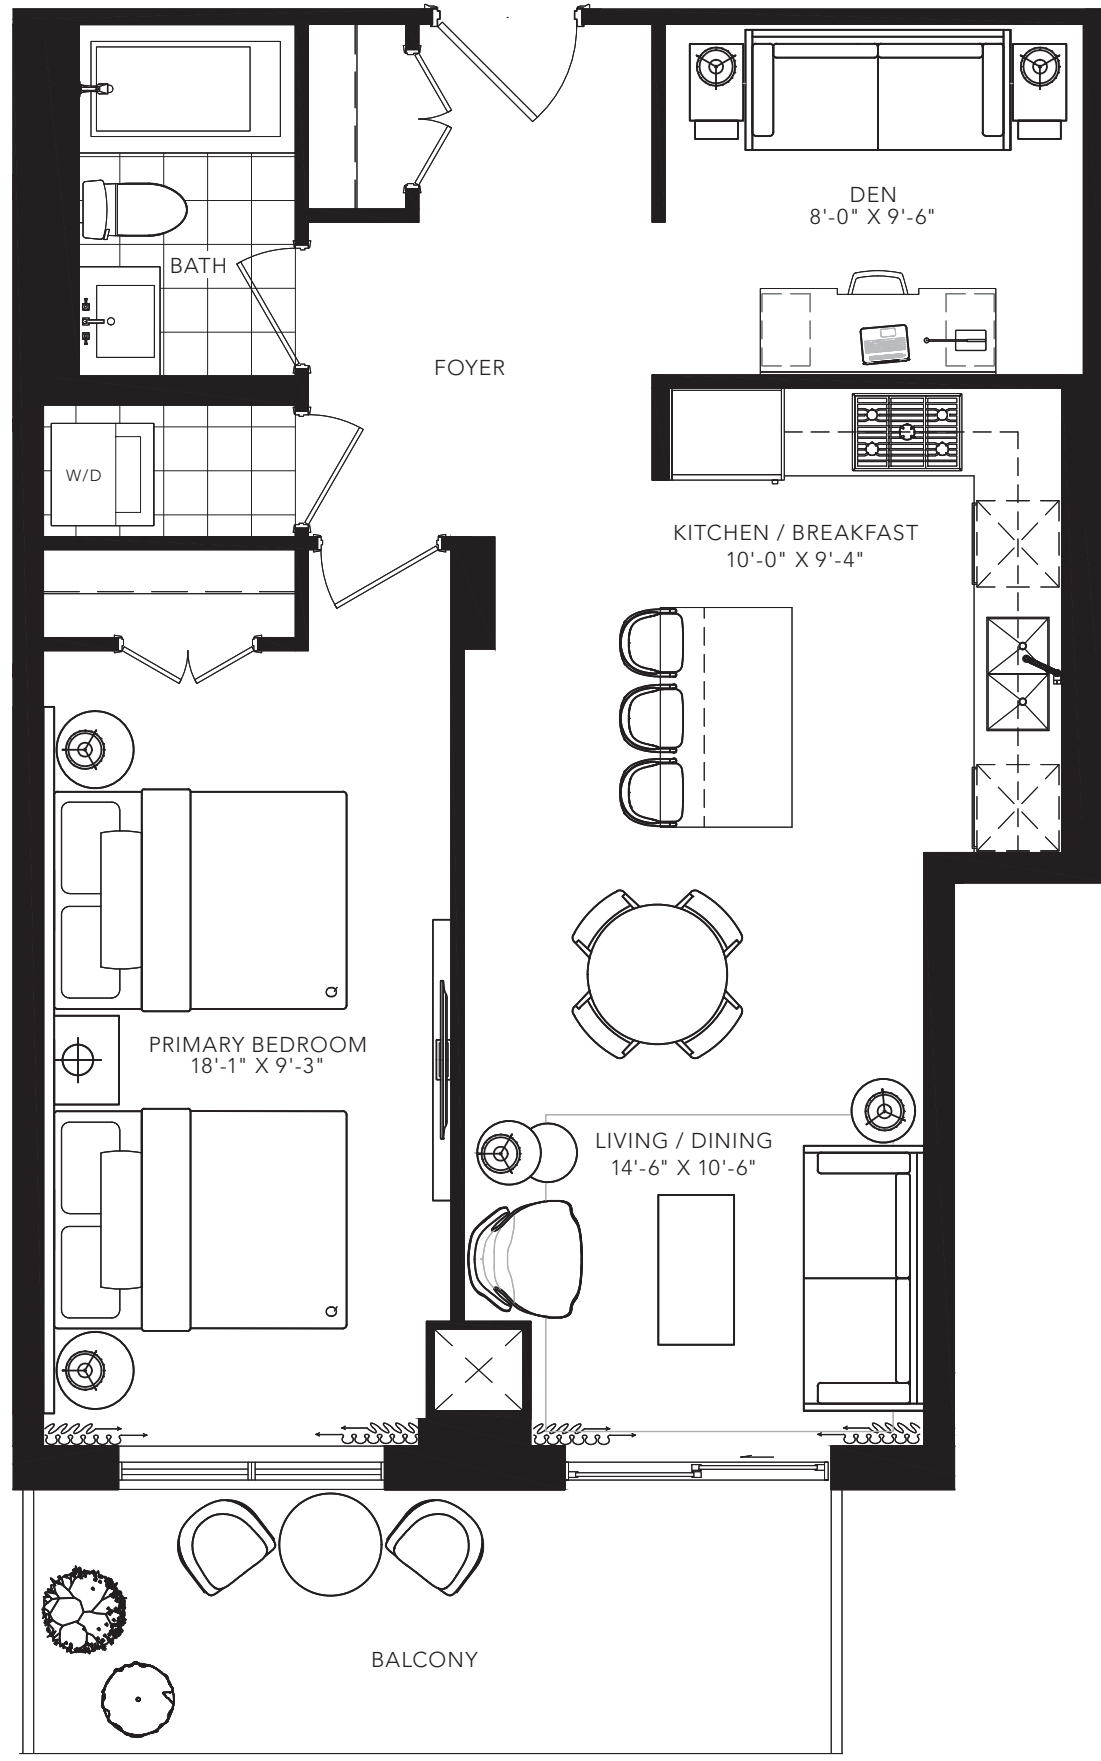

AMEER

1 BEDROOM + DEN
 775 SQ.FT.

FLOOR 3

All areas and stated room dimensions are approximate. Floor area measured in accordance with Tarion requirements. Actual living area will vary from floor area stated. Furniture not included. Plan may be reversed. All illustrations are artist's concept. E. & O.E. May 2021.