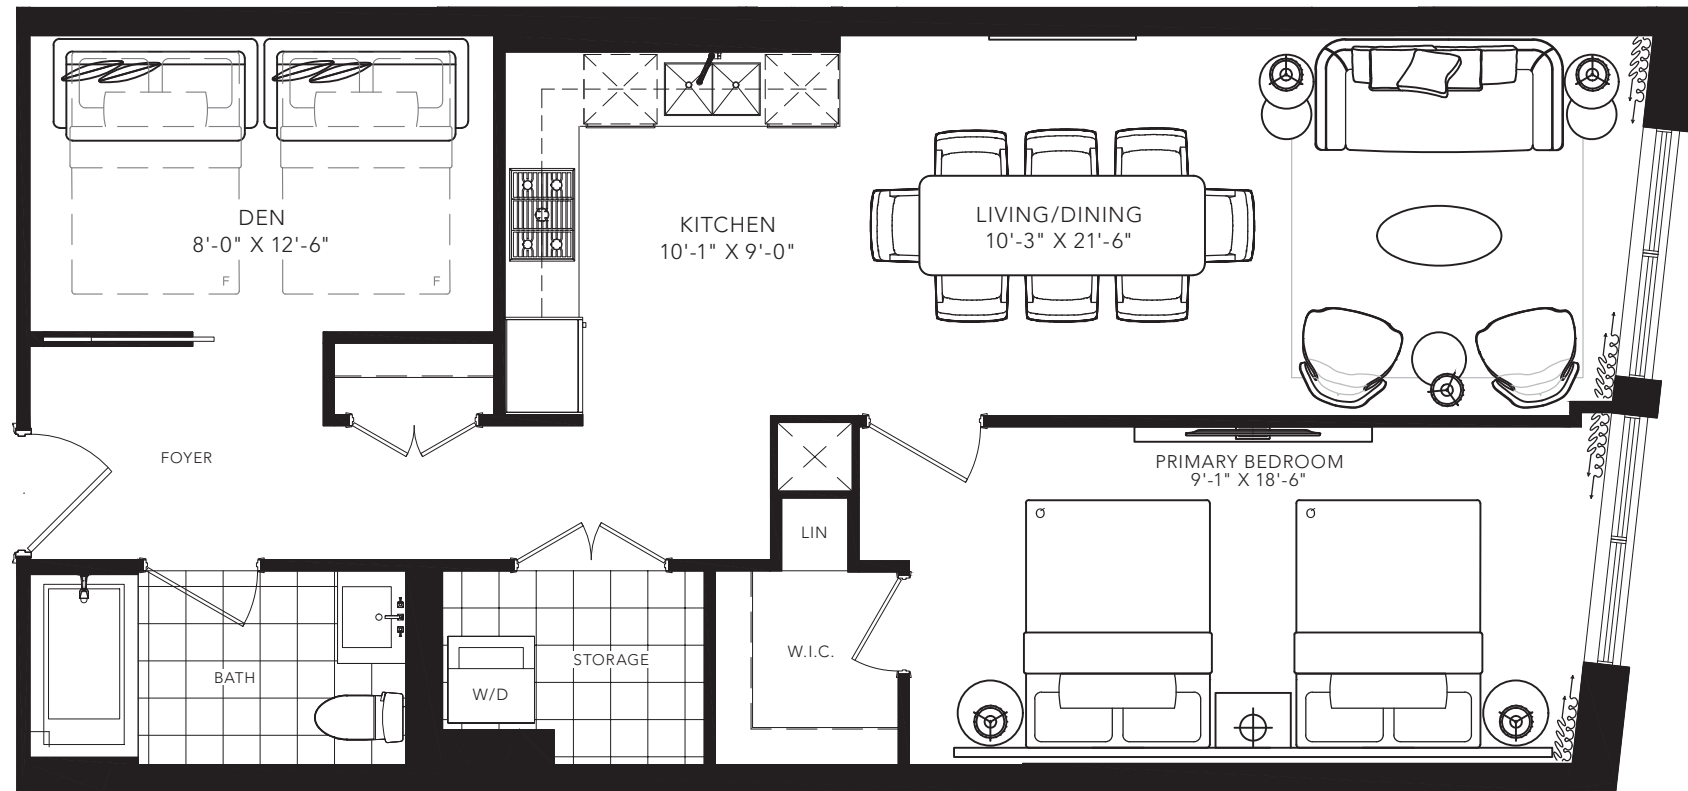

BRIAR HILL

1 BEDROOM + DEN

910 SQ.FT.

All areas and stated room dimensions are approximate. Floor area measured in accordance with Tarion requirements. Actual living area will vary from floor area stated. Furniture not included. Plan may be reversed. All illustrations are artist's concept. E. & O.E. May 2021.