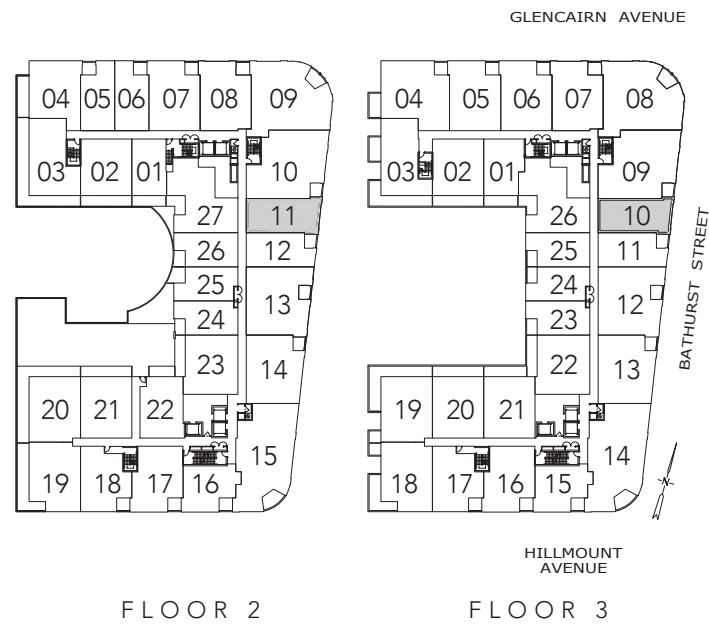

BRIAR HILL

1 BEDROOM + DEN

910 SQ.FT.

All areas and stated room dimensions are approximate. Floor area measured in accordance with Tarion requirements. Actual living area will vary from floor area stated. Furniture not included. Plan may be reversed. All illustrations are artist's concept. E. & O.E. May 2021.