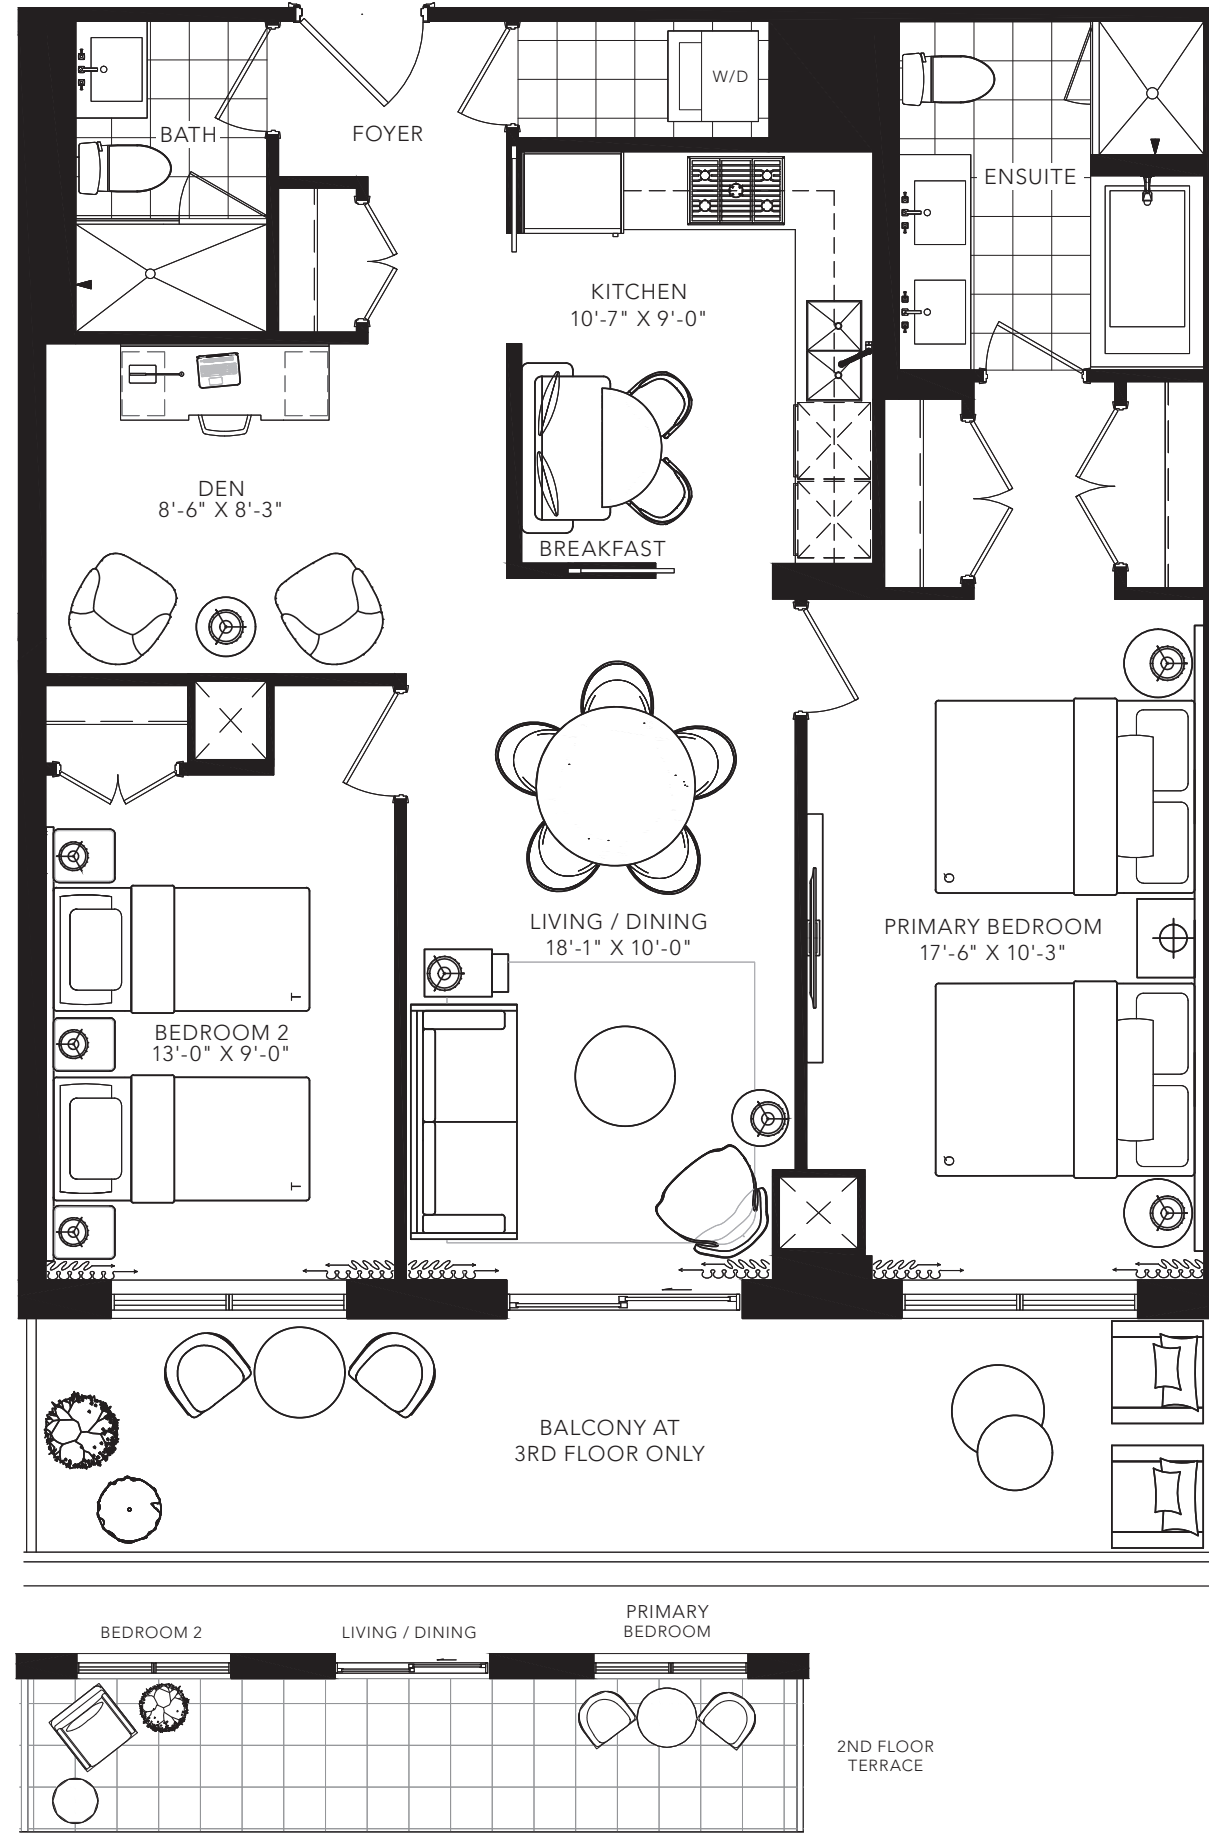

CELT

2 BEDROOM + DEN  
 1034 SQ. FT.

FLOOR 2

FLOOR 3

All areas and stated room dimensions are approximate. Floor area measured in accordance with Tarion requirements. Actual living area will vary from floor area stated. Furniture not included. Plan may be reversed. All illustrations are artist's concept. E. & O.E. May 2021.