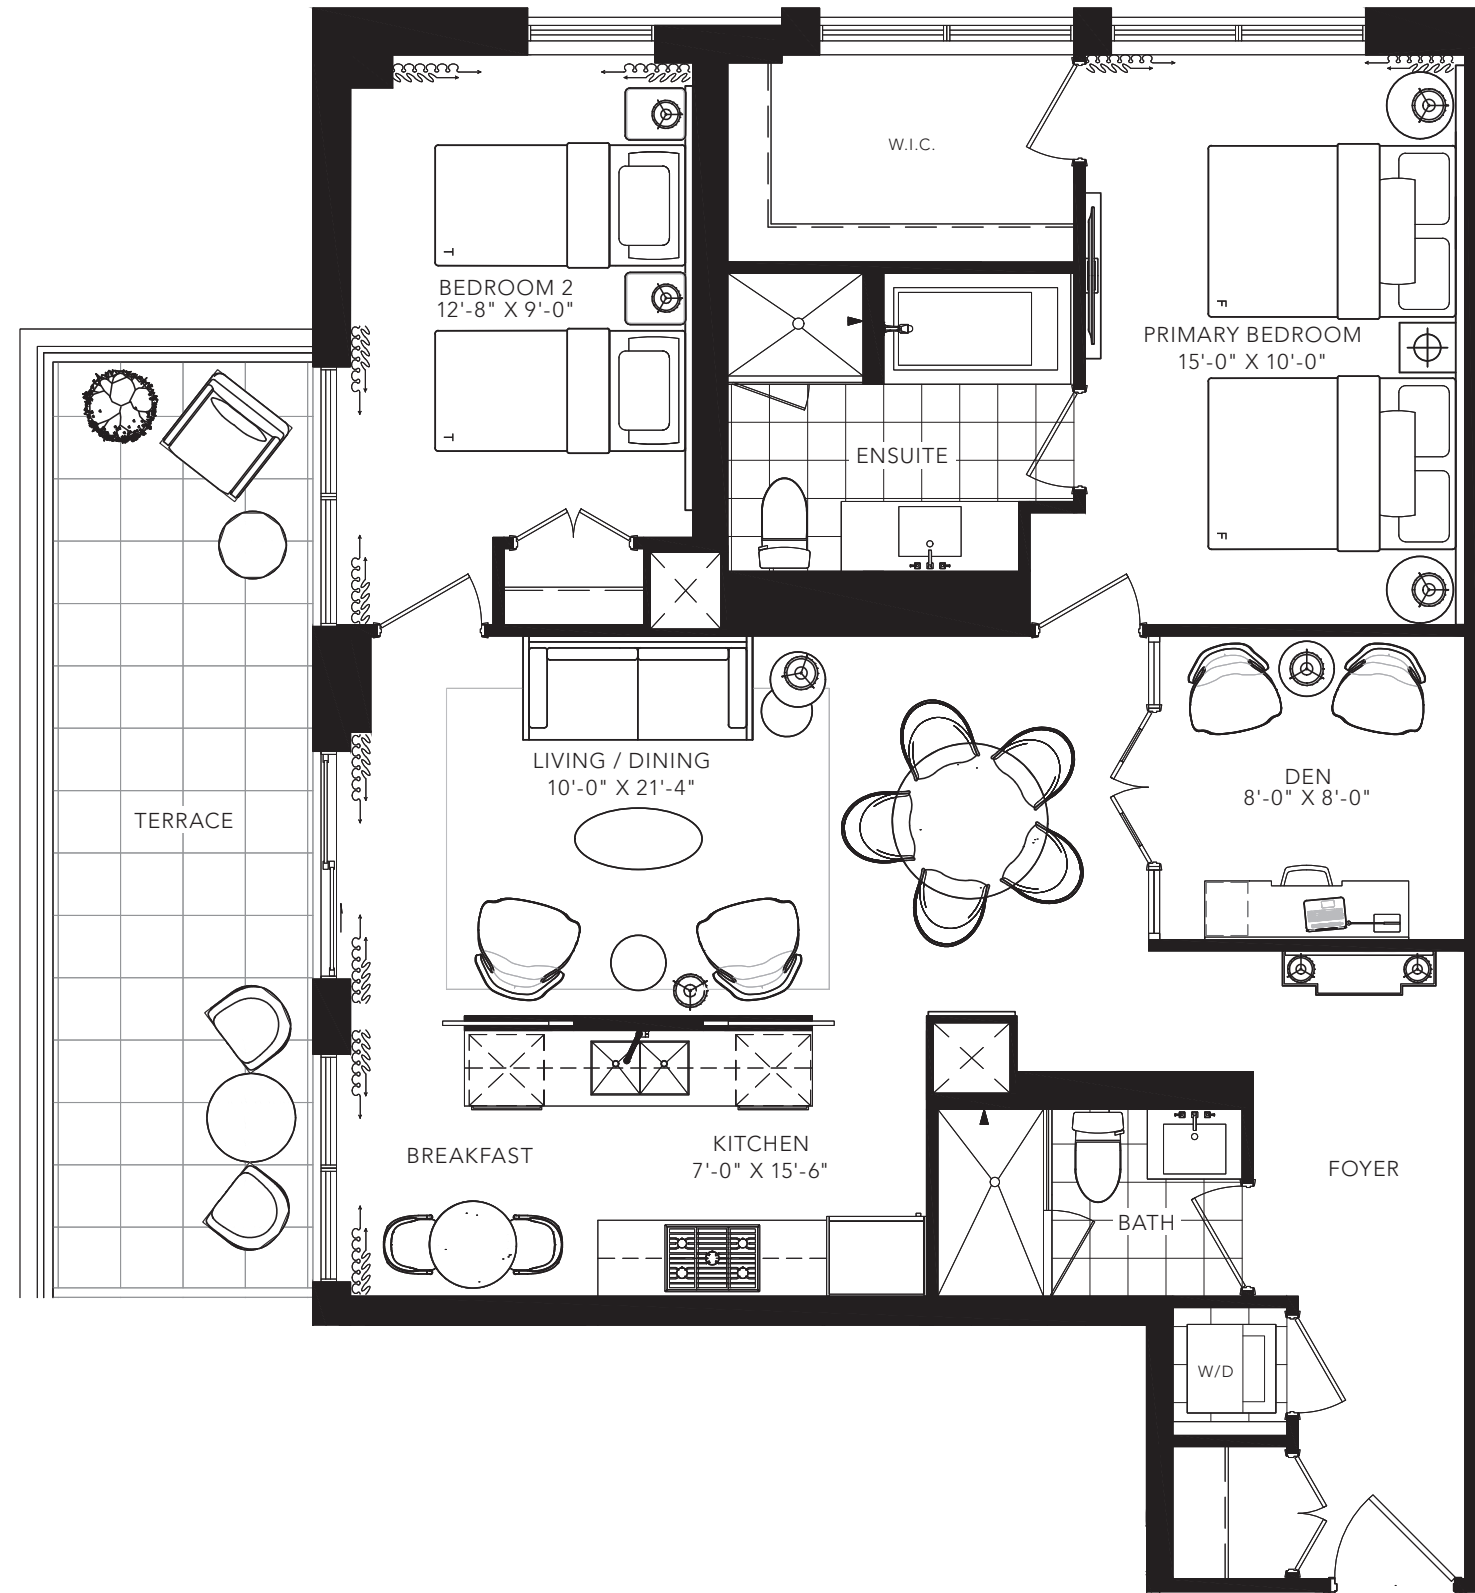

GLENN HILL

CONDOMINIUMS

CHERRYWOOD

2 BEDROOM + DEN

1121 SQ. FT.

FLOOR 2

All areas and stated room dimensions are approximate. Floor area measured in accordance with Tarion requirements. Actual living area will vary from floor area stated. Furniture not included. Plan may be reversed. All illustrations are artist's concept. E. & O.E. May 2021.