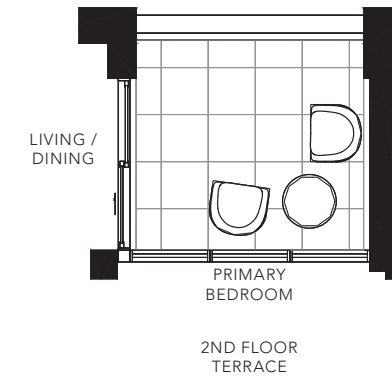

CLYDE

2 BEDROOM + DEN  
1201 SQ. FT.

All areas and stated room dimensions are approximate. Floor area measured in accordance with Tarion requirements. Actual living area will vary from floor area stated. Furniture not included. Plan may be reversed. All illustrations are artist's concept. E. & O.E. May 2021.