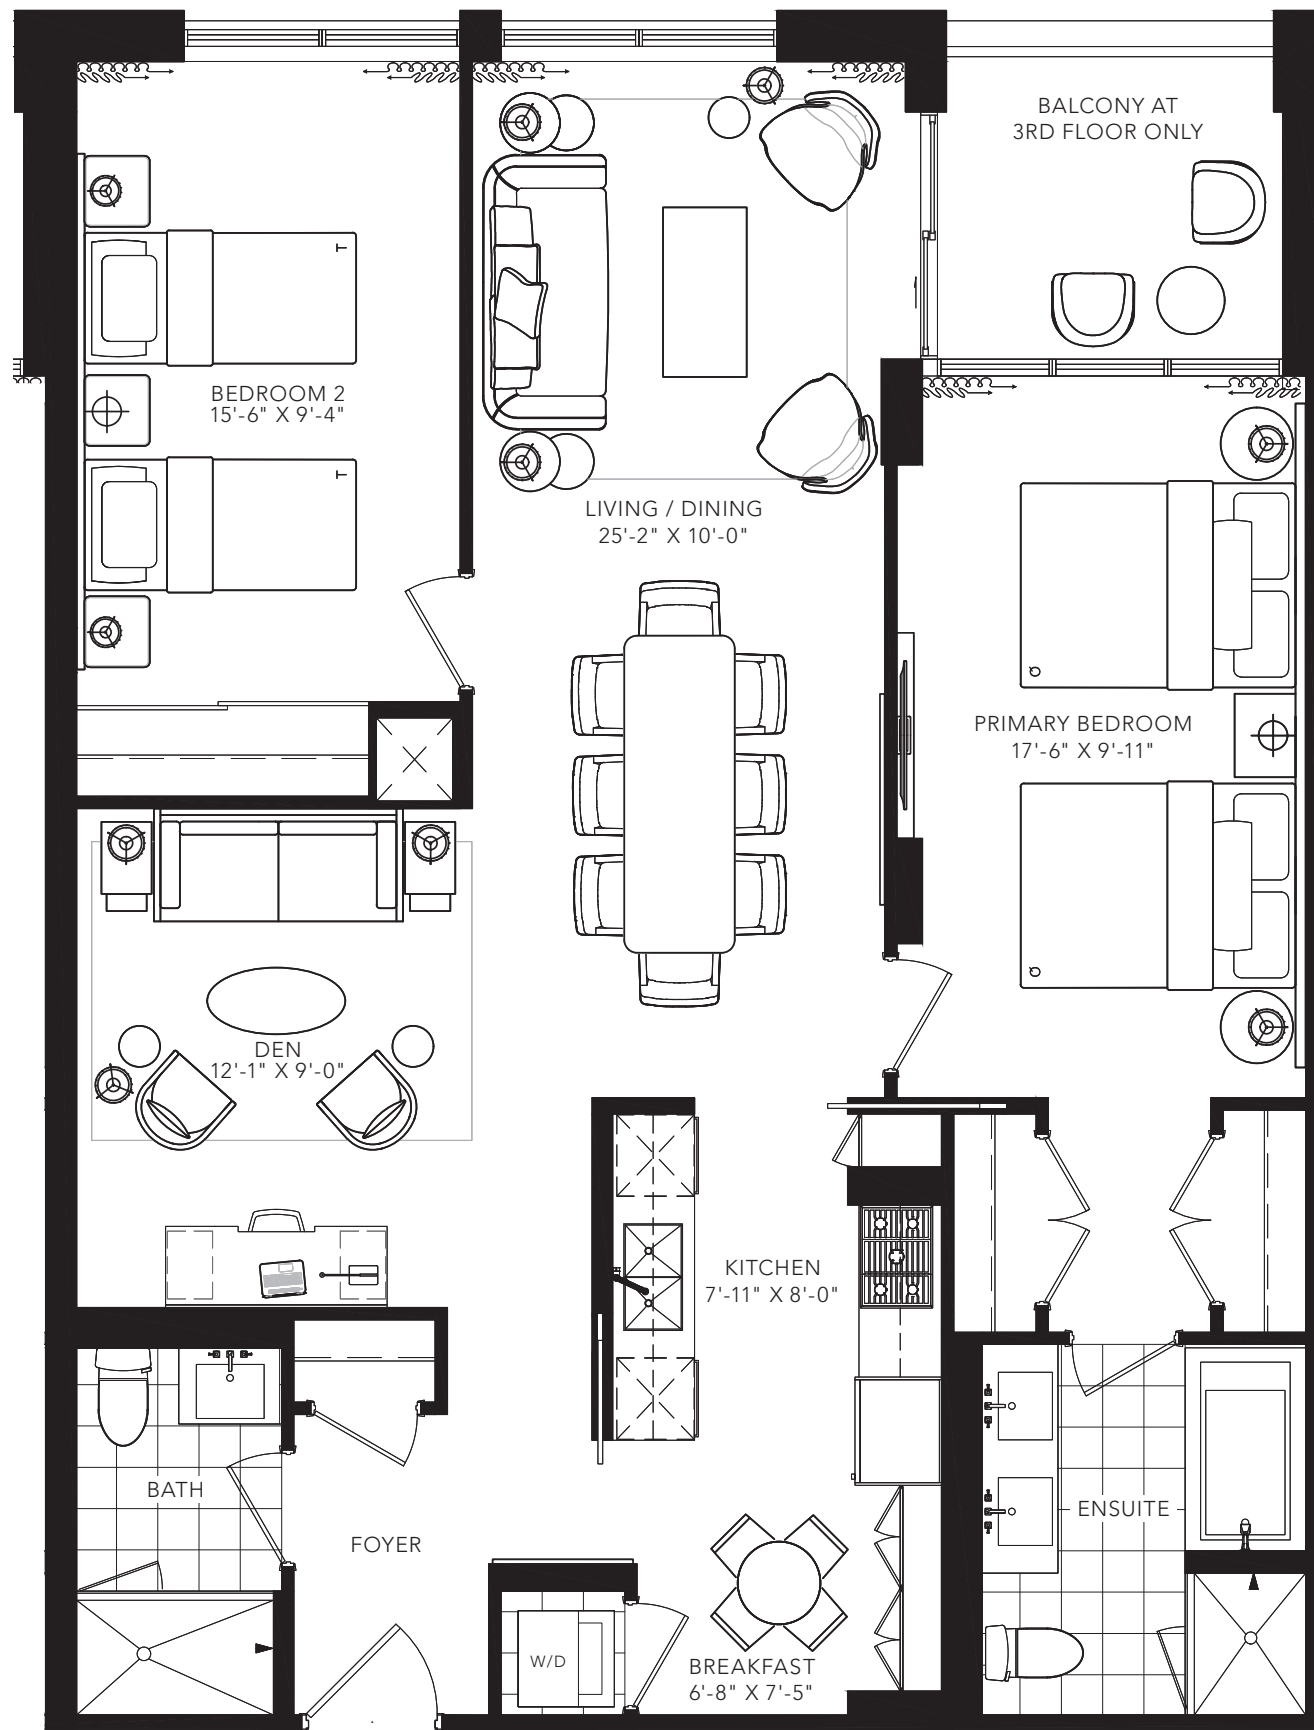

CLYDE

2 BEDROOM + DEN  
1201 SQ. FT.

All areas and stated room dimensions are approximate. Floor area measured in accordance with Tarion requirements. Actual living area will vary from floor area stated. Furniture not included. Plan may be reversed. All illustrations are artist's concept. E. & O.E. May 2021.