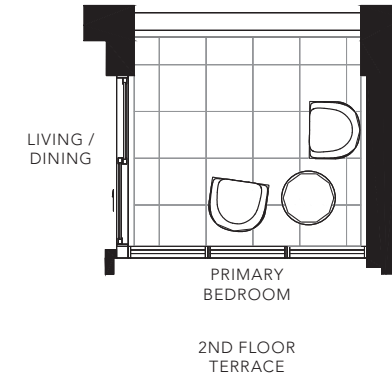

CORTLEIGH

2 BEDROOM + DEN
 1192 SQ. FT.

FLOOR 2

FLOOR 3

All areas and stated room dimensions are approximate. Floor area measured in accordance with Tarion requirements. Actual living area will vary from floor area stated. Furniture not included. Plan may be reversed. All illustrations are artist's concept. E. & O.E. May 2021.