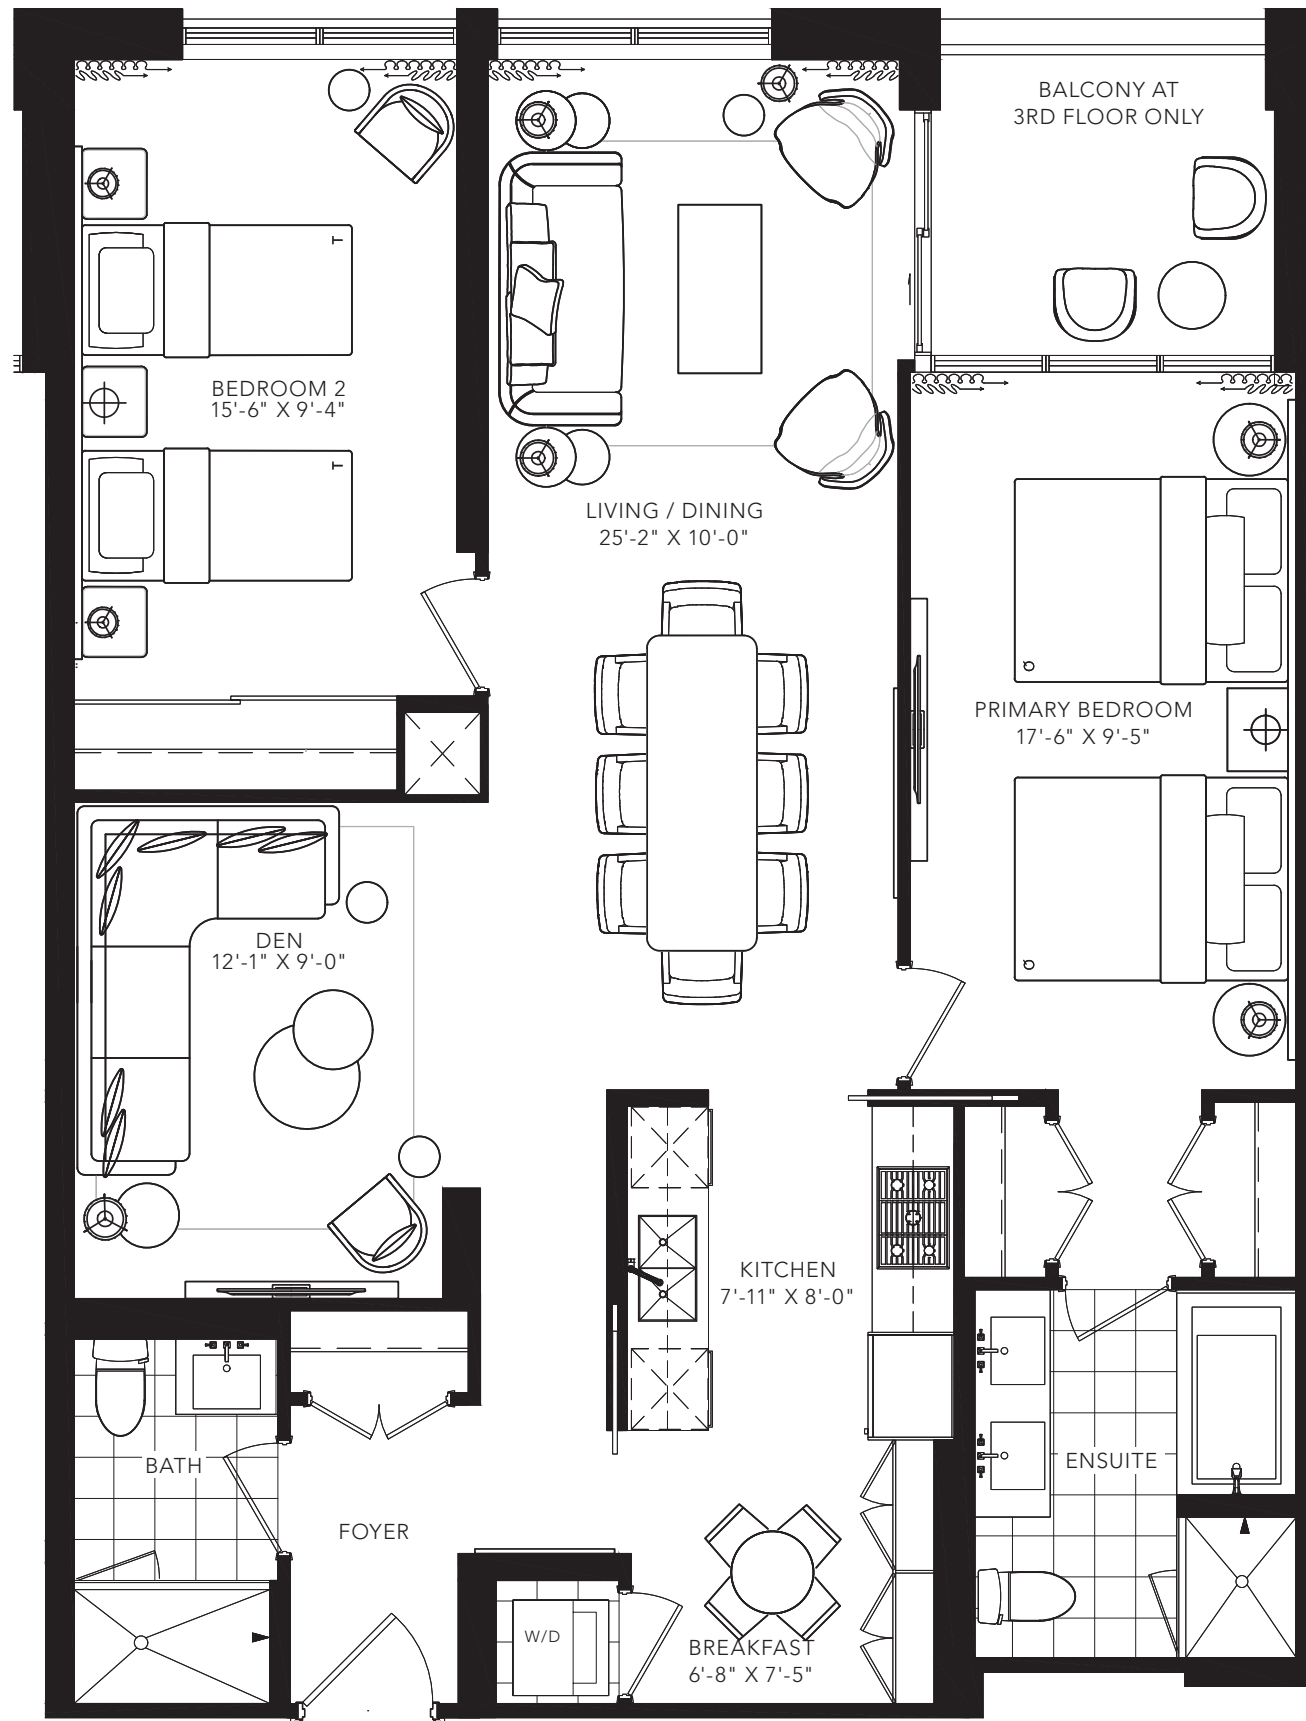

CORTLEIGH

2 BEDROOM + DEN
 1192 SQ. FT.

FLOOR 2

FLOOR 3

All areas and stated room dimensions are approximate. Floor area measured in accordance with Tarion requirements. Actual living area will vary from floor area stated. Furniture not included. Plan may be reversed. All illustrations are artist's concept. E. & O.E. May 2021.