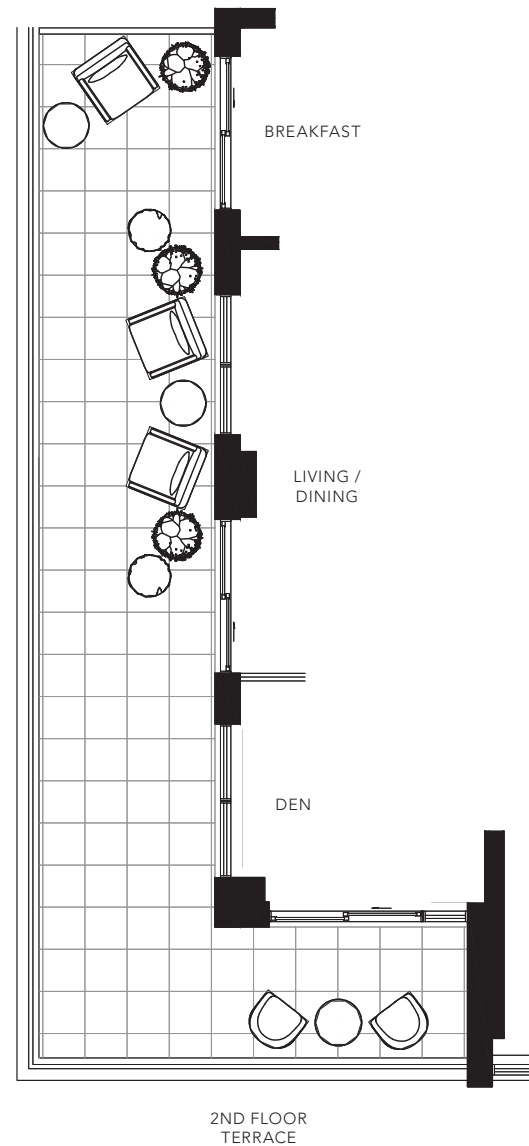

DELL PARK

2 BEDROOM + DEN
 1200 SQ. FT.

FLOOR 2

FLOOR 3

All areas and stated room dimensions are approximate. Floor area measured in accordance with Tarion requirements. Actual living area will vary from floor area stated. Furniture not included. Plan may be reversed. All illustrations are artist's concept. E. & O.E. May 2021.