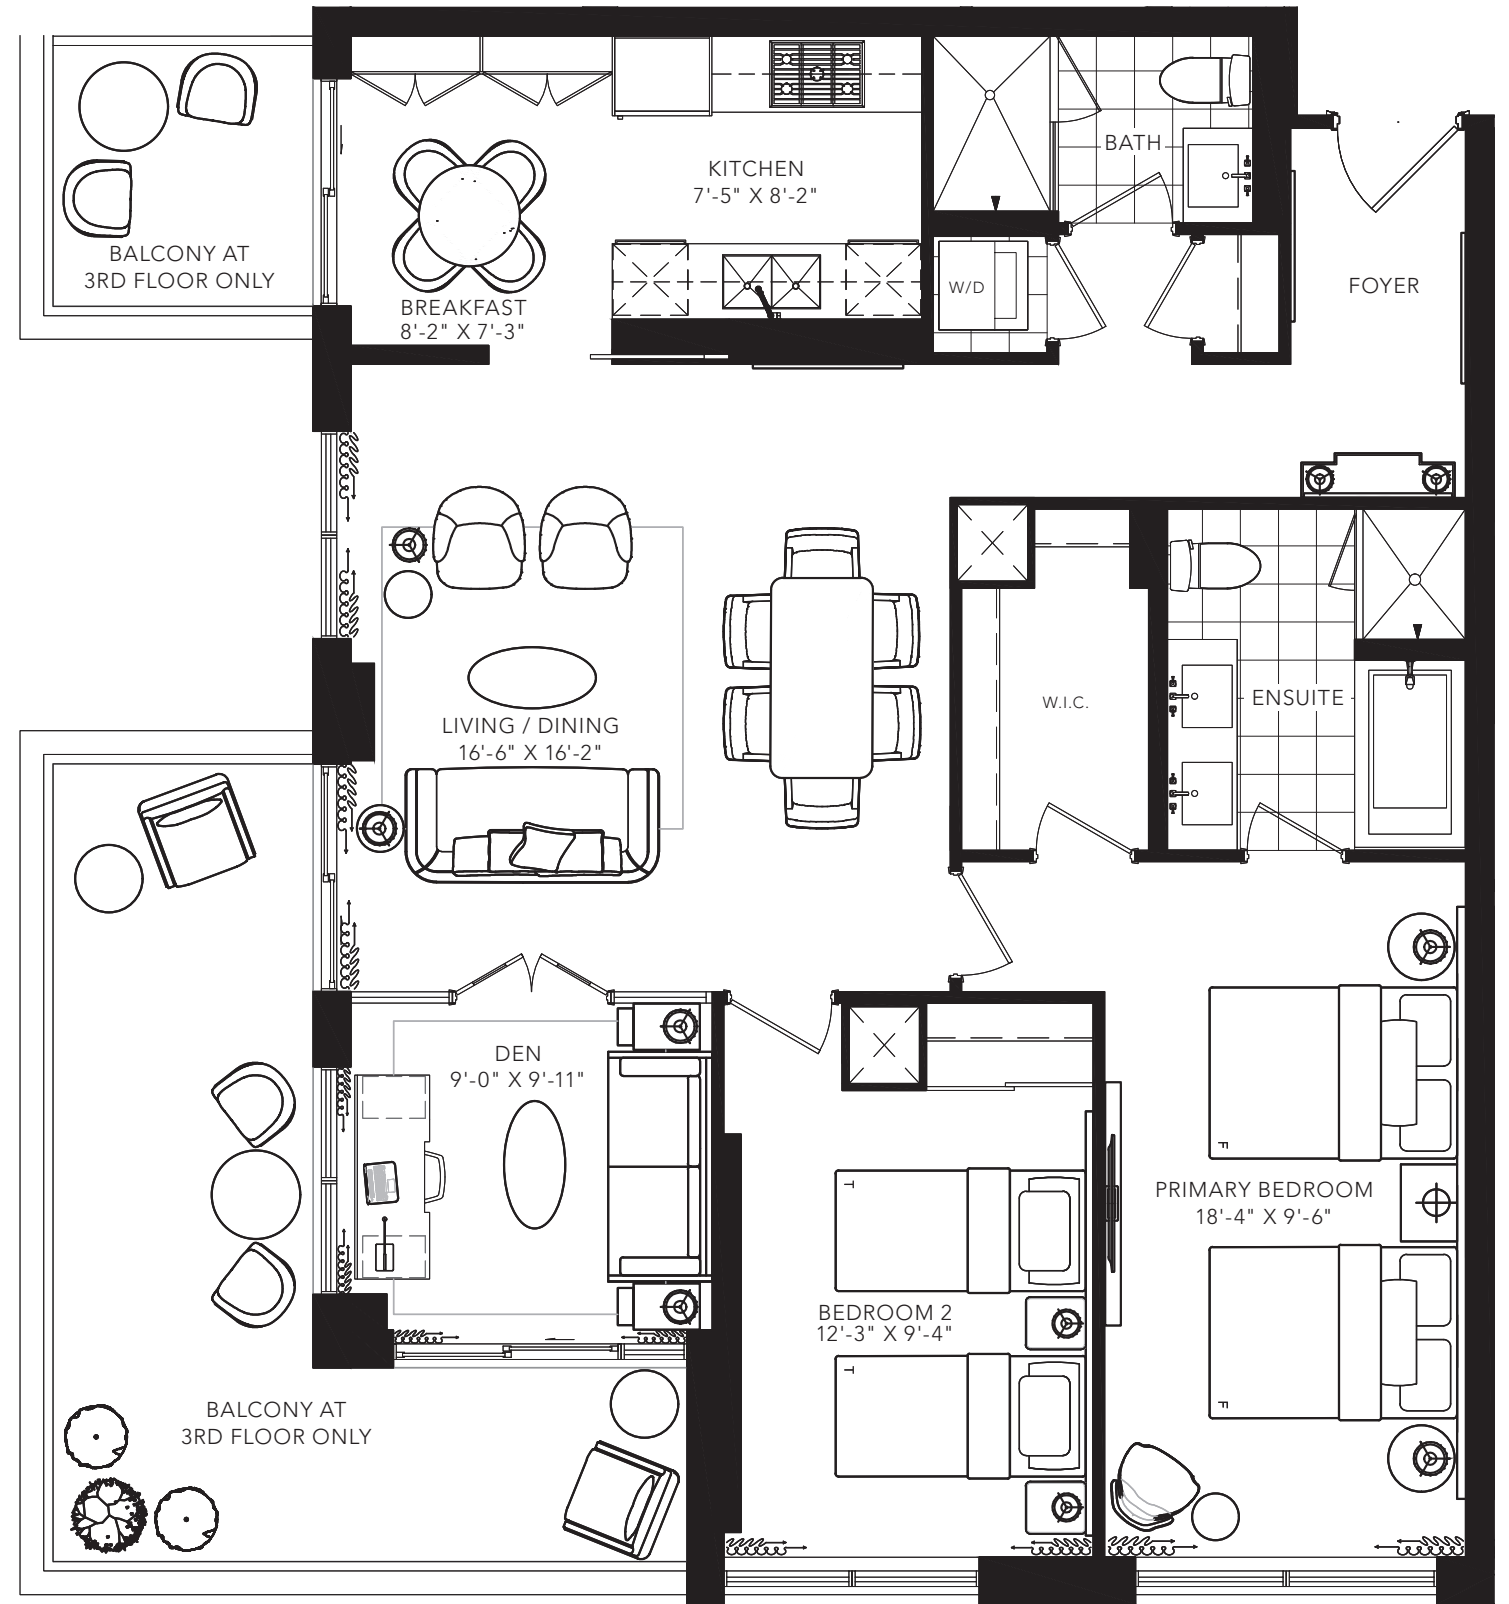

DELL PARK

2 BEDROOM + DEN
 1200 SQ. FT.

FLOOR 2

FLOOR 3

All areas and stated room dimensions are approximate. Floor area measured in accordance with Tarion requirements. Actual living area will vary from floor area stated. Furniture not included. Plan may be reversed. All illustrations are artist's concept. E. & O.E. May 2021.