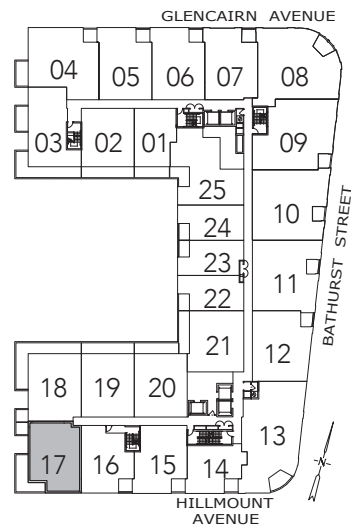

DELL PARK

2 BEDROOM + DEN
 1200 SQ. FT.

FLOOR 2

FLOOR 3

All areas and stated room dimensions are approximate. Floor area measured in accordance with Tarion requirements. Actual living area will vary from floor area stated. Furniture not included. Plan may be reversed. All illustrations are artist's concept. E. & O.E. May 2021.