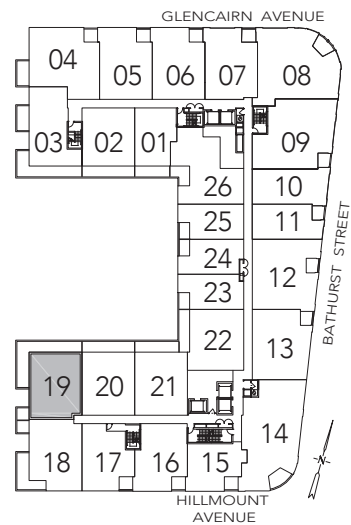

DINAN

2 BEDROOM + DEN
1185 SQ. FT.

FLOOR 2

FLOOR 3

All areas and stated room dimensions are approximate. Floor area measured in accordance with Tarion requirements. Actual living area will vary from floor area stated. Furniture not included. Plan may be reversed. All illustrations are artist's concept. E. & O.E. May 2021.