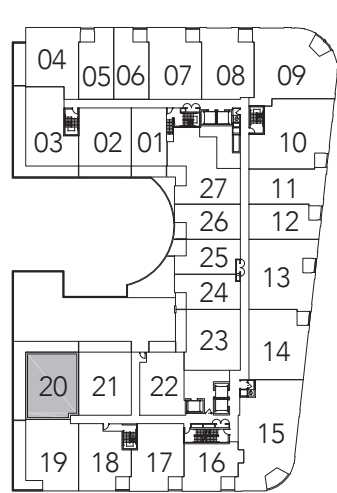

DINAN

2 BEDROOM + DEN
1185 SQ. FT.

FLOOR 2

FLOOR 3

All areas and stated room dimensions are approximate. Floor area measured in accordance with Tarion requirements. Actual living area will vary from floor area stated. Furniture not included. Plan may be reversed. All illustrations are artist's concept. E. & O.E. May 2021.