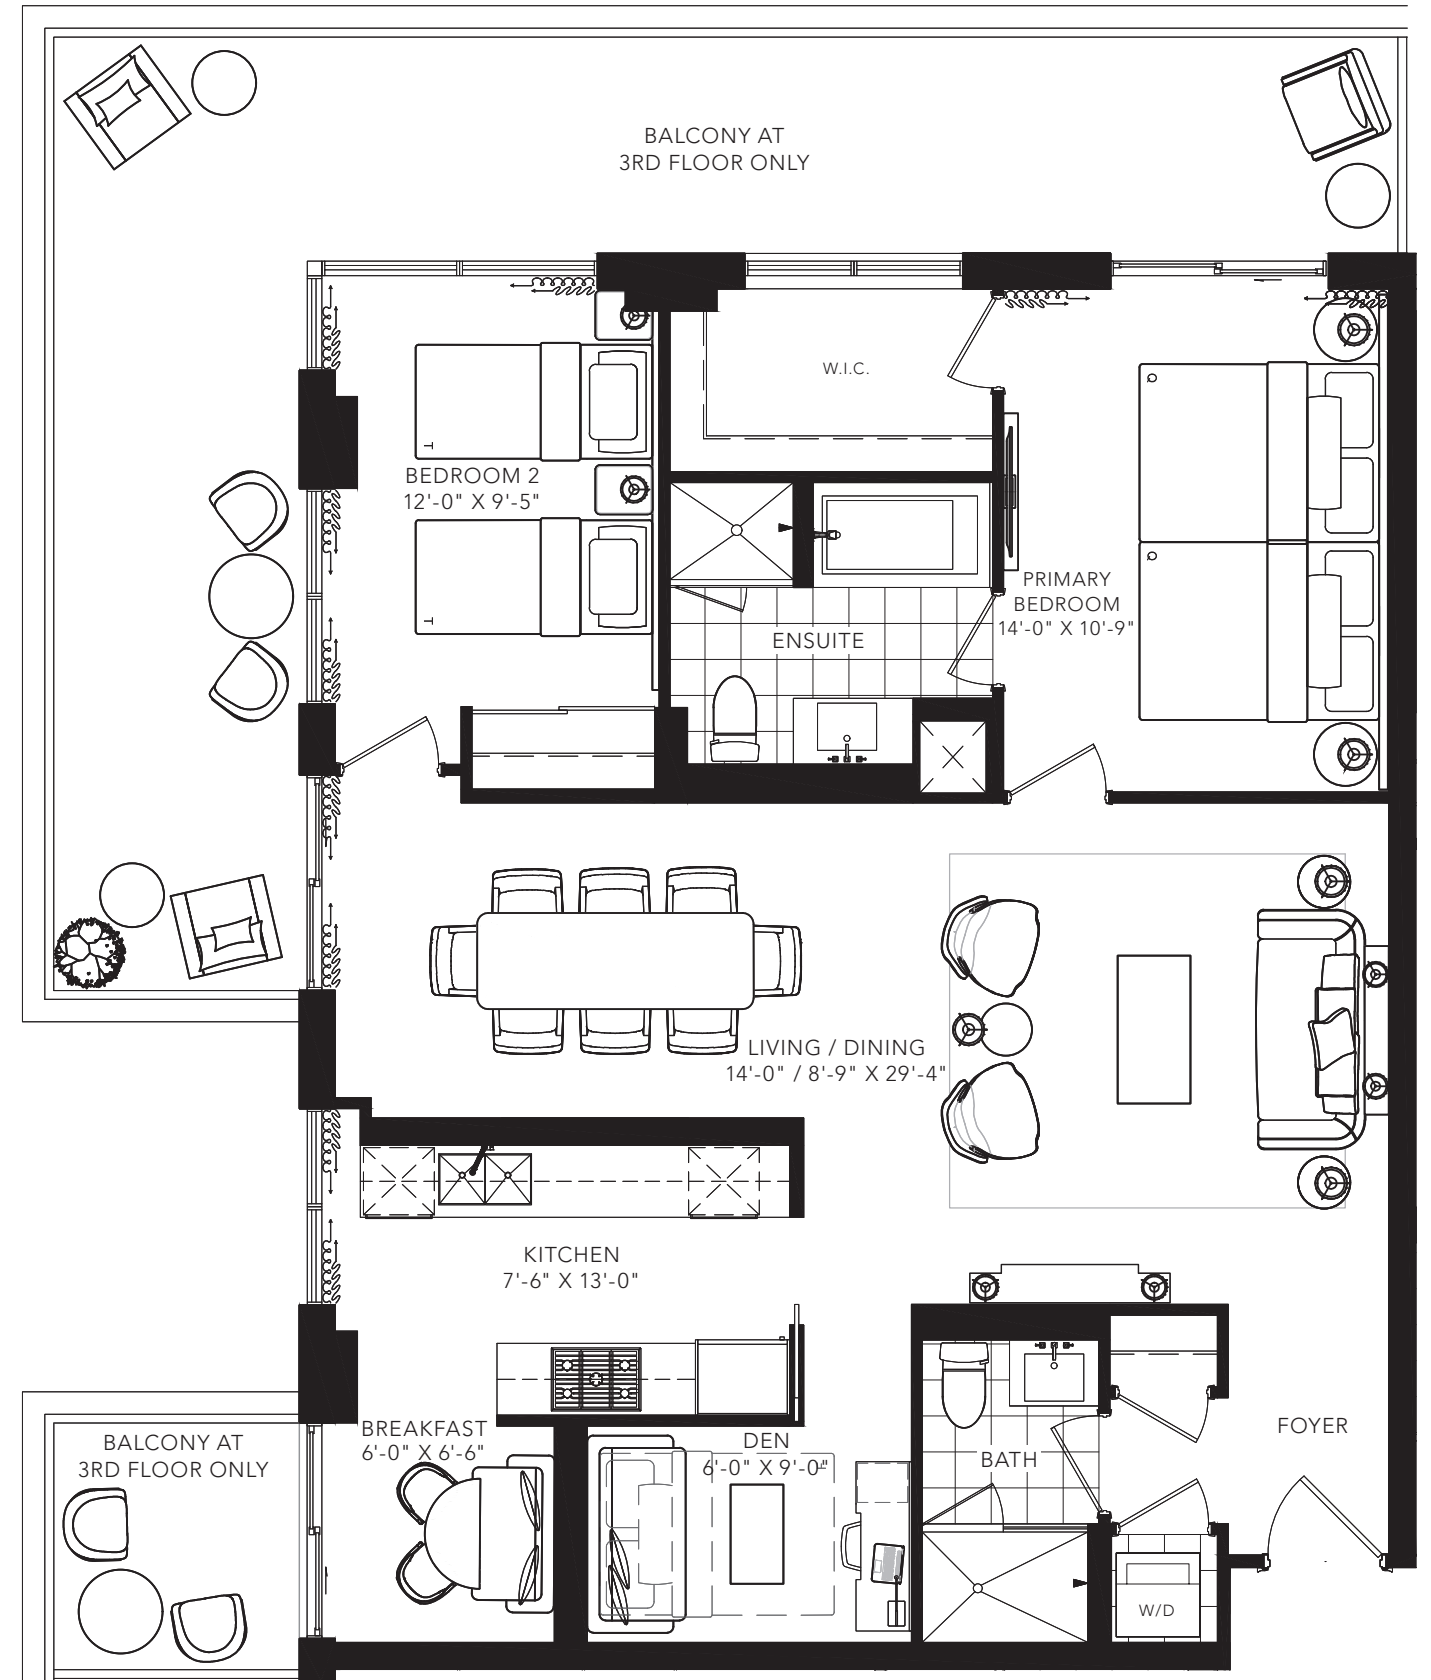

DINAN

2 BEDROOM + DEN
1185 SQ. FT.

FLOOR 2

FLOOR 3

All areas and stated room dimensions are approximate. Floor area measured in accordance with Tarion requirements. Actual living area will vary from floor area stated. Furniture not included. Plan may be reversed. All illustrations are artist's concept. E. & O.E. May 2021.