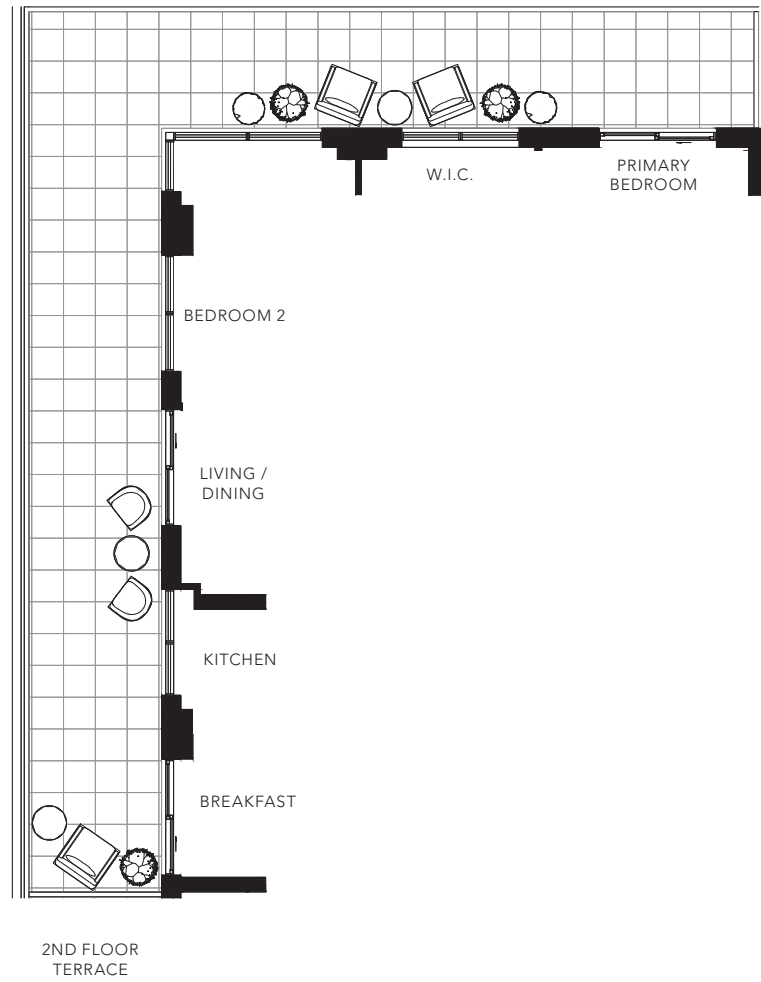

DINAN

2 BEDROOM + DEN
1185 SQ. FT.

FLOOR 2

FLOOR 3

All areas and stated room dimensions are approximate. Floor area measured in accordance with Tarion requirements. Actual living area will vary from floor area stated. Furniture not included. Plan may be reversed. All illustrations are artist's concept. E. & O.E. May 2021.