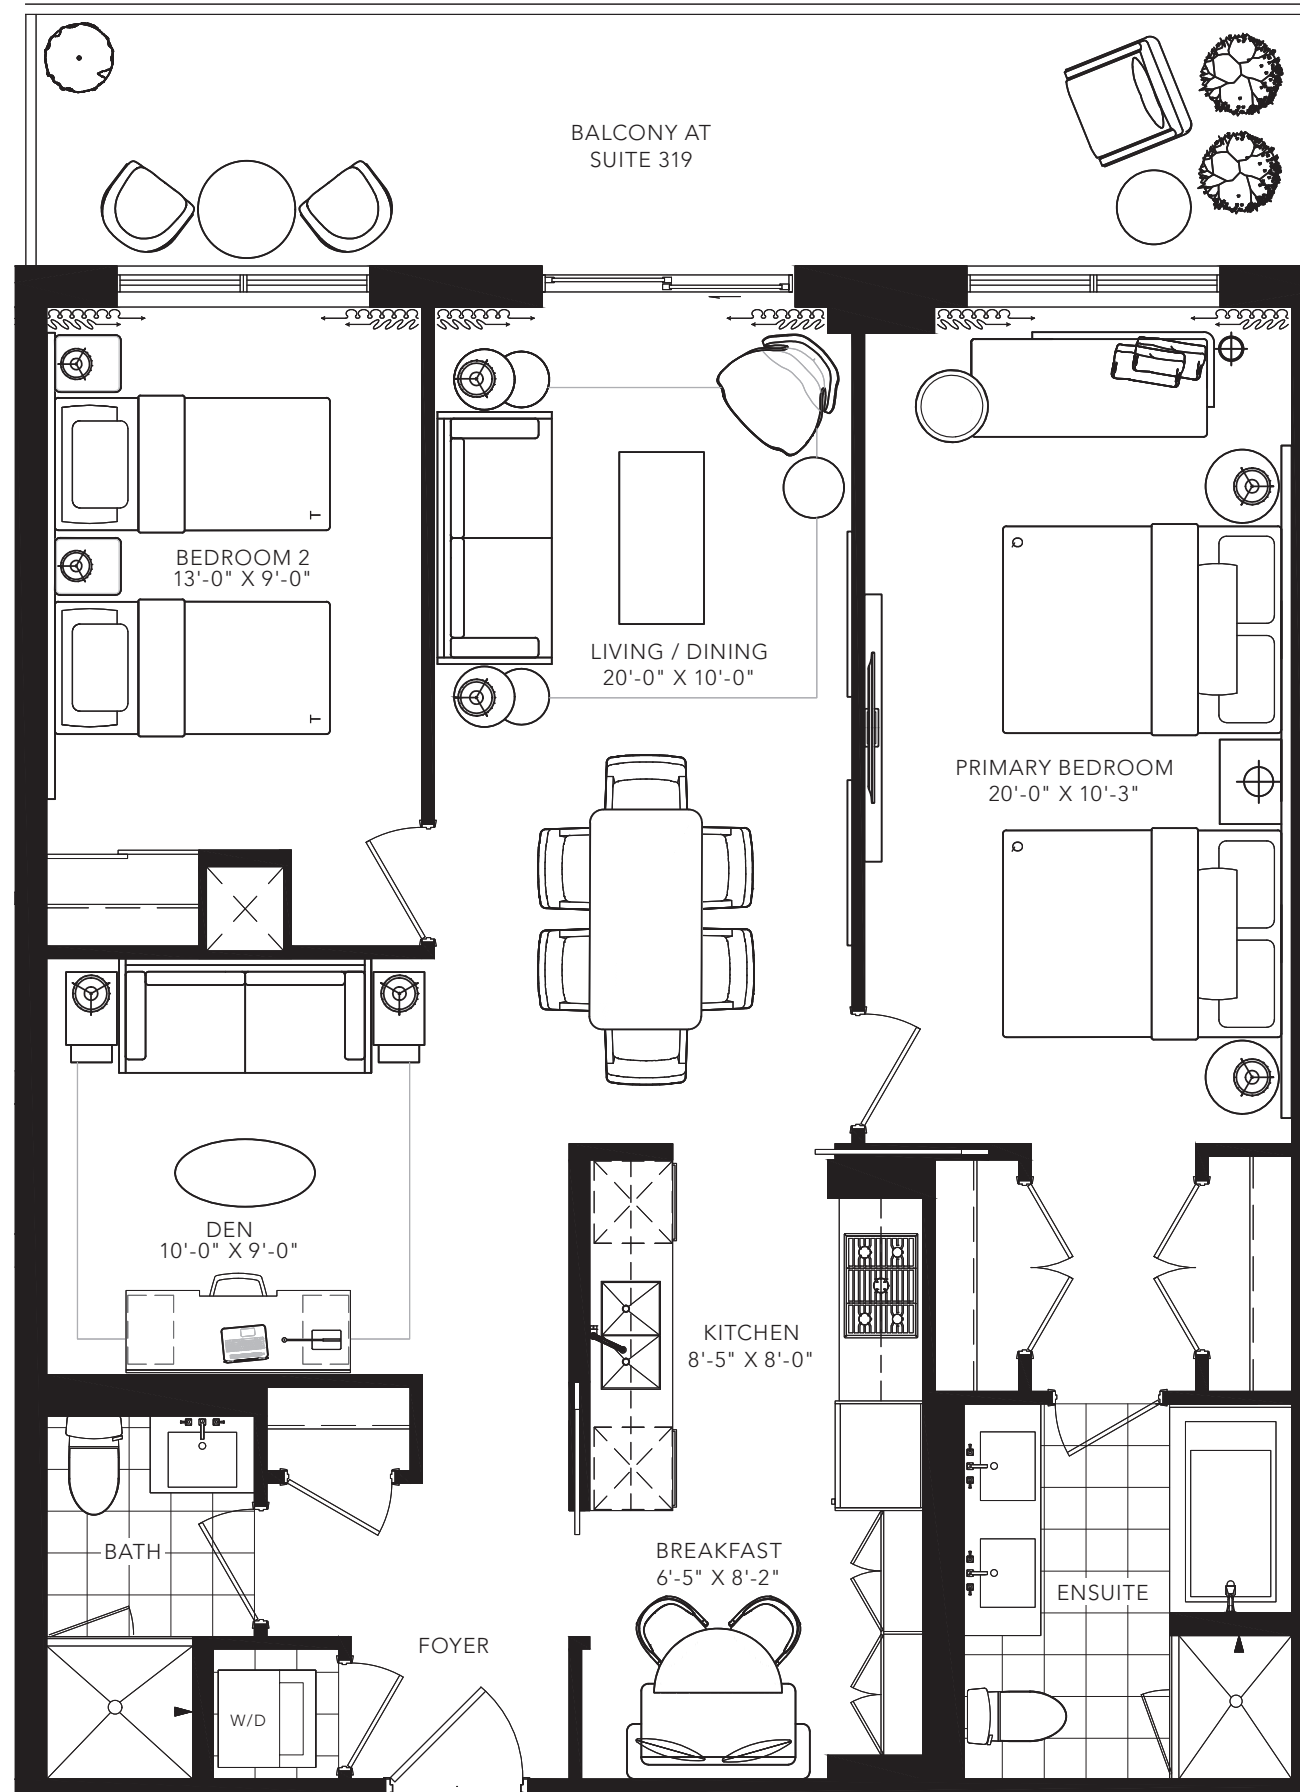

DOUGLAS

2 BEDROOM + DEN
1115 SQ. FT.

FLOOR 2

FLOOR 3

TERRACE AT SUITE 218

BALCONY AT SUITE 320

All areas and stated room dimensions are approximate. Floor area measured in accordance with Tarion requirements. Actual living area will vary from floor area stated. Furniture not included. Plan may be reversed. All illustrations are artist's concept. E. & O.E. May 2021.