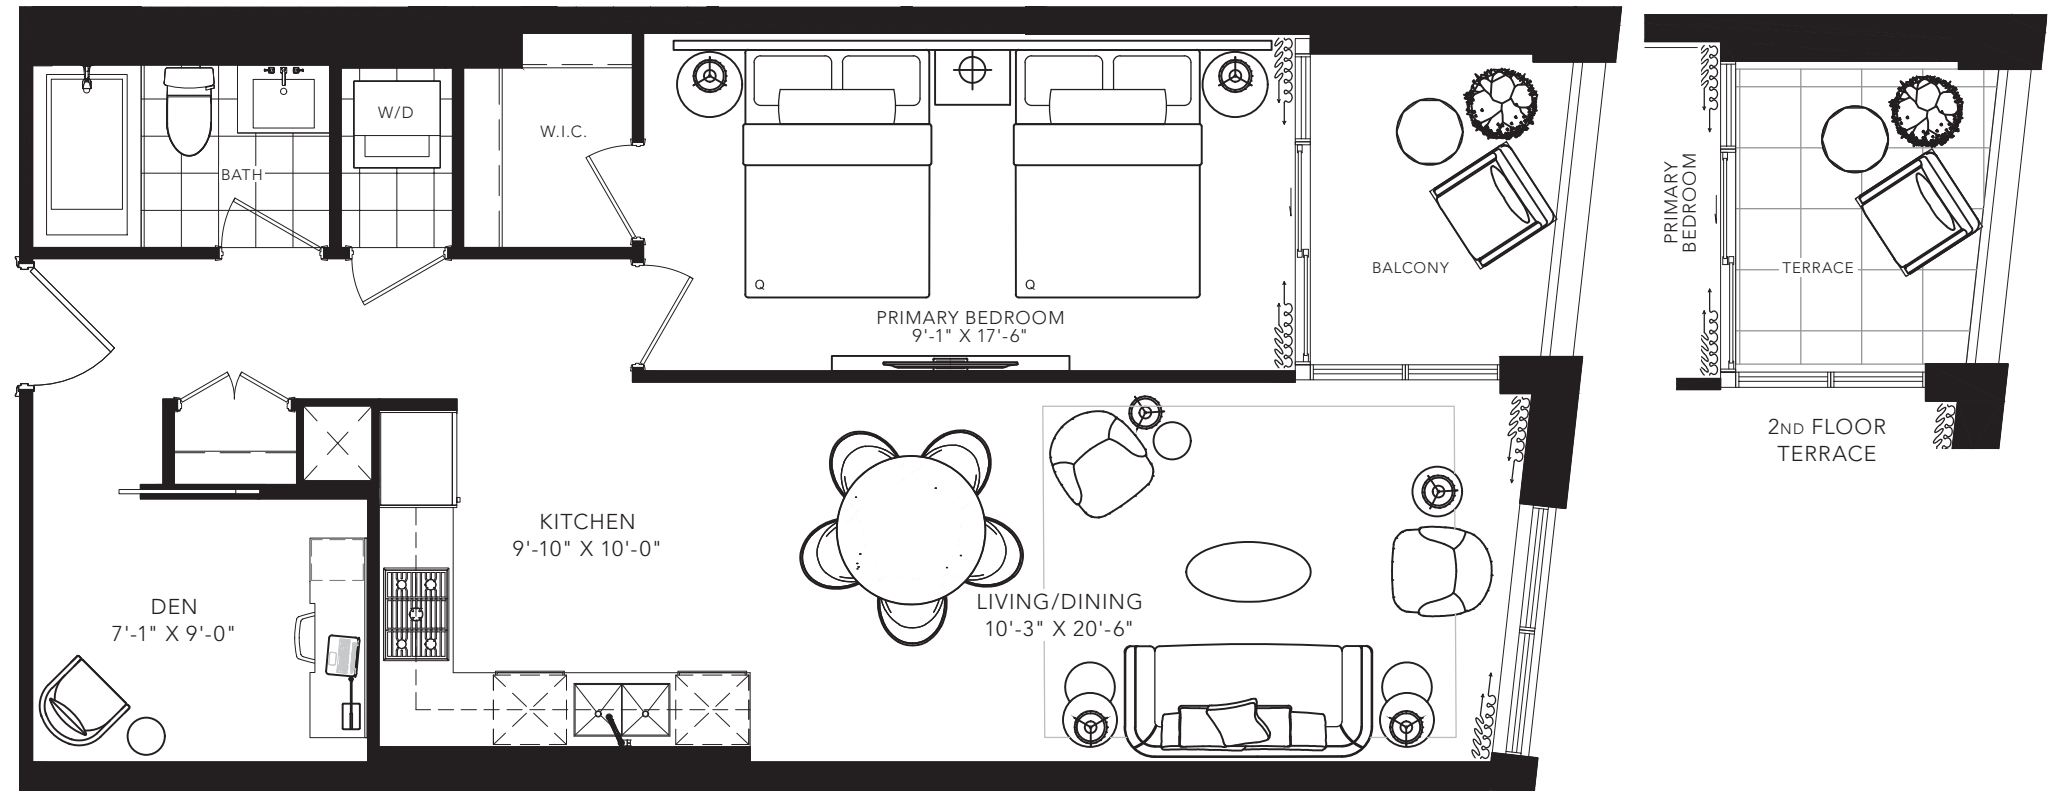

ELWAY

1 BEDROOM + DEN

779 SQ.FT.

All areas and stated room dimensions are approximate. Floor area measured in accordance with Tarion requirements. Actual living area will vary from floor area stated. Furniture not included. Plan may be reversed. All illustrations are artist's concept. E. & O.E. May 2021.