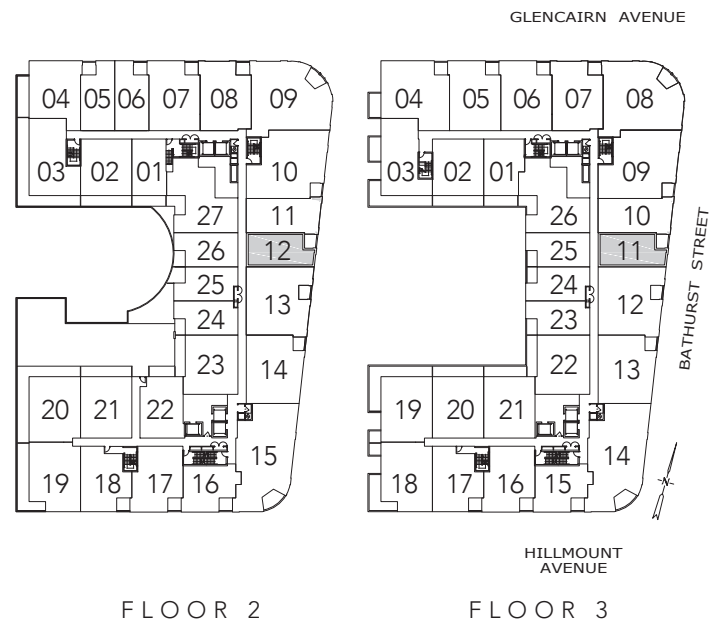

ELWAY

1 BEDROOM + DEN

779 SQ.FT.

All areas and stated room dimensions are approximate. Floor area measured in accordance with Tarion requirements. Actual living area will vary from floor area stated. Furniture not included. Plan may be reversed. All illustrations are artist's concept. E. & O.E. May 2021.