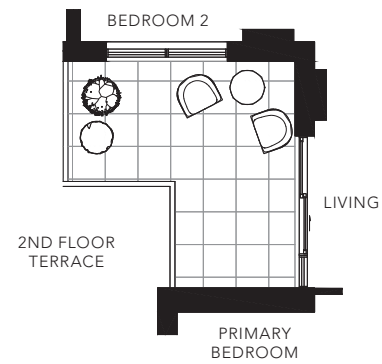

ENGLEMOUNT

2 BEDROOM
 1315 SQ. FT.

FLOOR 2

FLOOR 3

All areas and stated room dimensions are approximate. Floor area measured in accordance with Tarion requirements. Actual living area will vary from floor area stated. Furniture not included. Plan may be reversed. All illustrations are artist's concept. E. & O.E. May 2021.