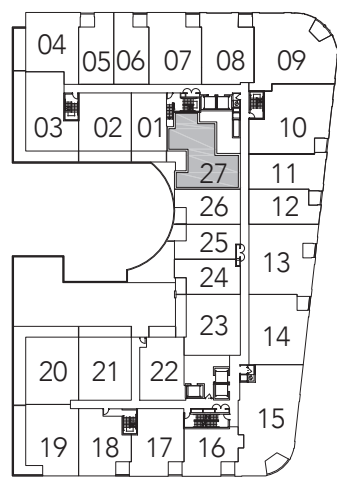

ENGLEMOUNT

2 BEDROOM
 1315 SQ. FT.

FLOOR 2

FLOOR 3

All areas and stated room dimensions are approximate. Floor area measured in accordance with Tarion requirements. Actual living area will vary from floor area stated. Furniture not included. Plan may be reversed. All illustrations are artist's concept. E. & O.E. May 2021.