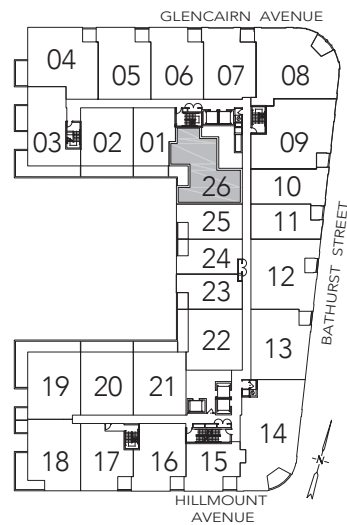

ENGLEMOUNT

2 BEDROOM
 1315 SQ. FT.

FLOOR 2

FLOOR 3

All areas and stated room dimensions are approximate. Floor area measured in accordance with Tarion requirements. Actual living area will vary from floor area stated. Furniture not included. Plan may be reversed. All illustrations are artist's concept. E. & O.E. May 2021.