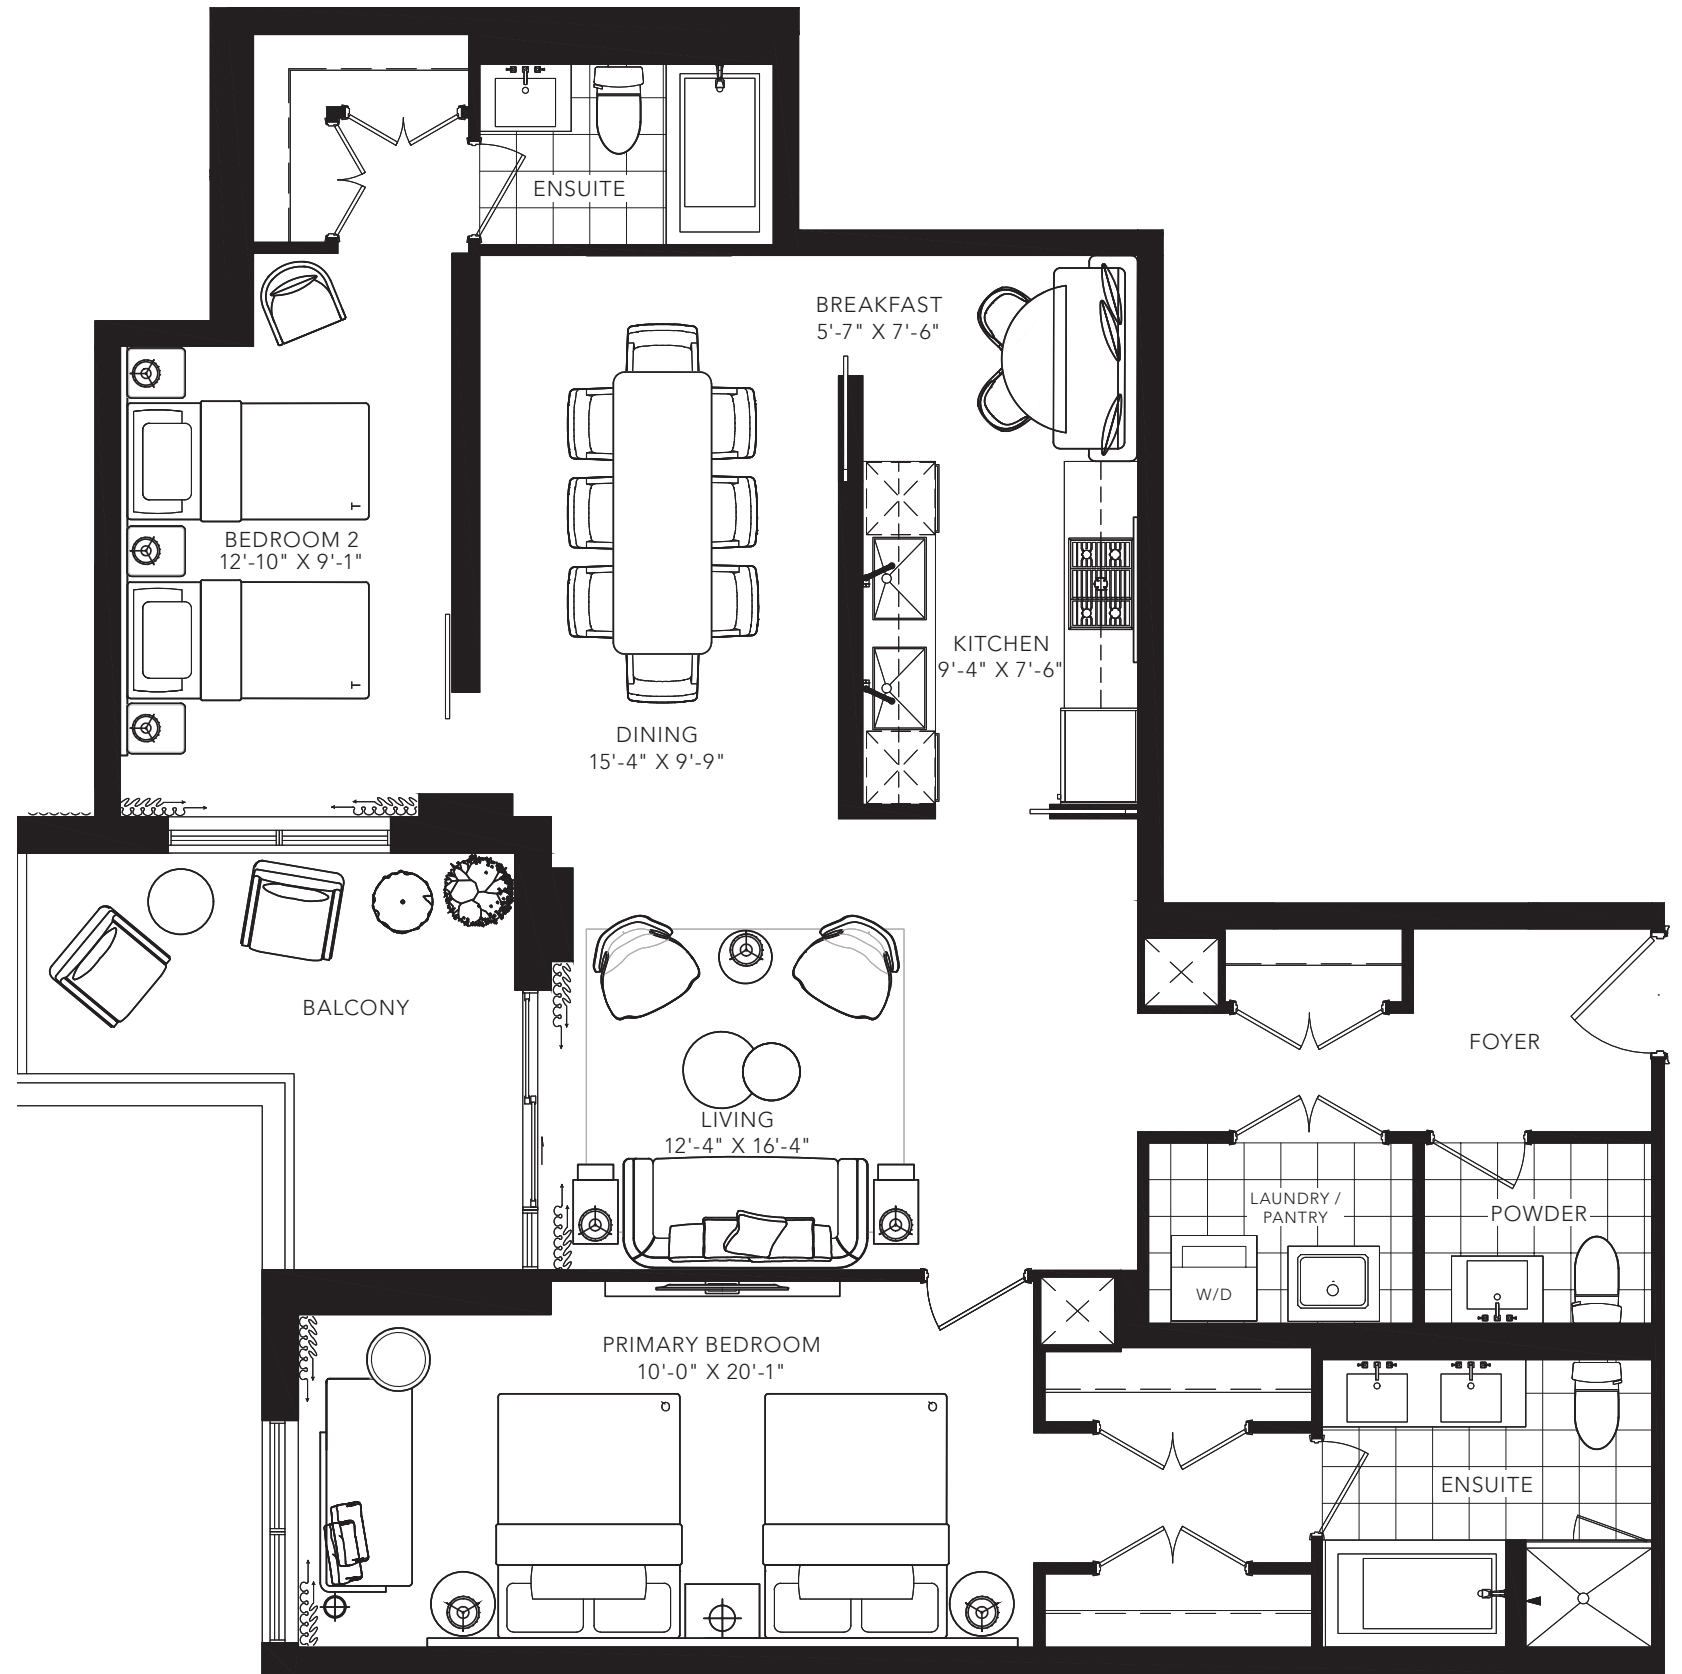

ENGLEMOUNT

2 BEDROOM
 1315 SQ. FT.

FLOOR 2

FLOOR 3

All areas and stated room dimensions are approximate. Floor area measured in accordance with Tarion requirements. Actual living area will vary from floor area stated. Furniture not included. Plan may be reversed. All illustrations are artist's concept. E. & O.E. May 2021.