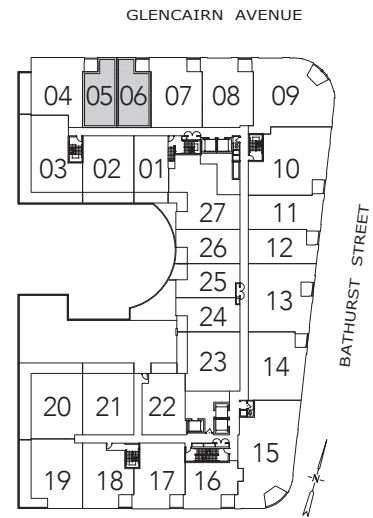

GLENHILL

CONDOMINIUMS

GLENCAIRN

1 BEDROOM + DEN

770 SQ.FT.

FLOOR 2

All areas and stated room dimensions are approximate. Floor area measured in accordance with Tarion requirements. Actual living area will vary from floor area stated. Furniture not included. Plan may be reversed. All illustrations are artist's concept. E. & O.E. May 2021.