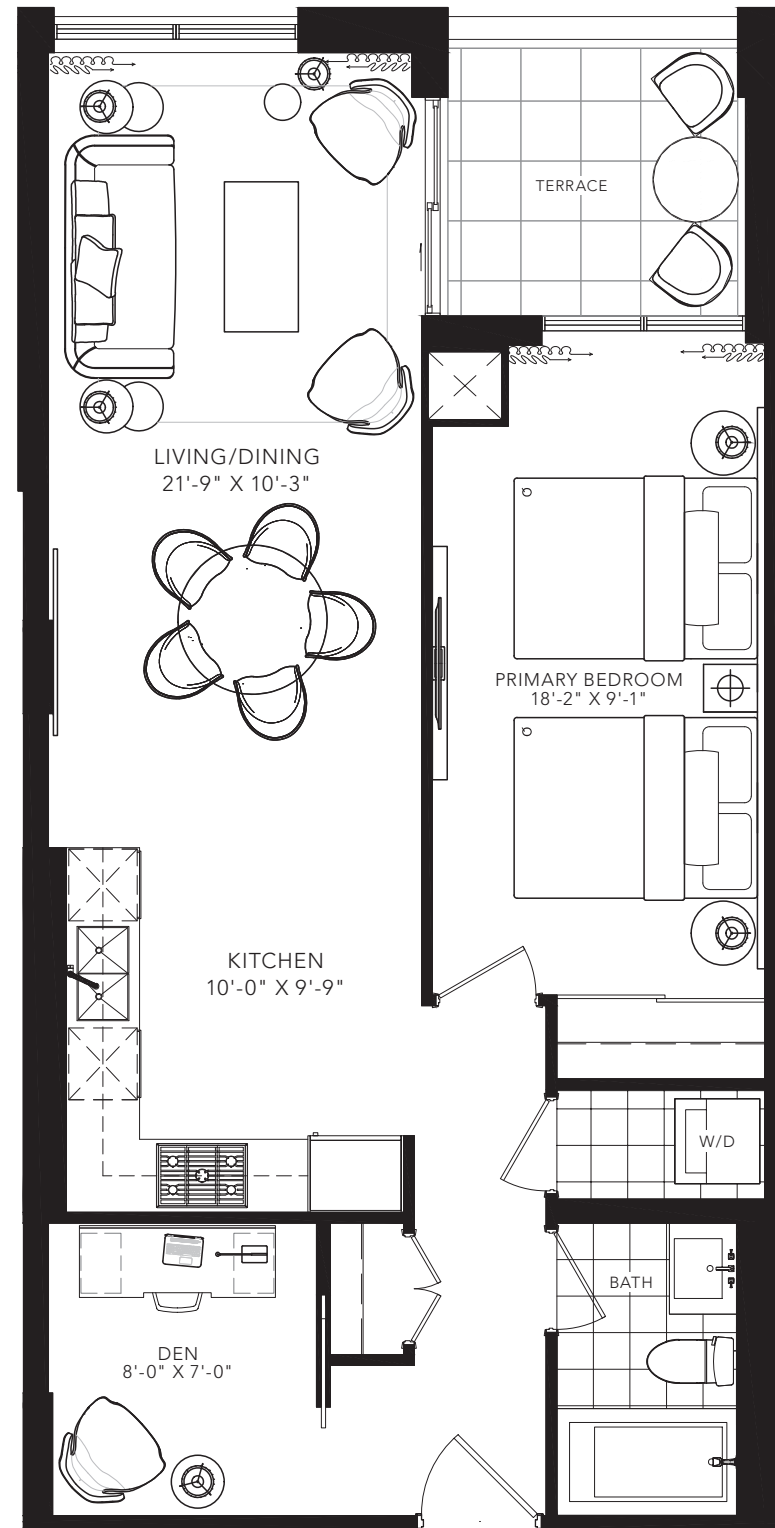

GLENHILL

CONDOMINIUMS

GLENCAIRN

1 BEDROOM + DEN

770 SQ.FT.

FLOOR 2

All areas and stated room dimensions are approximate. Floor area measured in accordance with Tarion requirements. Actual living area will vary from floor area stated. Furniture not included. Plan may be reversed. All illustrations are artist's concept. E. & O.E. May 2021.