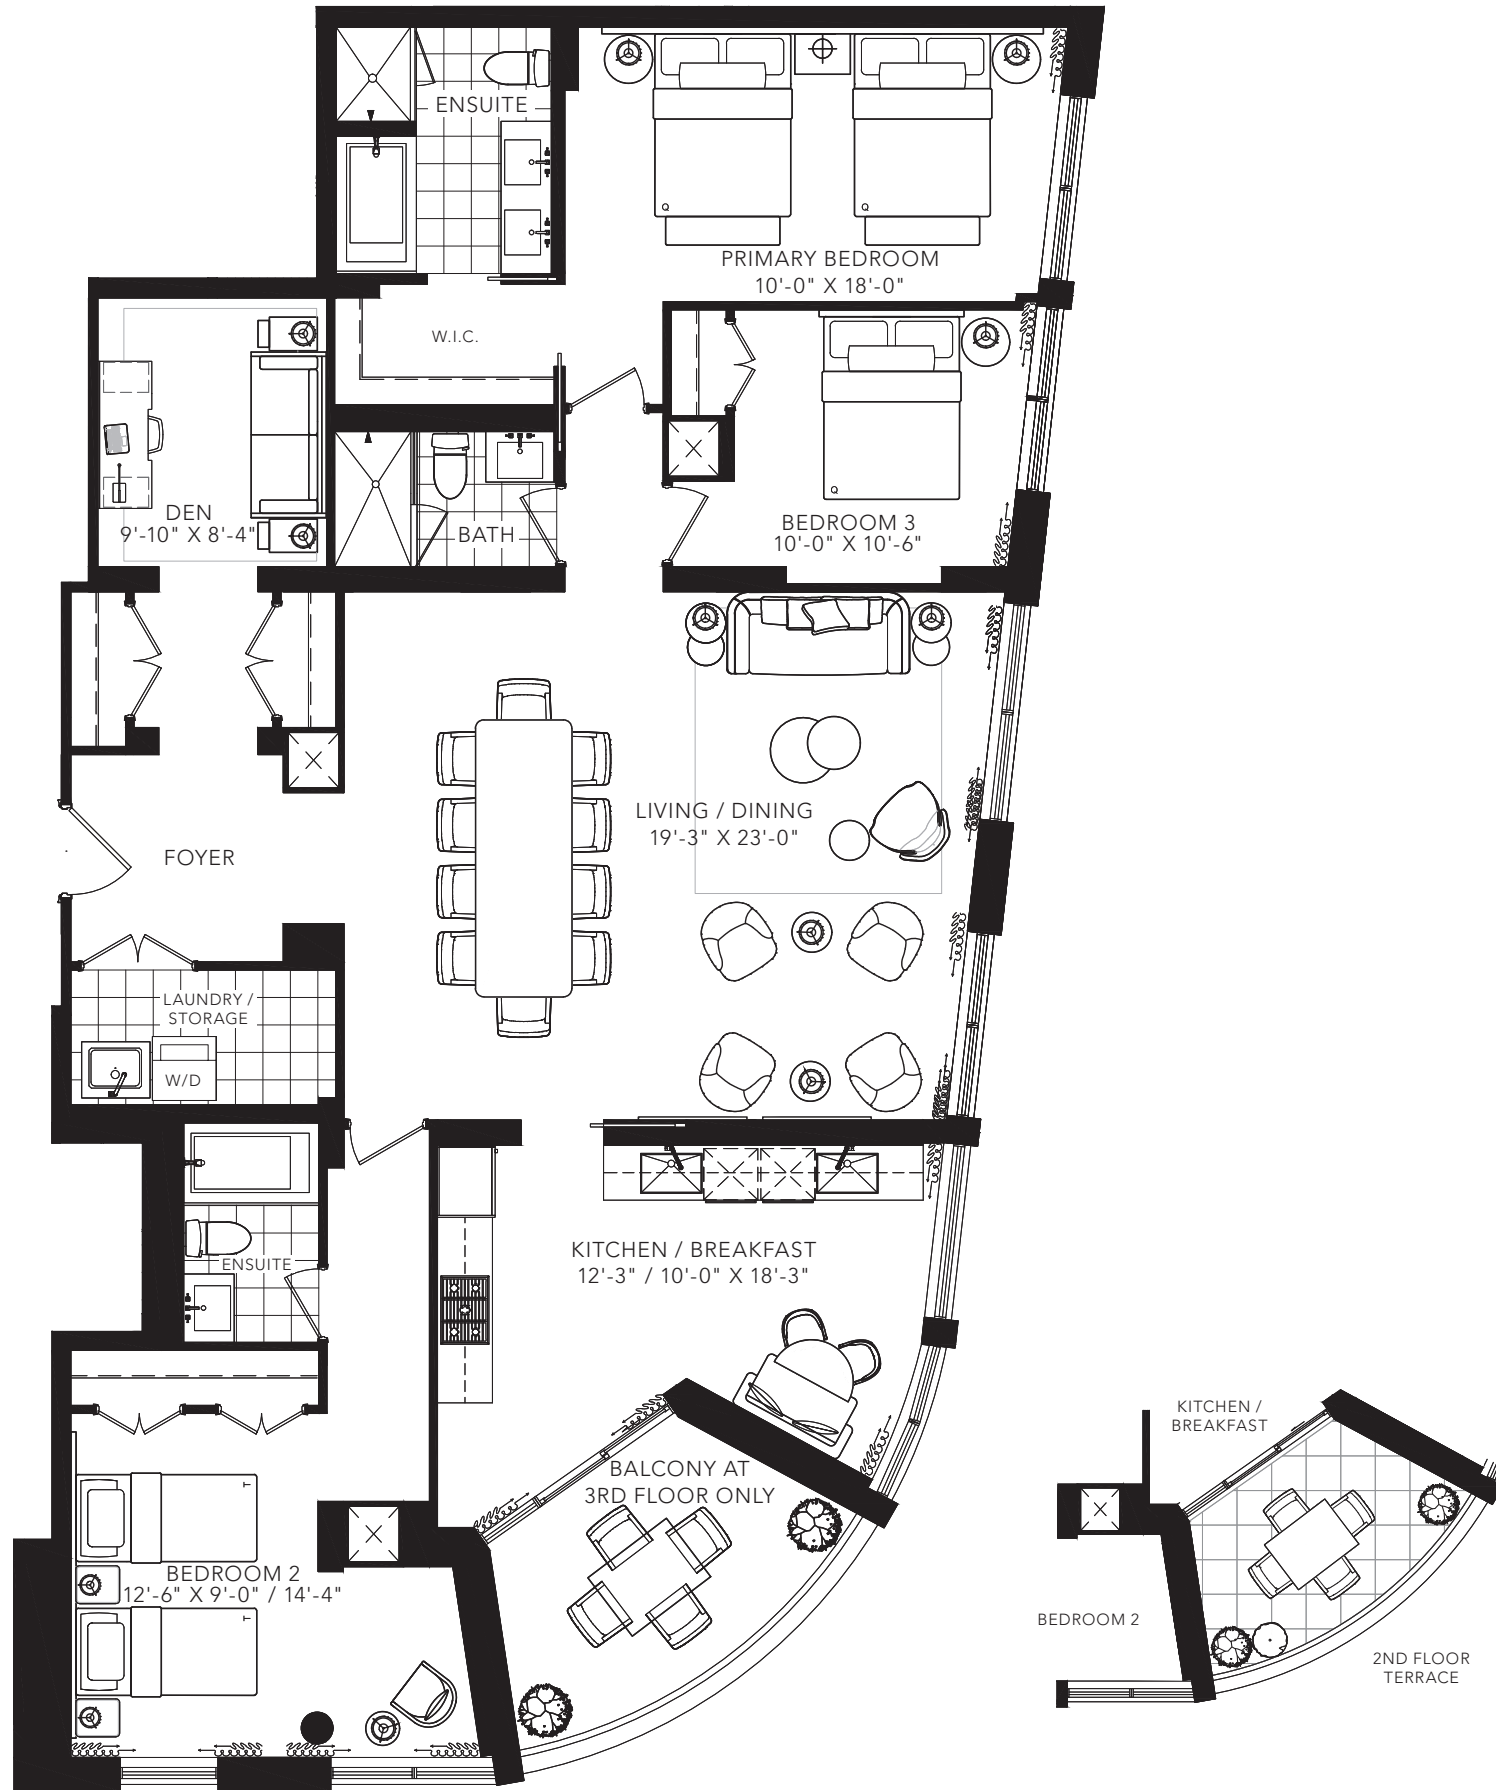

RONAN

3 BEDROOM + DEN
 1927 SQ. FT.

FLOOR 2

FLOOR 3

All areas and stated room dimensions are approximate. Floor area measured in accordance with Tarion requirements. Actual living area will vary from floor area stated. Furniture not included. Plan may be reversed. All illustrations are artist's concept. E. & O.E. May 2021.