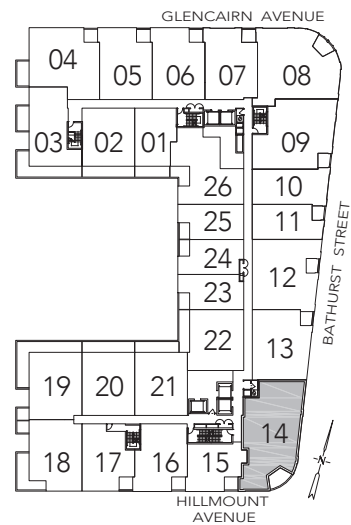

RONAN

3 BEDROOM + DEN
 1927 SQ. FT.

FLOOR 2

FLOOR 3

All areas and stated room dimensions are approximate. Floor area measured in accordance with Tarion requirements. Actual living area will vary from floor area stated. Furniture not included. Plan may be reversed. All illustrations are artist's concept. E. & O.E. May 2021.