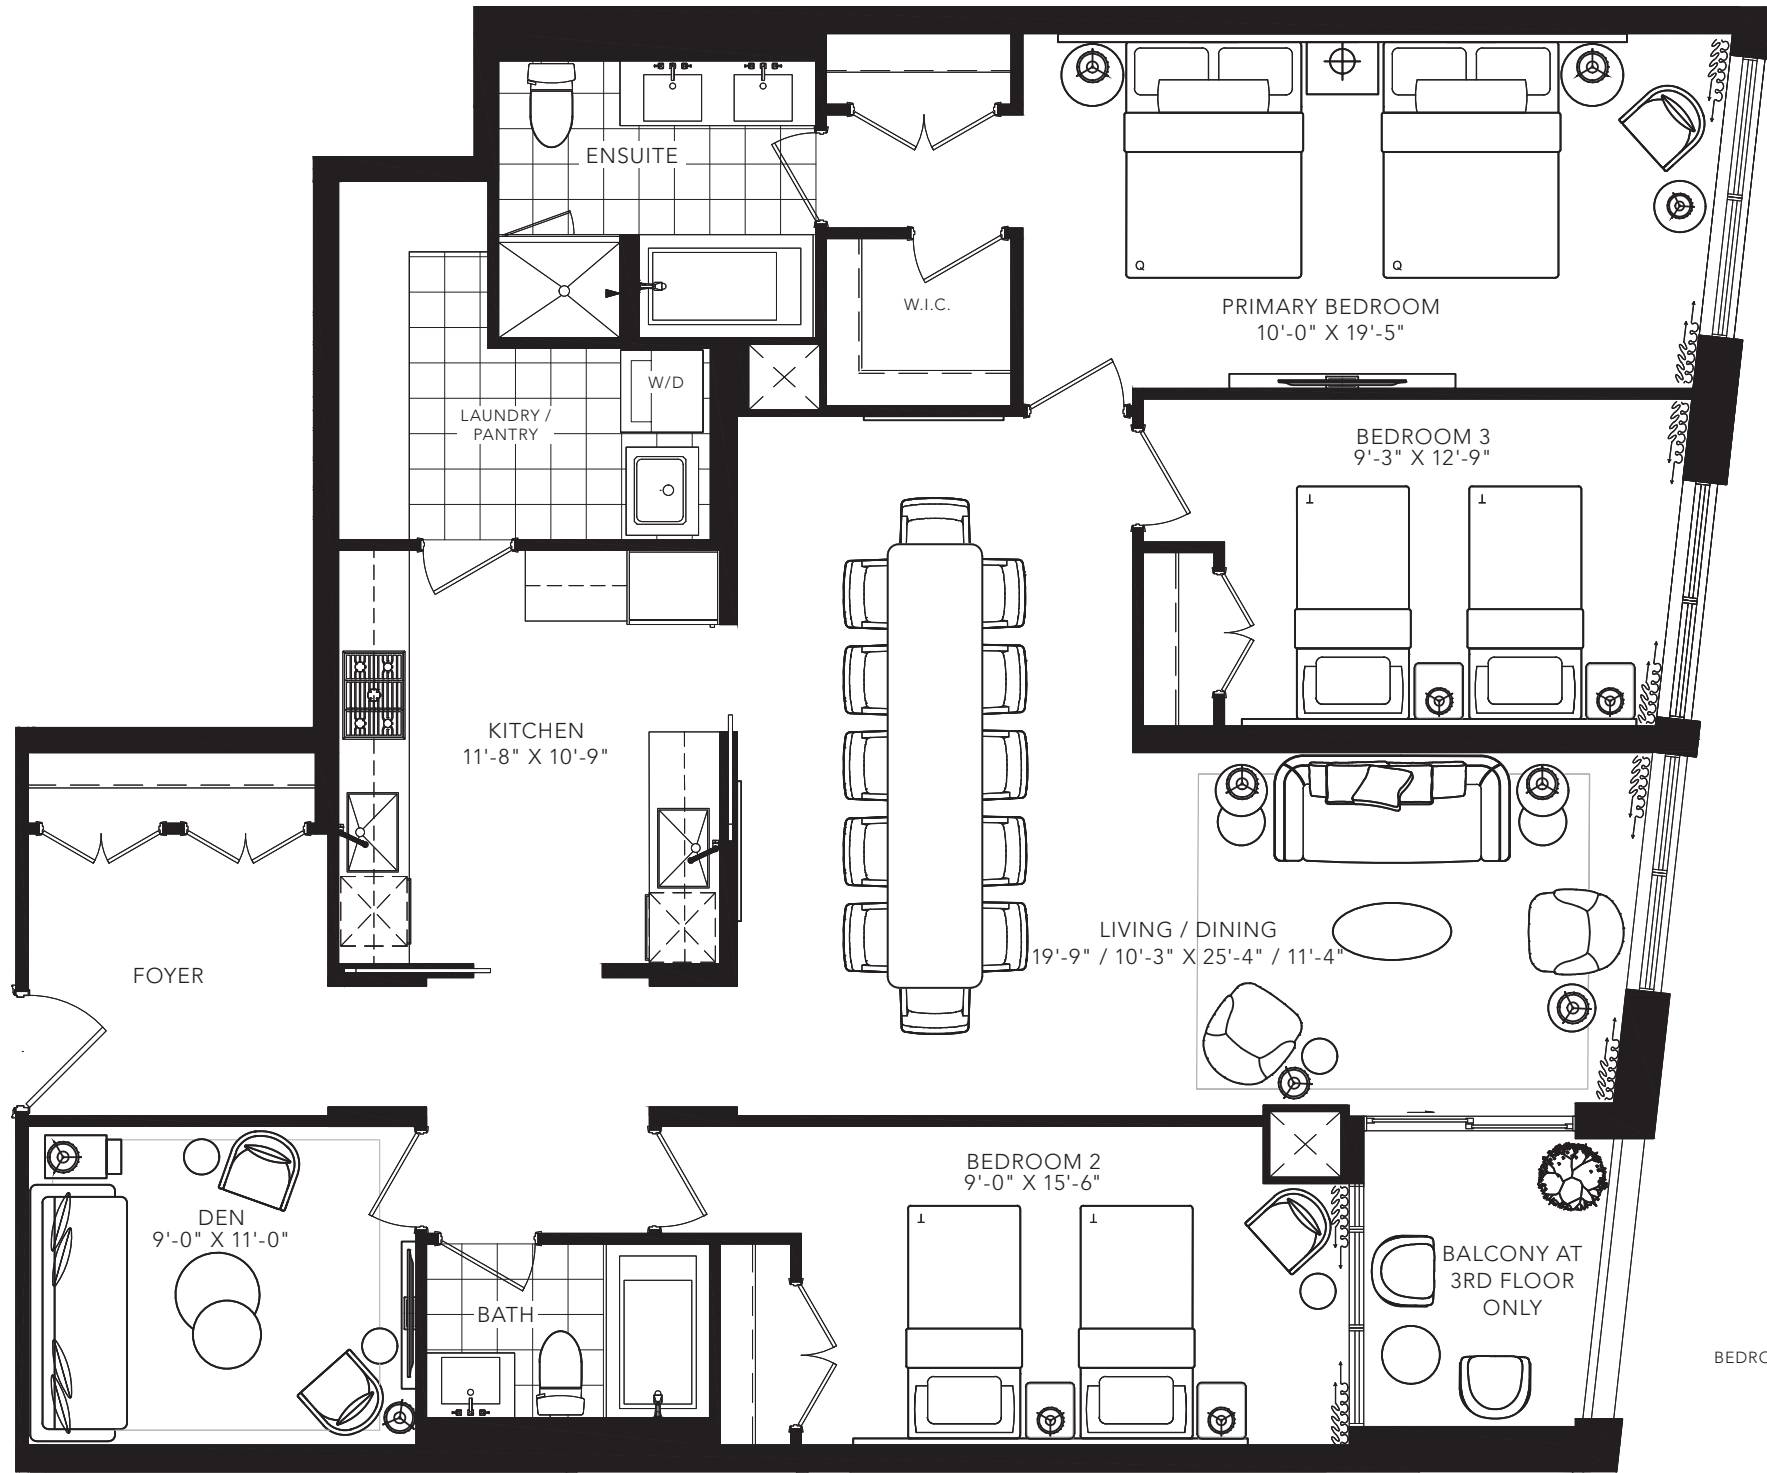

GLENHILL

CONDOMINIUMS

ROSLIN

3 BEDROOM + DEN

1672 SQ. FT.

All areas and stated room dimensions are approximate. Floor area measured in accordance with Tarion requirements. Actual living area will vary from floor area stated. Furniture not included. Plan may be reversed. All illustrations are artist's concept. E. & O.E. May 2021.