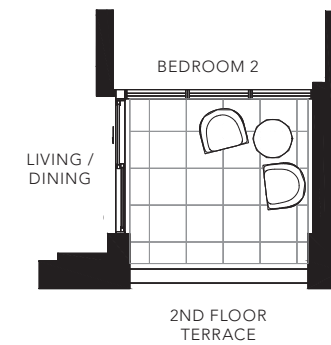

SPARROW

2 BEDROOM

996 SQ.FT.

FLOOR 2

FLOOR 3

All areas and stated room dimensions are approximate. Floor area measured in accordance with Tarion requirements. Actual living area will vary from floor area stated. Furniture not included. Plan may be reversed. All illustrations are artist's concept. E. & O.E. May 2021.