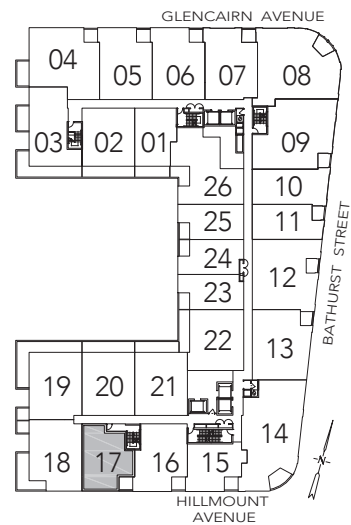

SPARROW

2 BEDROOM

996 SQ.FT.

FLOOR 2

FLOOR 3

All areas and stated room dimensions are approximate. Floor area measured in accordance with Tarion requirements. Actual living area will vary from floor area stated. Furniture not included. Plan may be reversed. All illustrations are artist's concept. E. & O.E. May 2021.