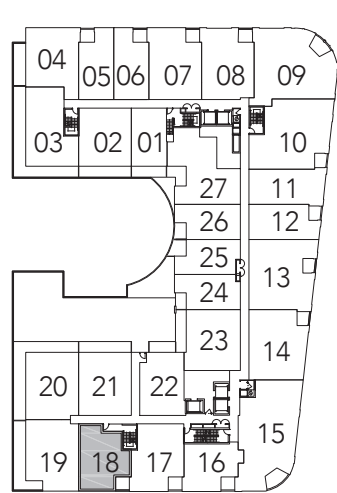

SPARROW

2 BEDROOM

996 SQ.FT.

FLOOR 2

FLOOR 3

All areas and stated room dimensions are approximate. Floor area measured in accordance with Tarion requirements. Actual living area will vary from floor area stated. Furniture not included. Plan may be reversed. All illustrations are artist's concept. E. & O.E. May 2021.