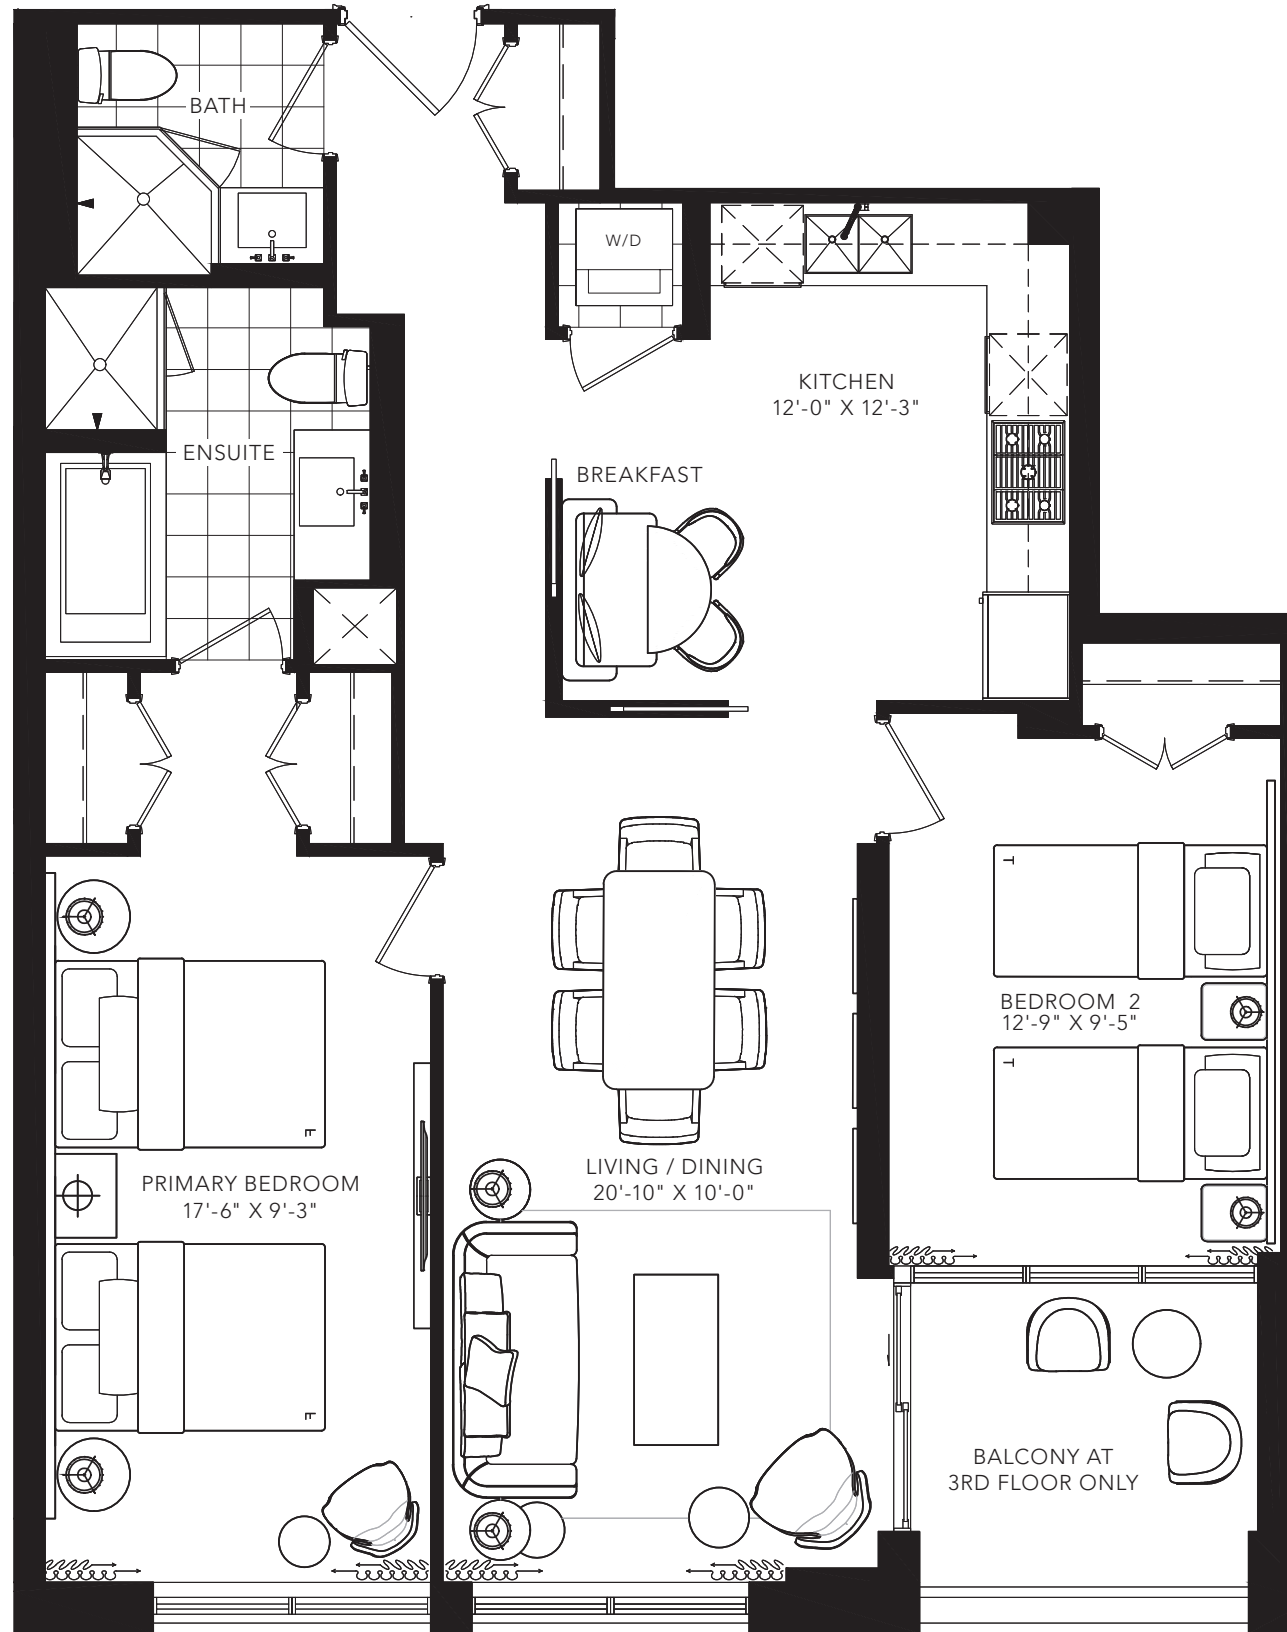

SPARROW

2 BEDROOM

996 SQ.FT.

FLOOR 2

FLOOR 3

All areas and stated room dimensions are approximate. Floor area measured in accordance with Tarion requirements. Actual living area will vary from floor area stated. Furniture not included. Plan may be reversed. All illustrations are artist's concept. E. & O.E. May 2021.