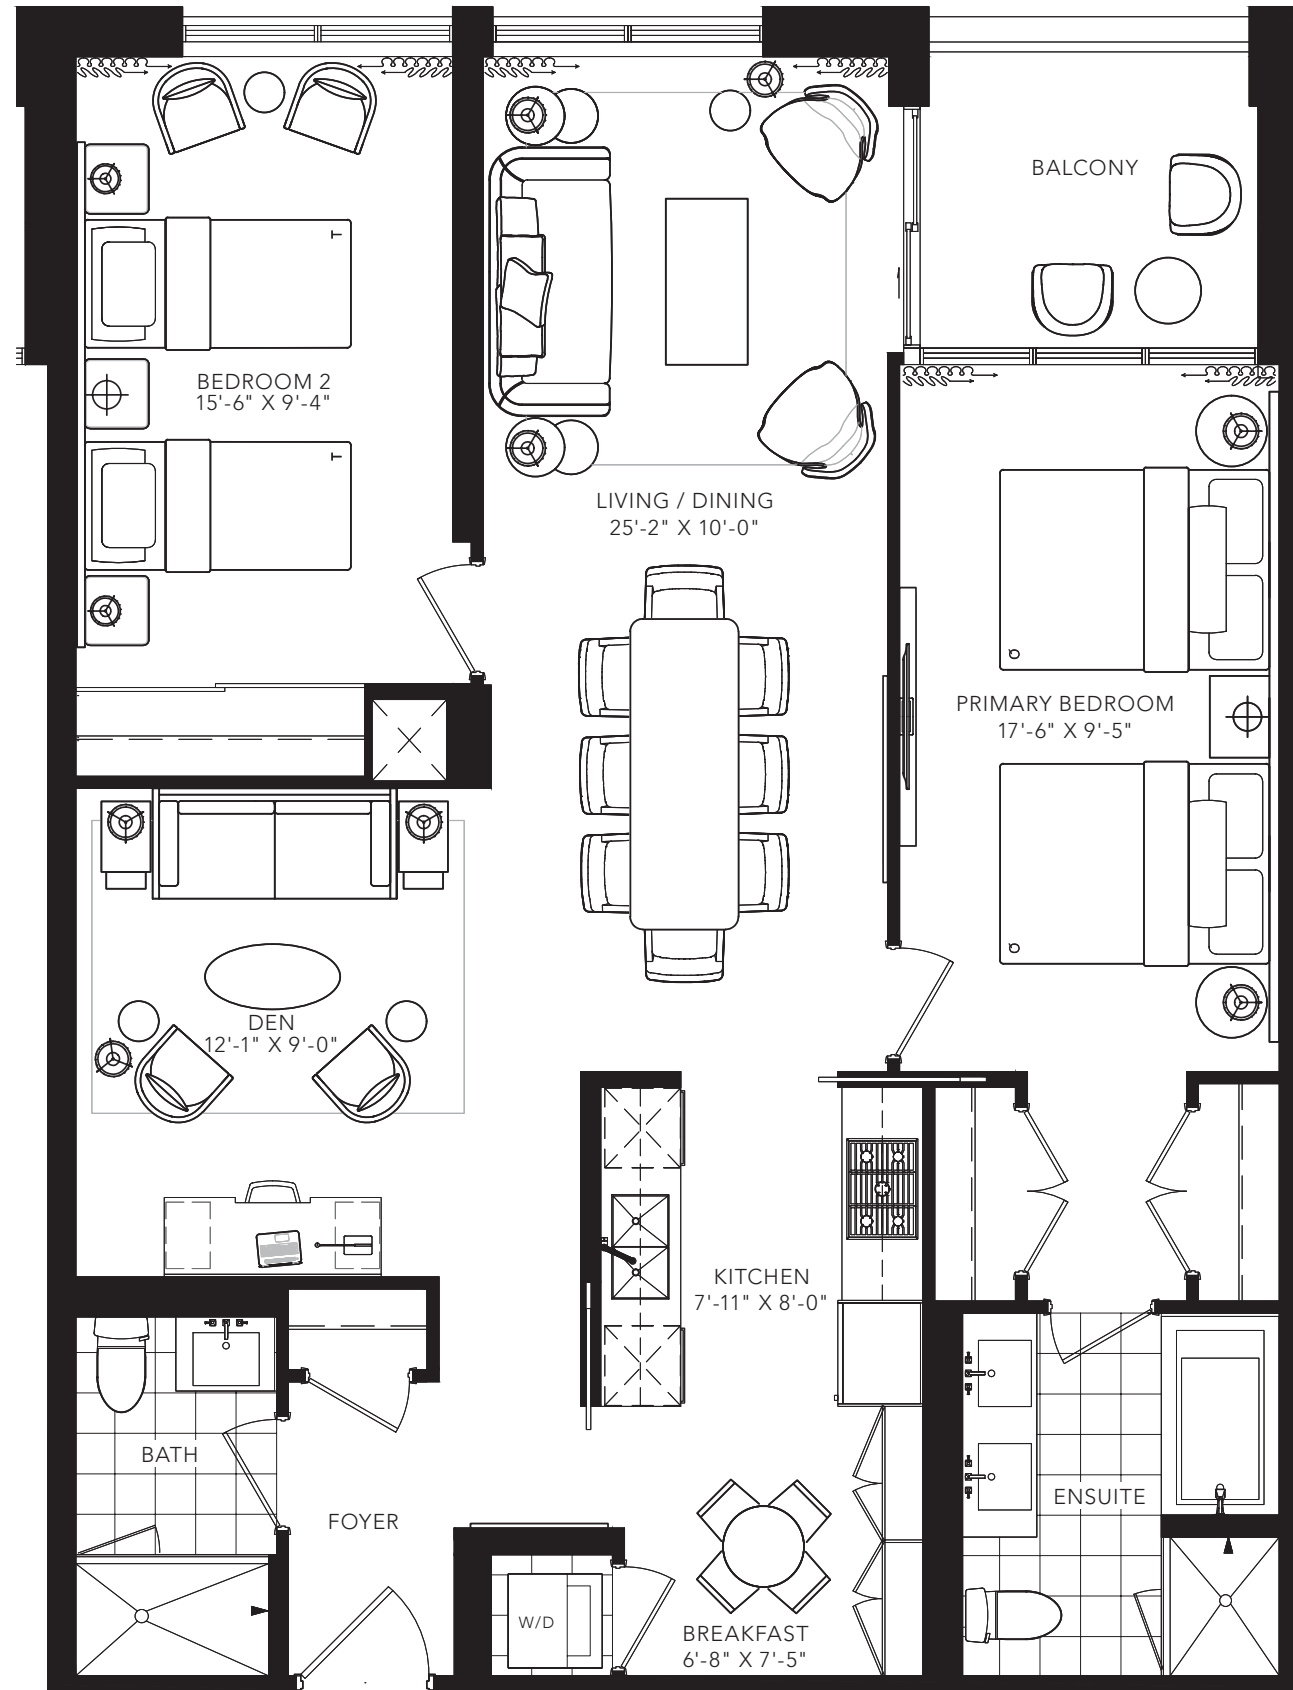

JOICY

2 BEDROOM + DEN
 1201 SQ. FT.

FLOOR 3

All areas and stated room dimensions are approximate. Floor area measured in accordance with Tarion requirements. Actual living area will vary from floor area stated. Furniture not included. Plan may be reversed. All illustrations are artist's concept. E. & O.E. May 2021.