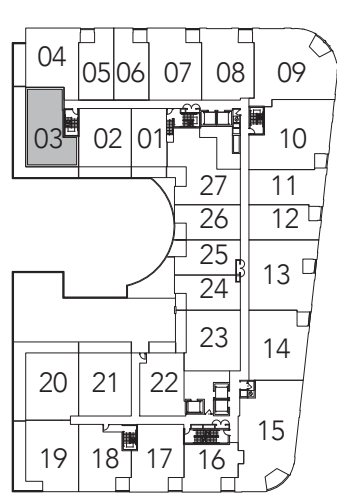

SAGE

2 BEDROOM
 1183 SQ. FT.

FLOOR 2

FLOOR 3

All areas and stated room dimensions are approximate. Floor area measured in accordance with Tarion requirements. Actual living area will vary from floor area stated. Furniture not included. Plan may be reversed. All illustrations are artist's concept. E. & O.E. May 2021.