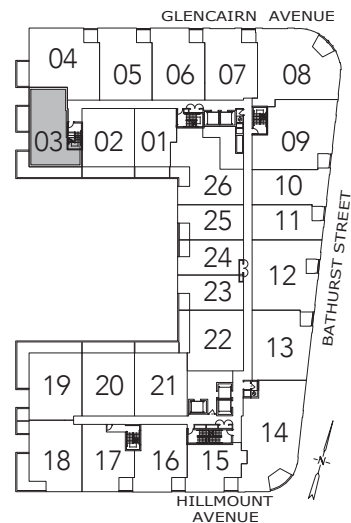

SAGE

2 BEDROOM
 1183 SQ. FT.

FLOOR 2

FLOOR 3

All areas and stated room dimensions are approximate. Floor area measured in accordance with Tarion requirements. Actual living area will vary from floor area stated. Furniture not included. Plan may be reversed. All illustrations are artist's concept. E. & O.E. May 2021.