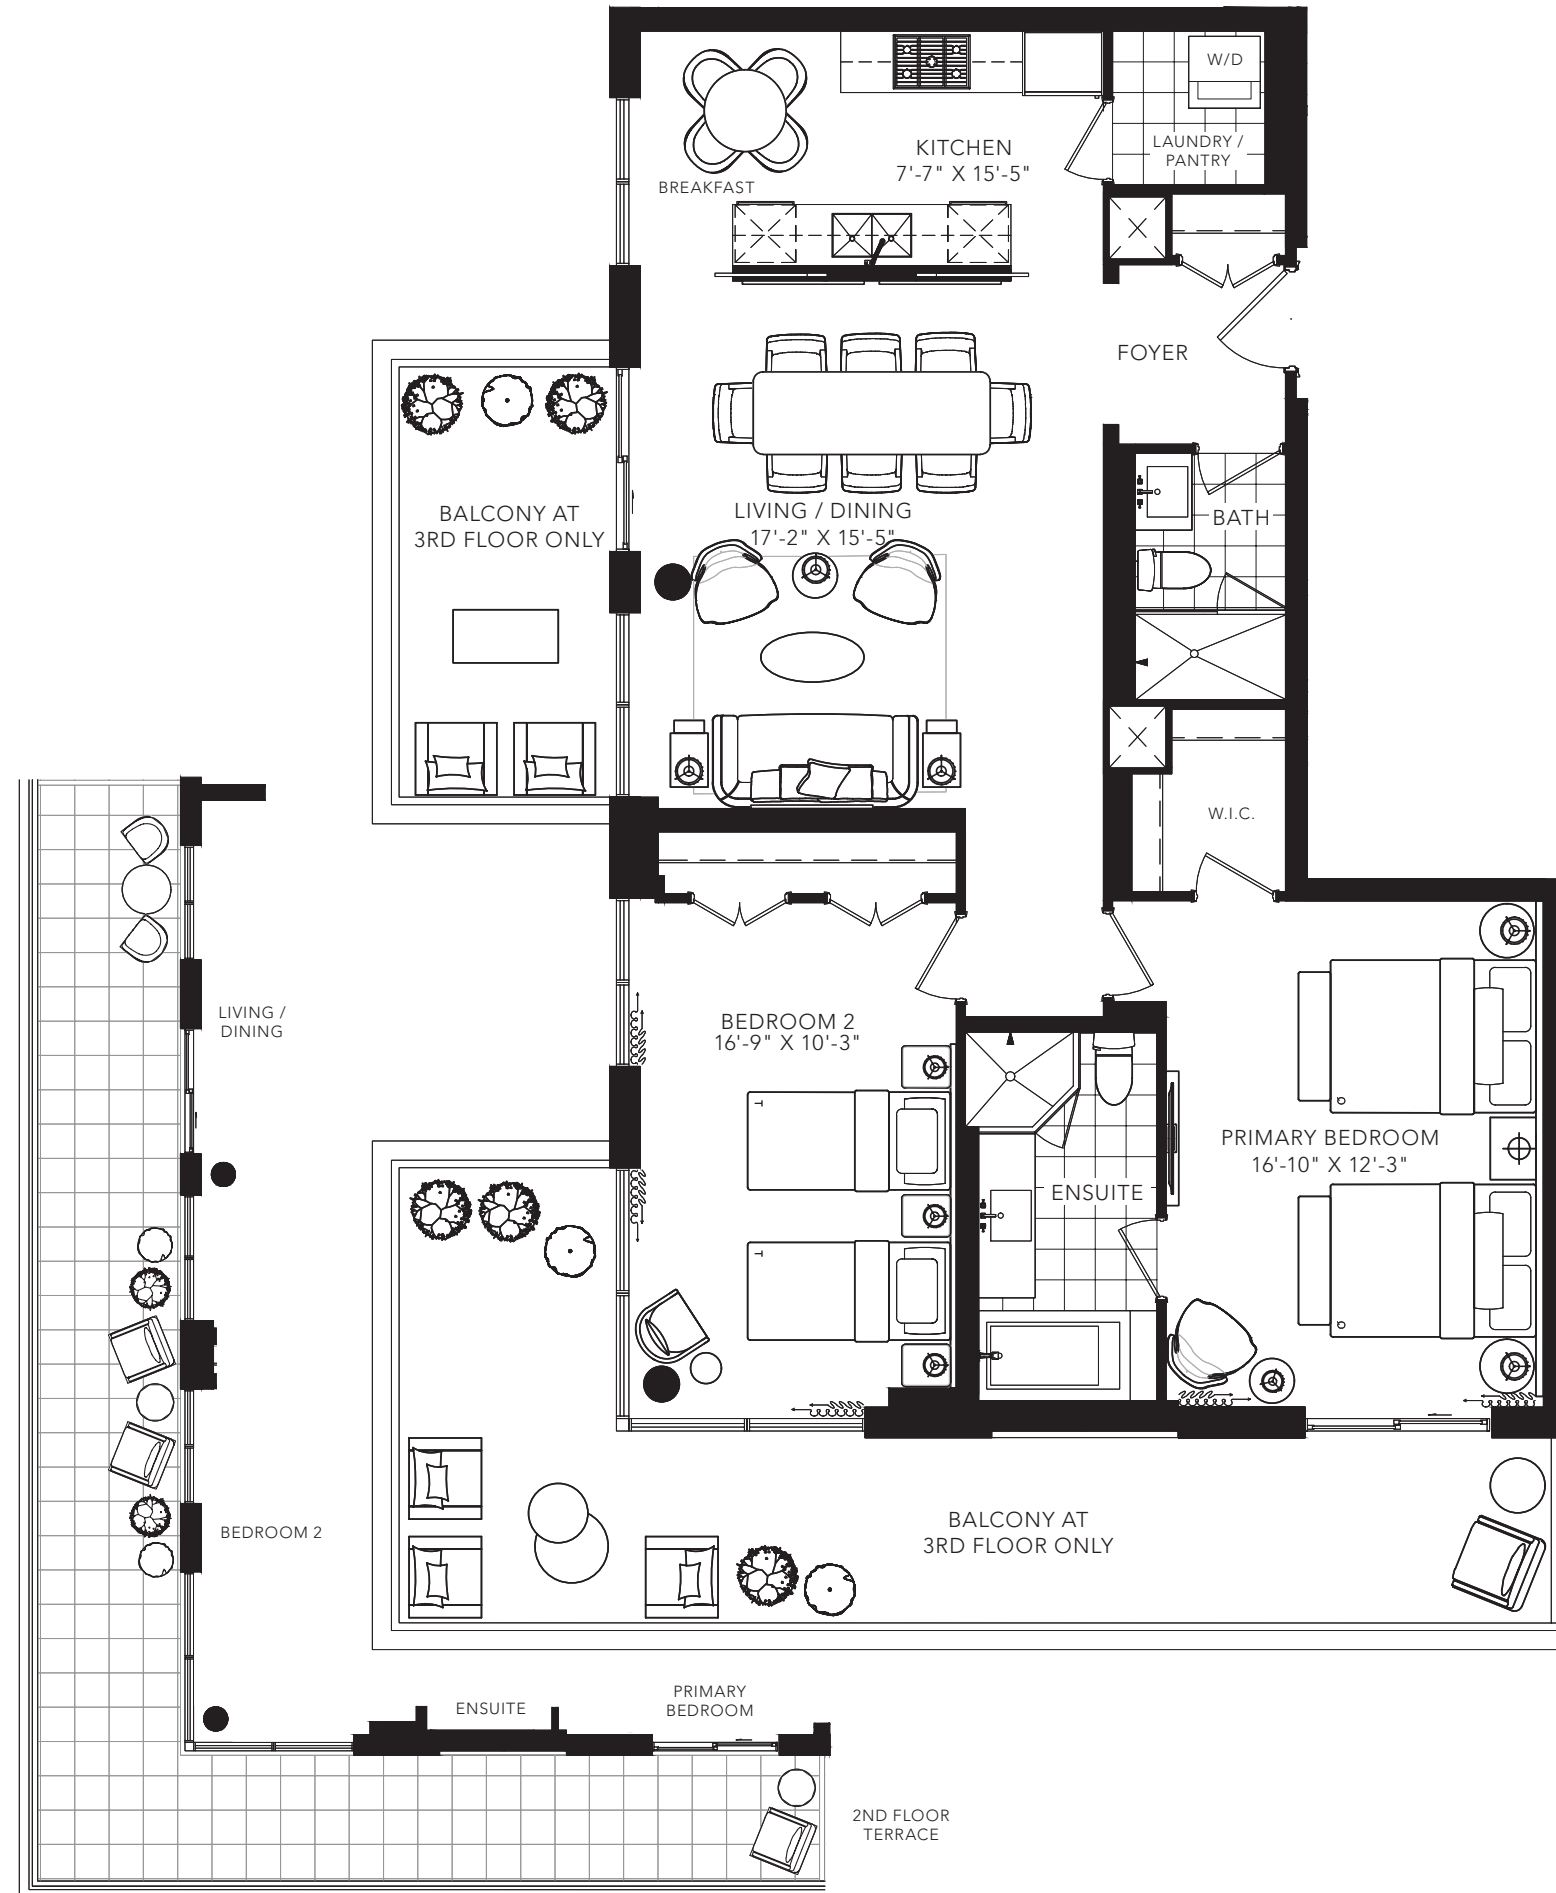

SAGE

2 BEDROOM
 1183 SQ. FT.

FLOOR 2

FLOOR 3

All areas and stated room dimensions are approximate. Floor area measured in accordance with Tarion requirements. Actual living area will vary from floor area stated. Furniture not included. Plan may be reversed. All illustrations are artist's concept. E. & O.E. May 2021.