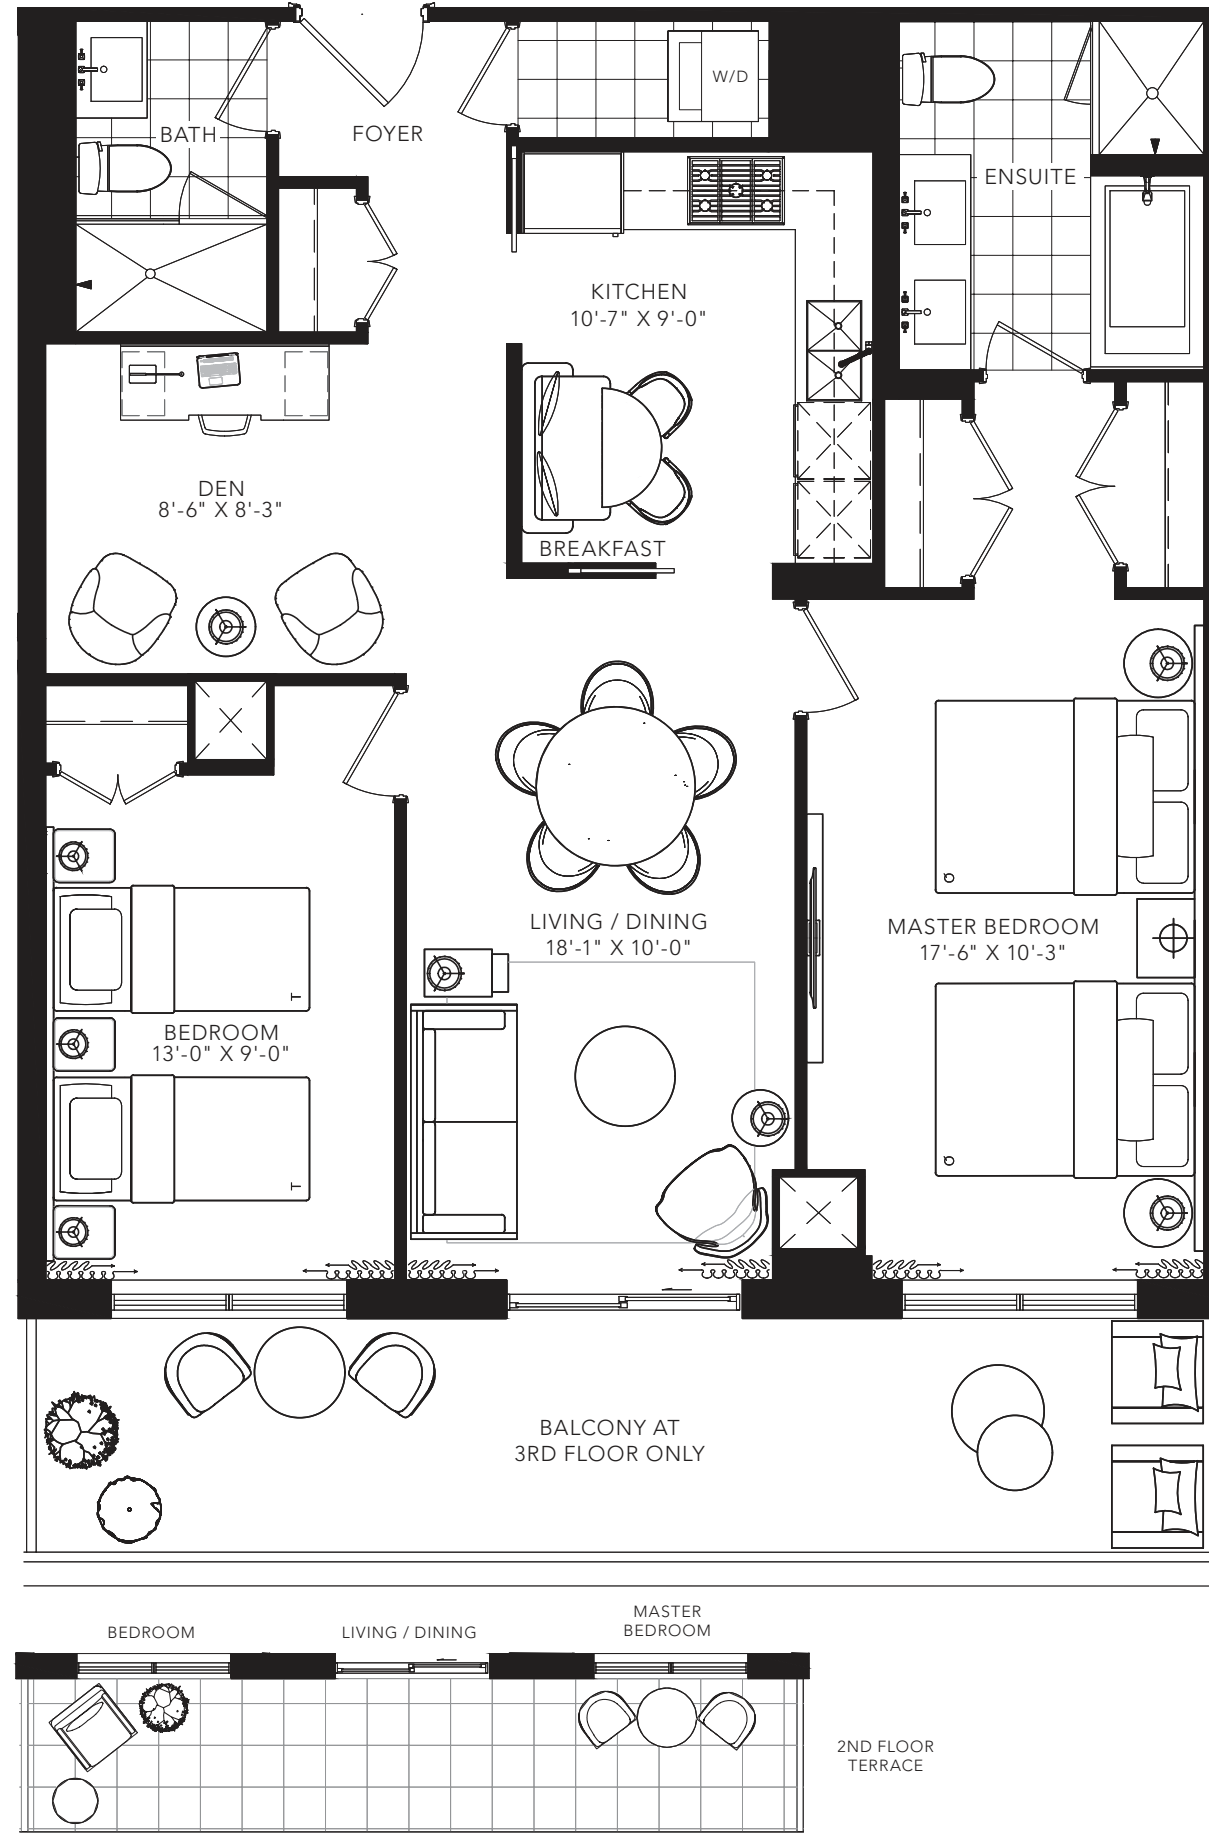

CELT

2 BEDROOM + DEN

1034 SQ. FT.

FLOOR 2

FLOOR 3

All areas and stated room dimensions are approximate. Floor area measured in accordance with Tarion requirements. Actual living area will vary from floor area stated. Furniture not included. Plan may be reversed. All illustrations are artist's concept. E. & O.E. September 2020.