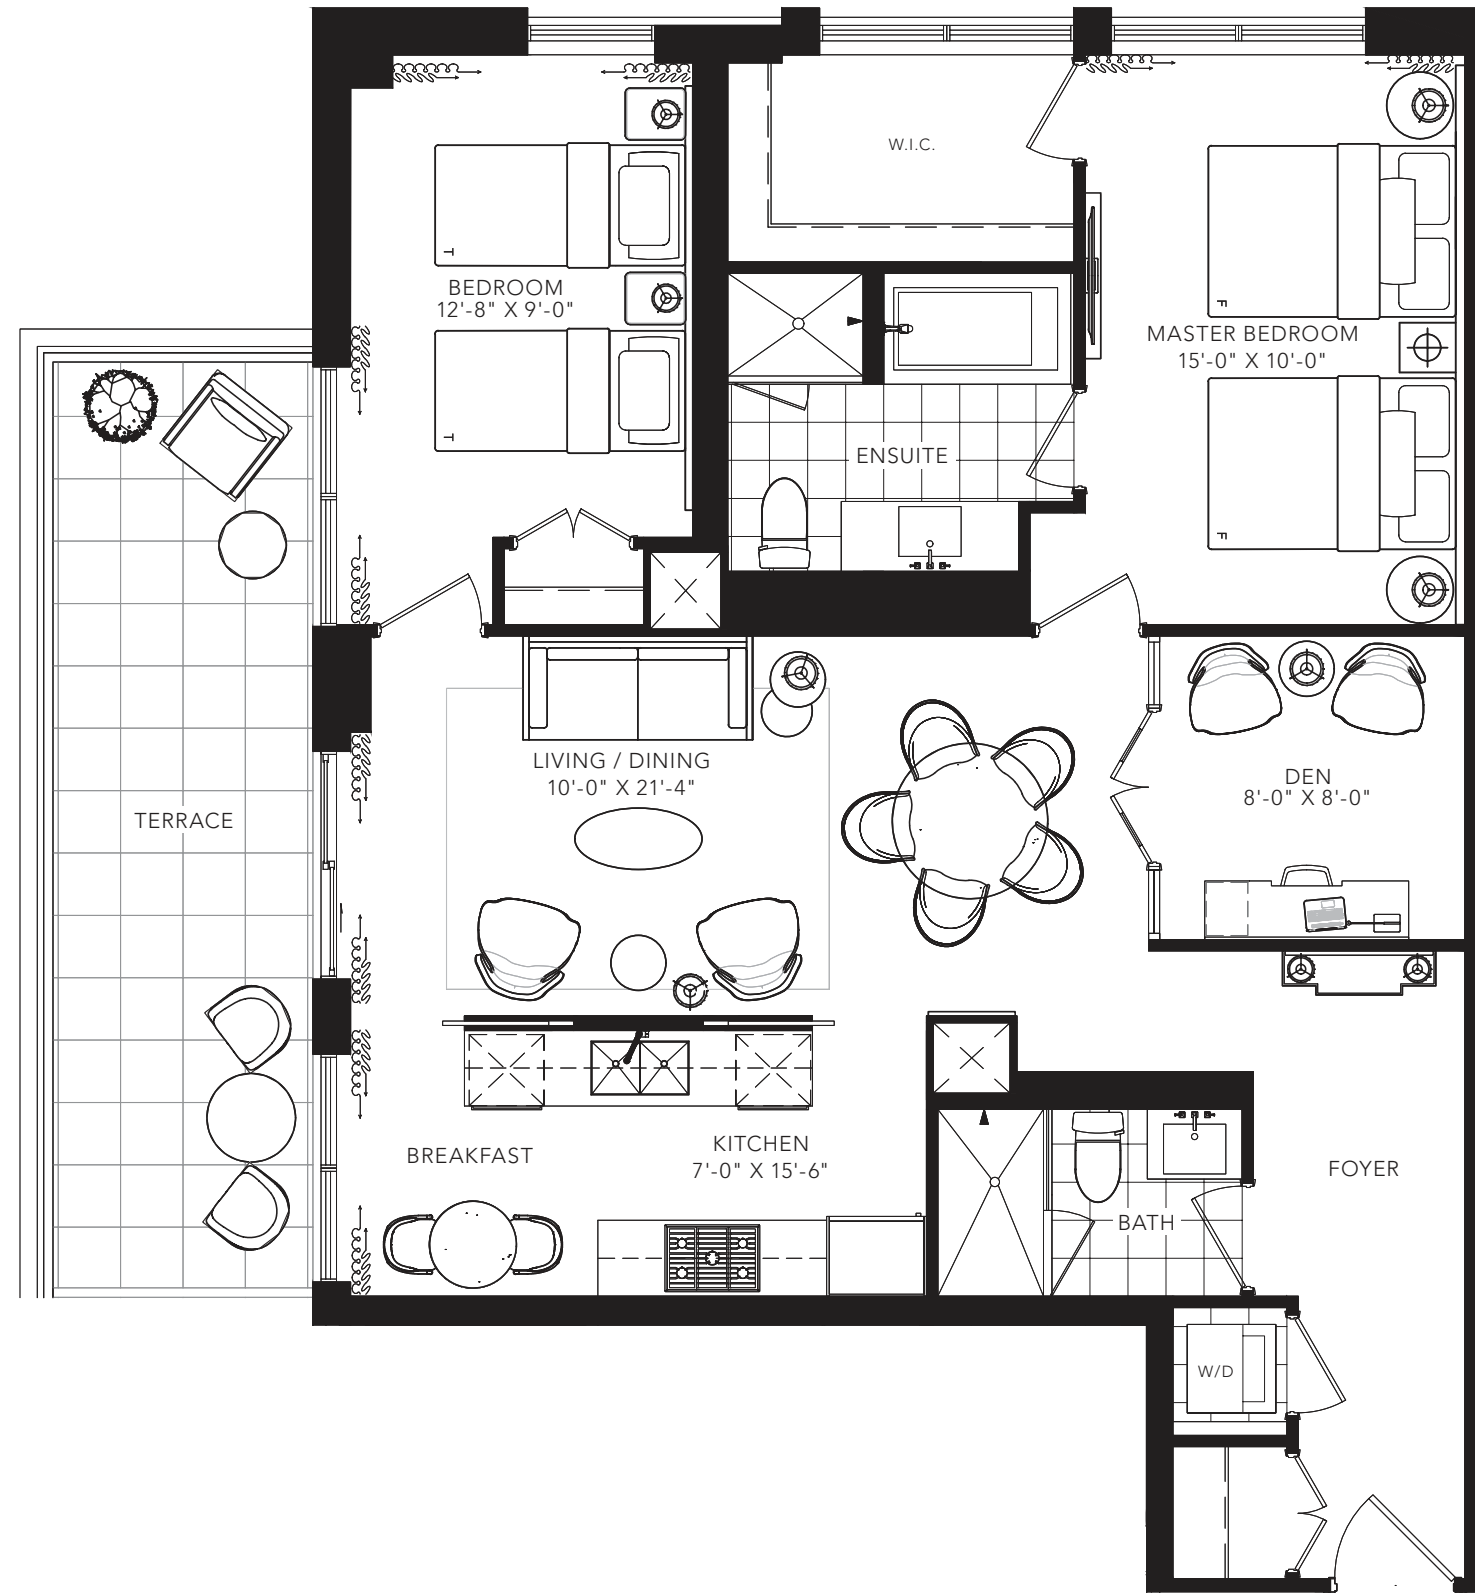

GLENHILL

CONDOMINIUMS

CHERRYWOOD

2 BEDROOM + DEN

1155 SQ. FT.

FLOOR 2

All areas and stated room dimensions are approximate. Floor area measured in accordance with Tarion requirements. Actual living area will vary from floor area stated. Furniture not included. Plan may be reversed. All illustrations are artist's concept. E. & O.E. September 2020.