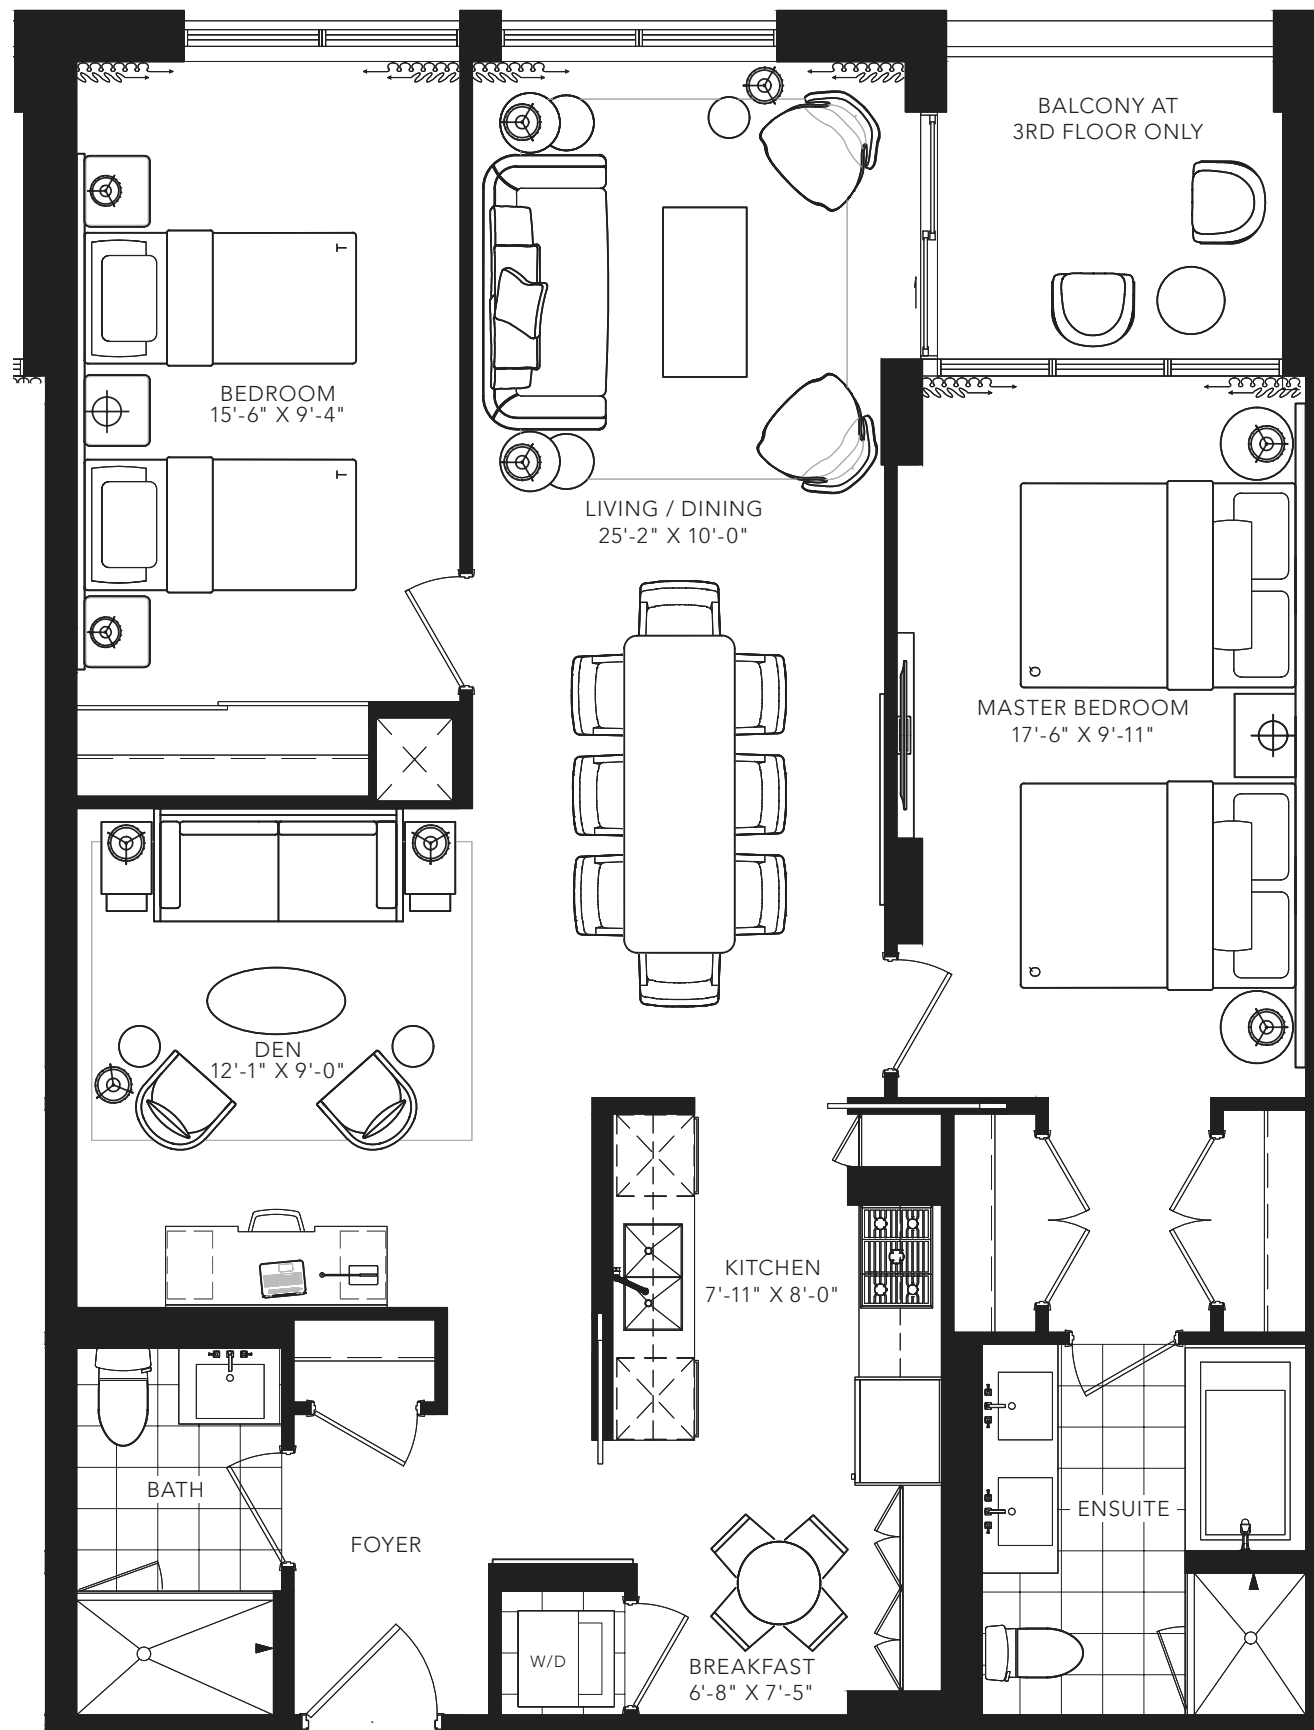

CLYDE

2 BEDROOM + DEN
1201 SQ. FT.

All areas and stated room dimensions are approximate. Floor area measured in accordance with Tarion requirements. Actual living area will vary from floor area stated. Furniture not included. Plan may be reversed. All illustrations are artist's concept. E. & O.E. September 2020.