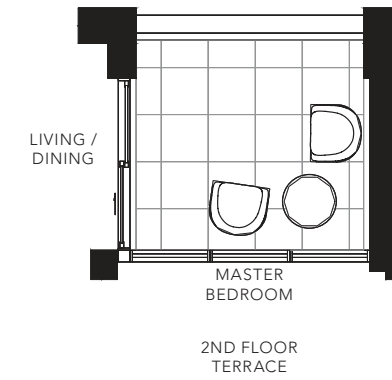

CLYDE

2 BEDROOM + DEN
1201 SQ. FT.

All areas and stated room dimensions are approximate. Floor area measured in accordance with Tarion requirements. Actual living area will vary from floor area stated. Furniture not included. Plan may be reversed. All illustrations are artist's concept. E. & O.E. September 2020.