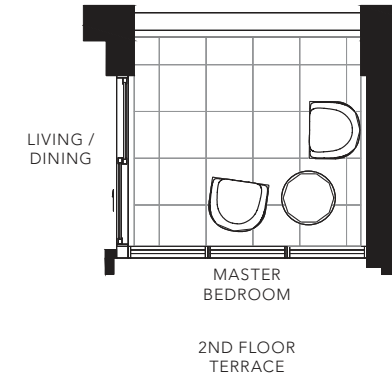

**CORTLEIGH**

2 BEDROOM + DEN

1192 SQ. FT.

FLOOR 2

FLOOR 3

All areas and stated room dimensions are approximate. Floor area measured in accordance with Tarion requirements. Actual living area will vary from floor area stated. Furniture not included. Plan may be reversed. All illustrations are artist's concept. E. & O.E. September 2020.