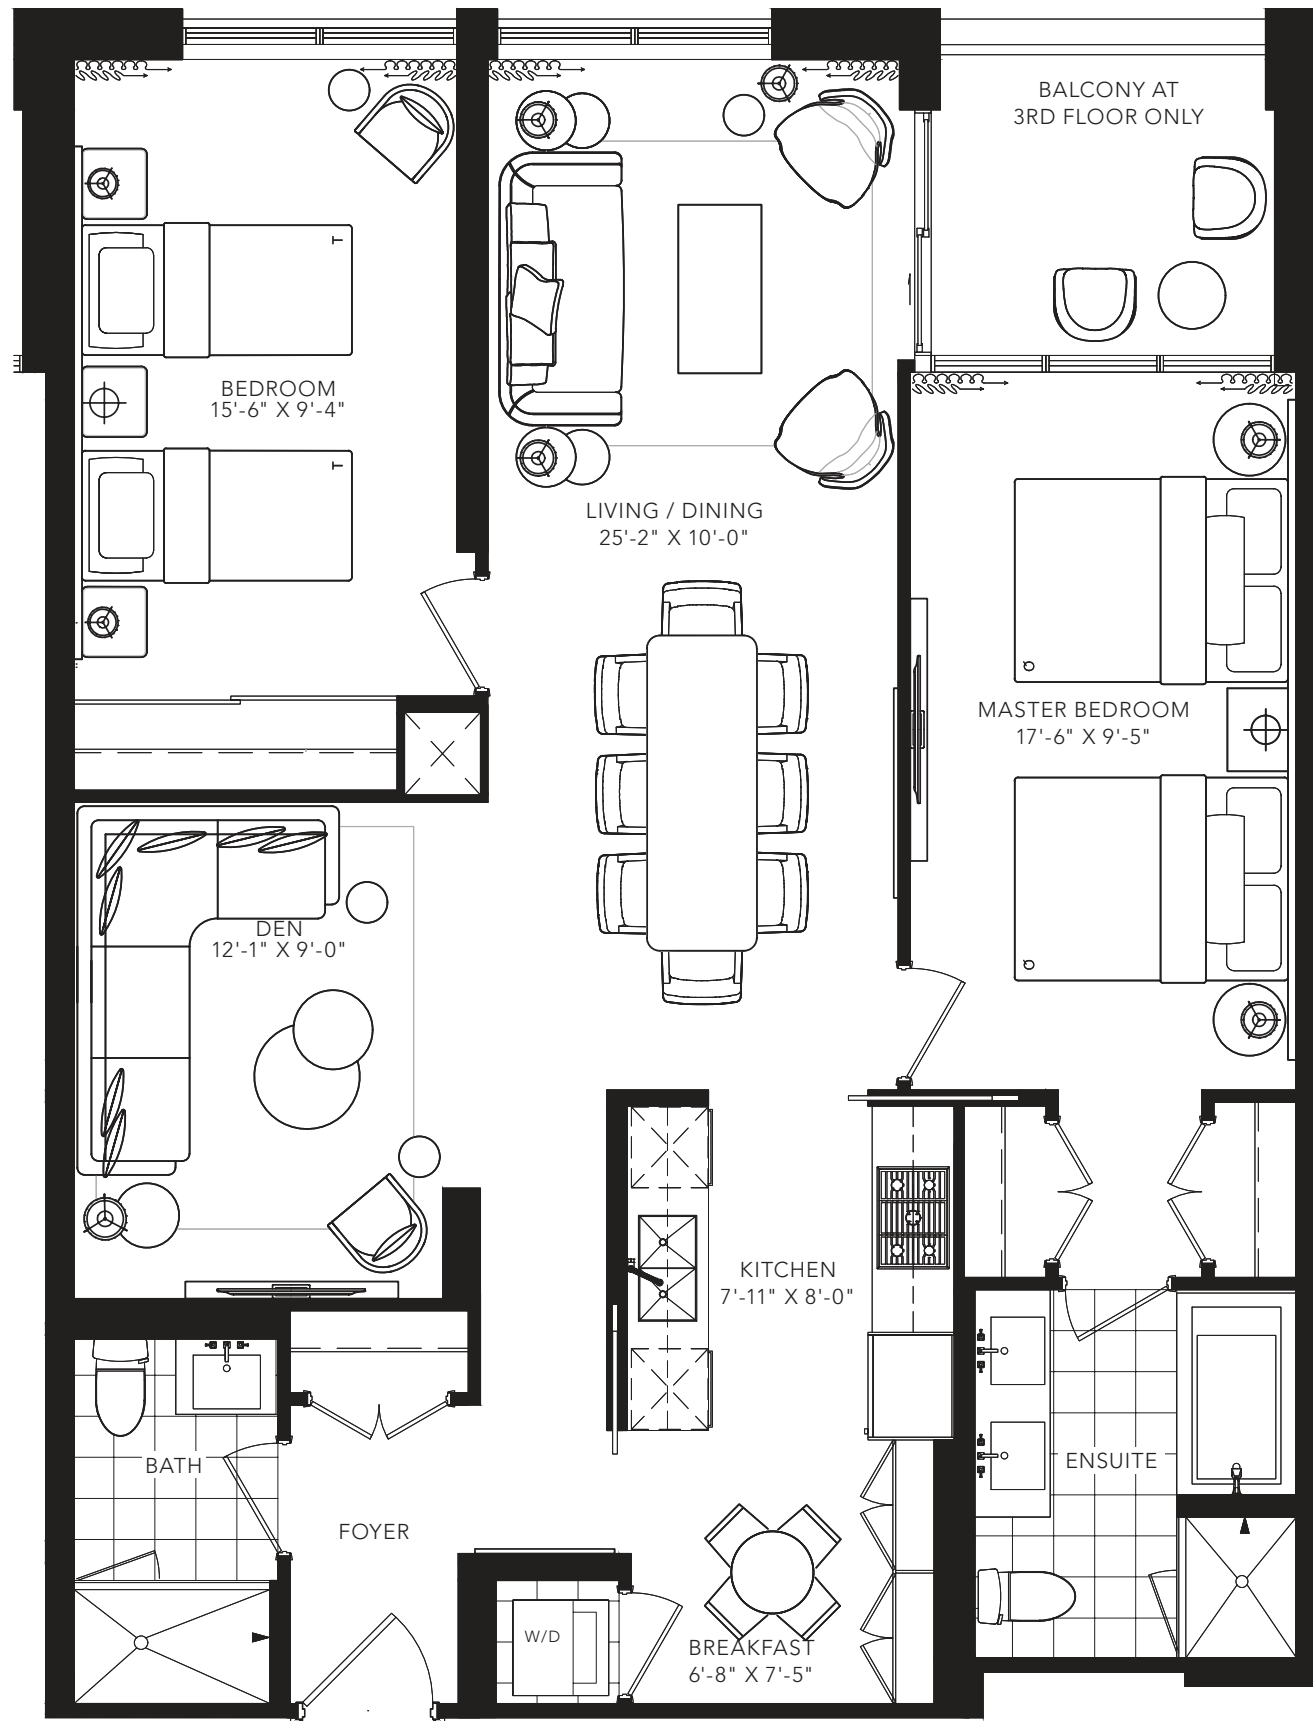

**CORTLEIGH**

2 BEDROOM + DEN

1192 SQ. FT.

FLOOR 2

FLOOR 3

All areas and stated room dimensions are approximate. Floor area measured in accordance with Tarion requirements. Actual living area will vary from floor area stated. Furniture not included. Plan may be reversed. All illustrations are artist's concept. E. & O.E. September 2020.