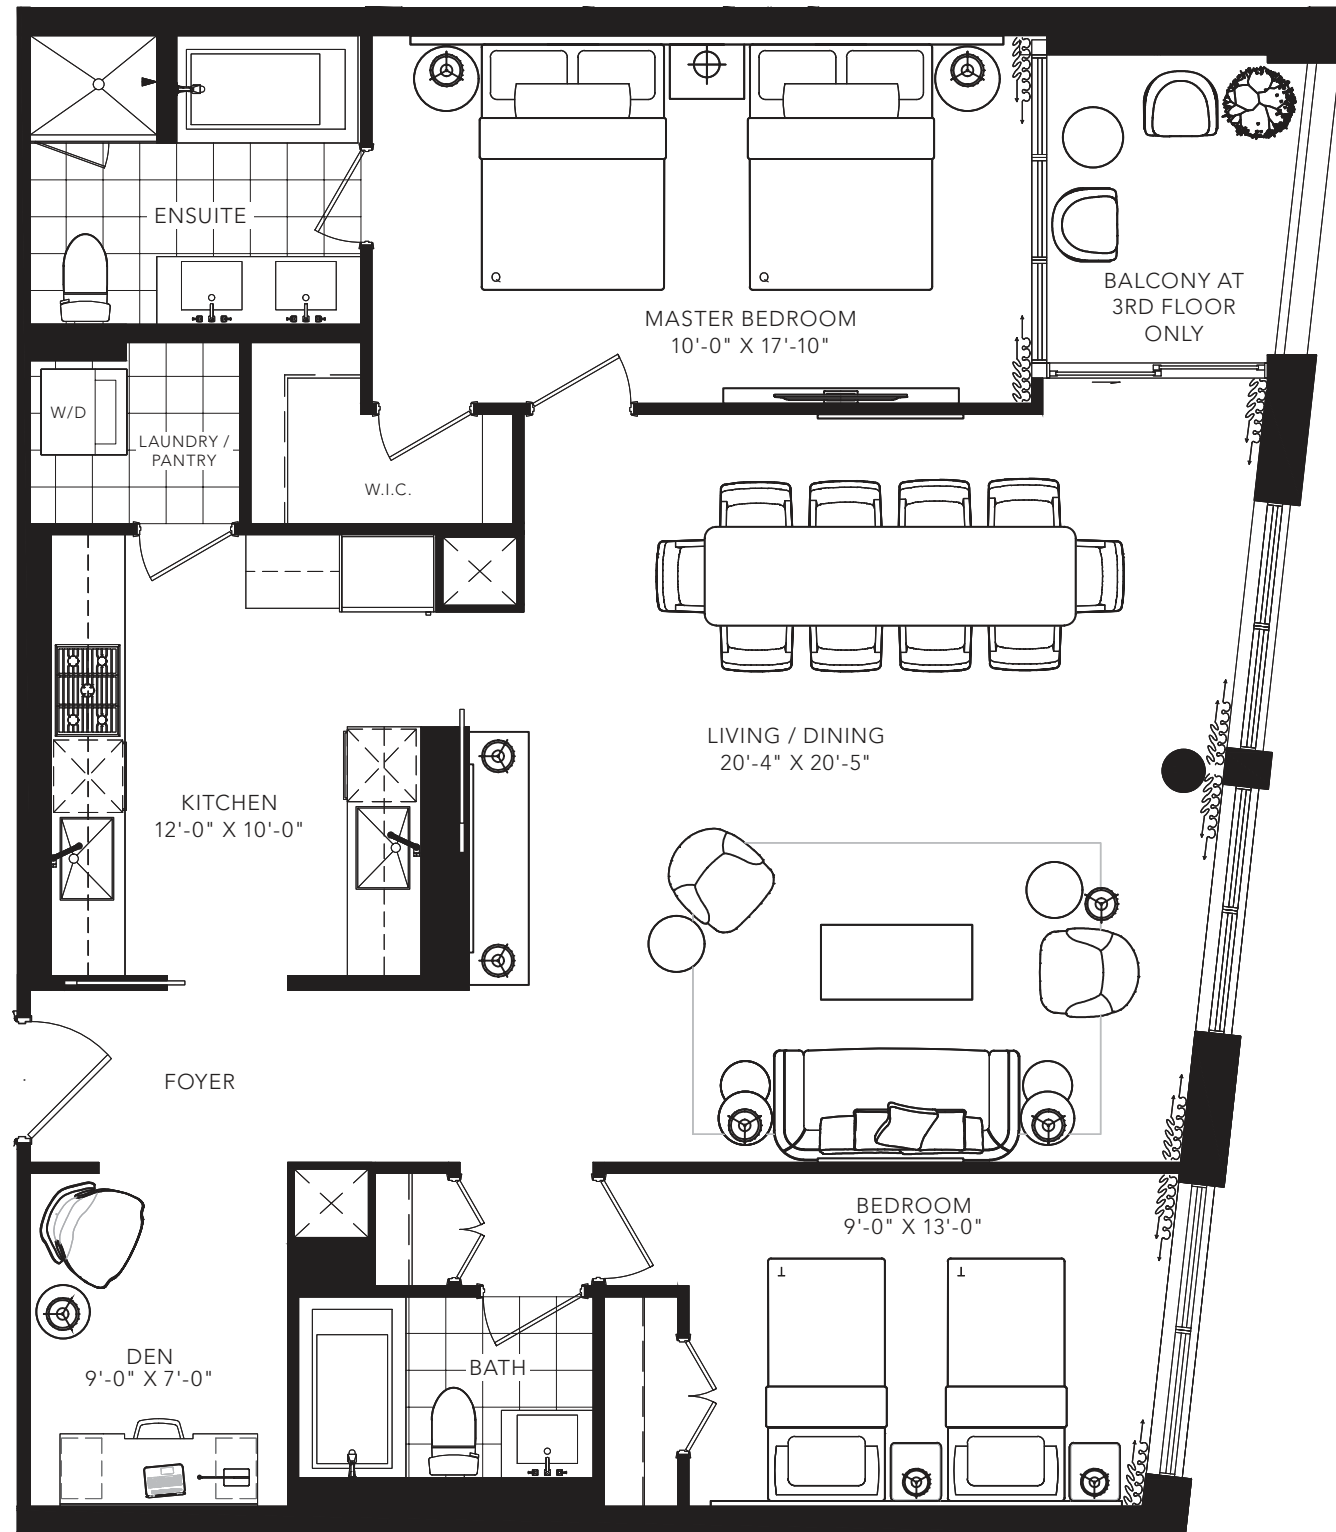

GLENHILL  
CONDOMINIUMS

DANE

2 BEDROOM + DEN

1308 SQ. FT.

FLOOR 2

FLOOR 3

All areas and stated room dimensions are approximate. Floor area measured in accordance with Tarion requirements. Actual living area will vary from floor area stated. Furniture not included. Plan may be reversed. All illustrations are artist's concept. E. & O.E. September 2020.