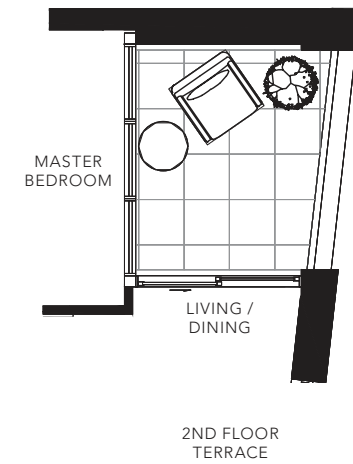

GLENHILL  
CONDOMINIUMS

DANE

2 BEDROOM + DEN

1308 SQ. FT.

FLOOR 2

FLOOR 3

All areas and stated room dimensions are approximate. Floor area measured in accordance with Tarion requirements. Actual living area will vary from floor area stated. Furniture not included. Plan may be reversed. All illustrations are artist's concept. E. & O.E. September 2020.